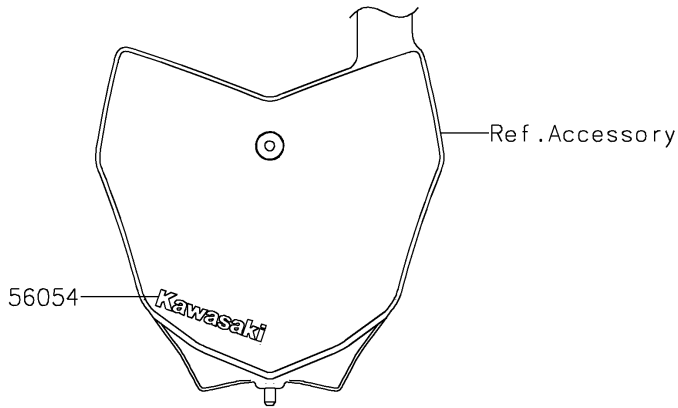

2025 KLX[®]140R PARTS DIAGRAM

Decals(Gray)(ARFNN)

F2861A

2025 KLX®140R PARTS LIST

Decals(Gray)(ARFNN)

ITEM NAME	PART NUMBER	QUANTITY
MARK,KAWASAKI (Ref # 56054)	56054-4010	1
PATTERN,SHROUD,UPP,LH (Ref # 56077)	56077-0579	1
PATTERN,SHROUD,UPP,RH (Ref # 56077A)	56077-0580	1
PATTERN,SHROUD,LWR,LH (Ref # 56077B)	56077-0581	1
PATTERN,SHROUD,LWR,RH (Ref # 56077C)	56077-0582	1