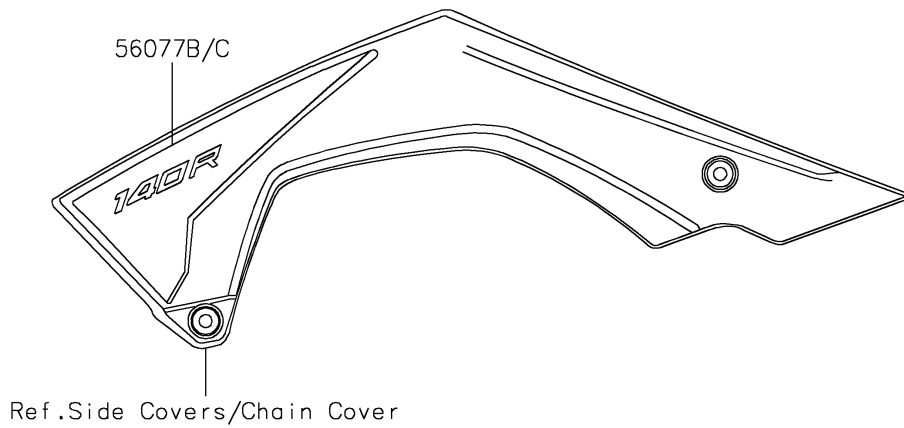

2025 KLX[®]140R PARTS DIAGRAM

Decals(Gray)(ARFNN)

F2861A

2025 KLX®140R PARTS LIST

Decals(Gray)(ARFNN)

ITEM NAME	PART NUMBER	QUANTITY
MARK,KAWASAKI (Ref # 56054)	56054-4010	1
PATTERN,SHROUD,UPP,LH (Ref # 56077)	56077-0579	1
PATTERN,SHROUD,UPP,RH (Ref # 56077A)	56077-0580	1
PATTERN,SHROUD,LWR,LH (Ref # 56077B)	56077-0581	1
PATTERN,SHROUD,LWR,RH (Ref # 56077C)	56077-0582	1