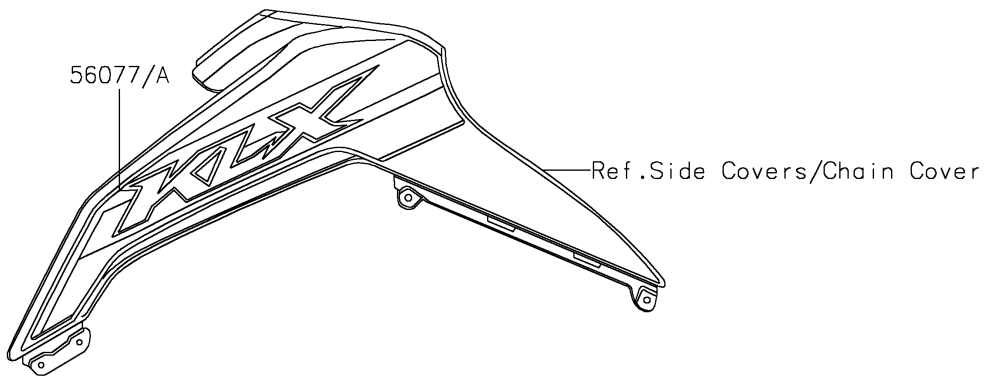

2025 KLX[®]140R PARTS DIAGRAM

Decals(Gray)(ARFNN)

F2861A

2025 KLX®140R PARTS LIST

Decals(Gray)(ARFNN)

ITEM NAME	PART NUMBER	QUANTITY
MARK,KAWASAKI (Ref # 56054)	56054-4010	1
PATTERN,SHROUD,UPP,LH (Ref # 56077)	56077-0579	1
PATTERN,SHROUD,UPP,RH (Ref # 56077A)	56077-0580	1
PATTERN,SHROUD,LWR,LH (Ref # 56077B)	56077-0581	1
PATTERN,SHROUD,LWR,RH (Ref # 56077C)	56077-0582	1