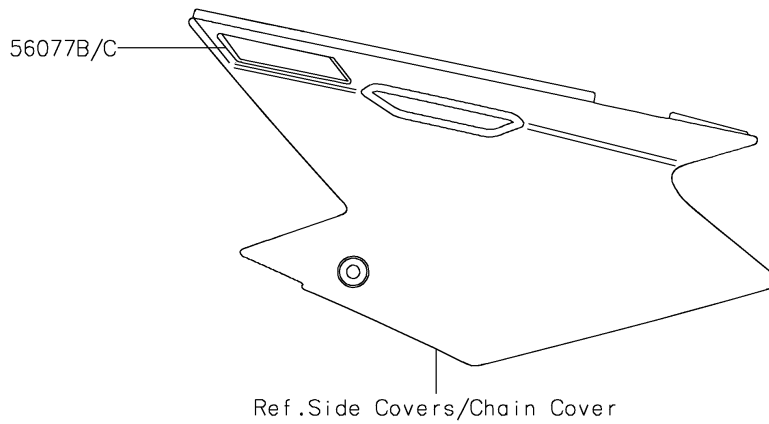

2025 KLX®140R PARTS DIAGRAM

Decals(Gray)(ASFNN)

F2861C

2025 KLX®140R PARTS LIST

Decals(Gray)(ASFNN)

ITEM NAME	PART NUMBER	QUANTITY
MARK,KAWASAKI (Ref # 56054)	56054-4009	1
MARK,SIDE COVER,140R (Ref # 56054A)	56054-4224	2
PATTERN,SHROUD,LH (Ref # 56077)	56077-1796	1
PATTERN,SHROUD,RH (Ref # 56077A)	56077-1797	1
PATTERN,SIDE COVER,LH (Ref # 56077B)	56077-1798	1
PATTERN,SIDE COVER,RH (Ref # 56077C)	56077-1799	1