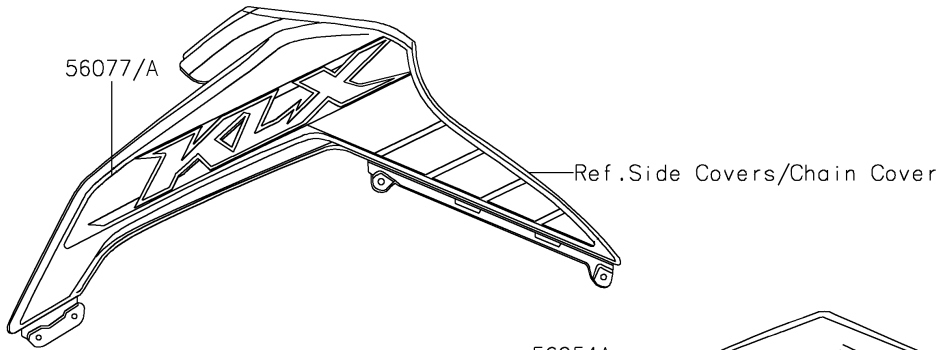

2025 KLX®140R PARTS DIAGRAM

Decals(Gray)(ASFNN)

F2861C

2025 KLX®140R PARTS LIST

Decals(Gray)(ASFNN)

ITEM NAME	PART NUMBER	QUANTITY
MARK,KAWASAKI (Ref # 56054)	56054-4009	1
MARK,SIDE COVER,140R (Ref # 56054A)	56054-4224	2
PATTERN,SHROUD,LH (Ref # 56077)	56077-1796	1
PATTERN,SHROUD,RH (Ref # 56077A)	56077-1797	1
PATTERN,SIDE COVER,LH (Ref # 56077B)	56077-1798	1
PATTERN,SIDE COVER,RH (Ref # 56077C)	56077-1799	1