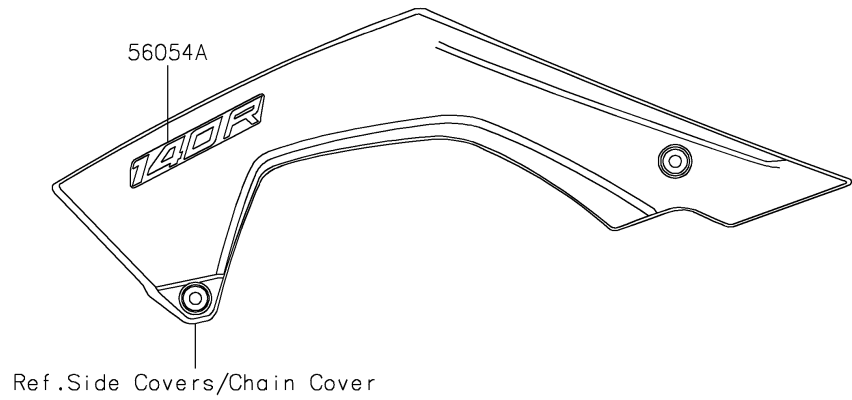

2025 KLX®140R PARTS DIAGRAM

Decals(Gray)(ASFNN)

F2861C

2025 KLX®140R PARTS LIST

Decals(Gray)(ASFNN)

ITEM NAME	PART NUMBER	QUANTITY
MARK,KAWASAKI (Ref # 56054)	56054-4009	1
MARK,SIDE COVER,140R (Ref # 56054A)	56054-4224	2
PATTERN,SHROUD,LH (Ref # 56077)	56077-1796	1
PATTERN,SHROUD,RH (Ref # 56077A)	56077-1797	1
PATTERN,SIDE COVER,LH (Ref # 56077B)	56077-1798	1
PATTERN,SIDE COVER,RH (Ref # 56077C)	56077-1799	1