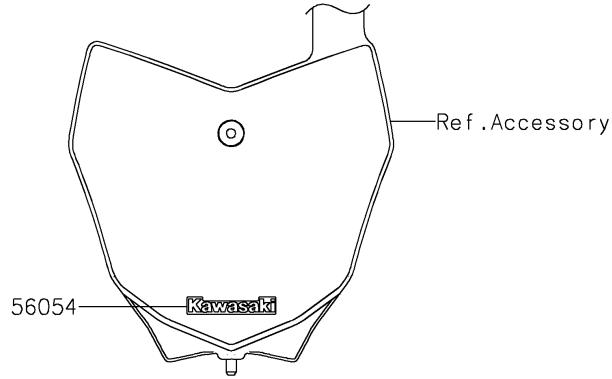

2025 KLX®140R PARTS DIAGRAM

Decals(Gray)(ASFNN)

F2861C

2025 KLX®140R PARTS LIST

Decals(Gray)(ASFNN)

ITEM NAME	PART NUMBER	QUANTITY
MARK,KAWASAKI (Ref # 56054)	56054-4009	1
MARK,SIDE COVER,140R (Ref # 56054A)	56054-4224	2
PATTERN,SHROUD,LH (Ref # 56077)	56077-1796	1
PATTERN,SHROUD,RH (Ref # 56077A)	56077-1797	1
PATTERN,SIDE COVER,LH (Ref # 56077B)	56077-1798	1
PATTERN,SIDE COVER,RH (Ref # 56077C)	56077-1799	1