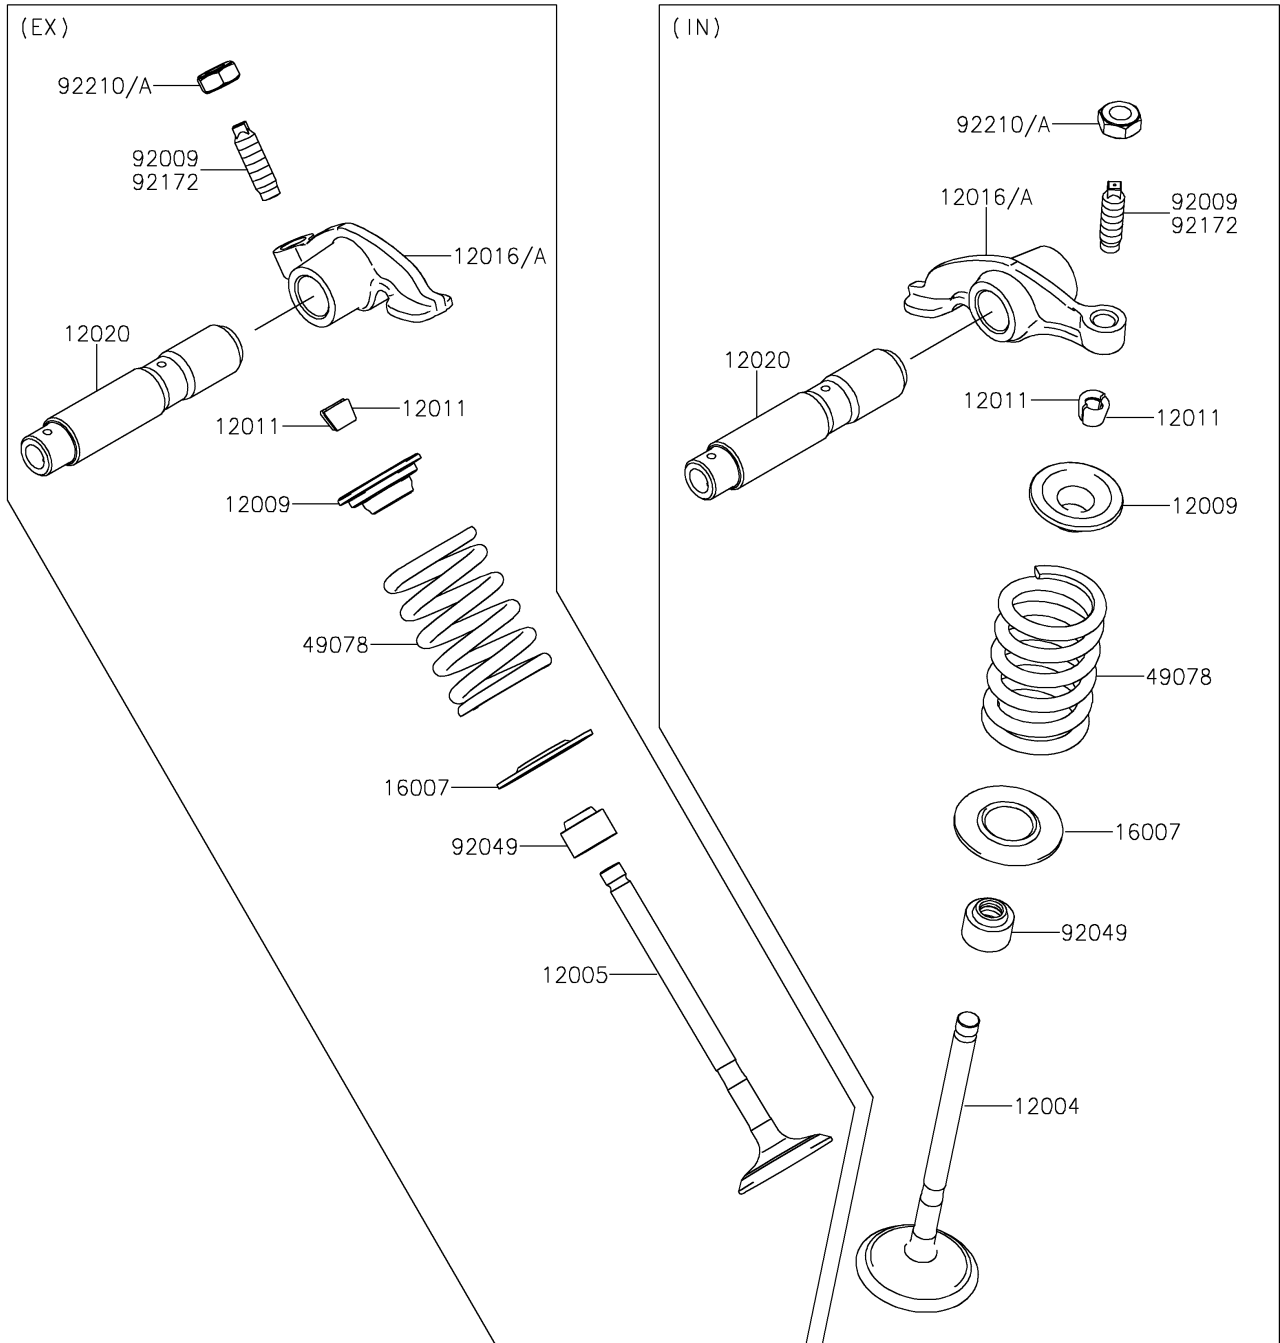

2023 KLX®140R L PARTS DIAGRAM

Valve(s)

E1210

2023 KLX®140R L PARTS LIST

Valve(s)

ITEM NAME	PART NUMBER	QUANTITY
VALVE-INTAKE (Ref # 12004)	12004-0775	1
VALVE-EXHAUST (Ref # 12005)	12005-0725	1
RETAINER-VALVE SPRING (Ref # 12009)	12009-0018	2
COLLET (Ref # 12011)	12011-1051	4
ARM-ROCKER (Ref # 12016)	12016-0725	2
SHAFT-ROCKER (Ref # 12020)	12020-0015	2
SEAT-SPRING (Ref # 16007)	16007-1223	2
SPRING-ENGINE VALVE (Ref # 49078)	49078-0760	2
SCREW,VALVE ADJUST (Ref # 92009)	92009-1109	2
SEAL-OIL (Ref # 92049)	92049-0139	2
NUT,VALVE ADJUST LOCK (Ref # 92210)	92210-1491	2