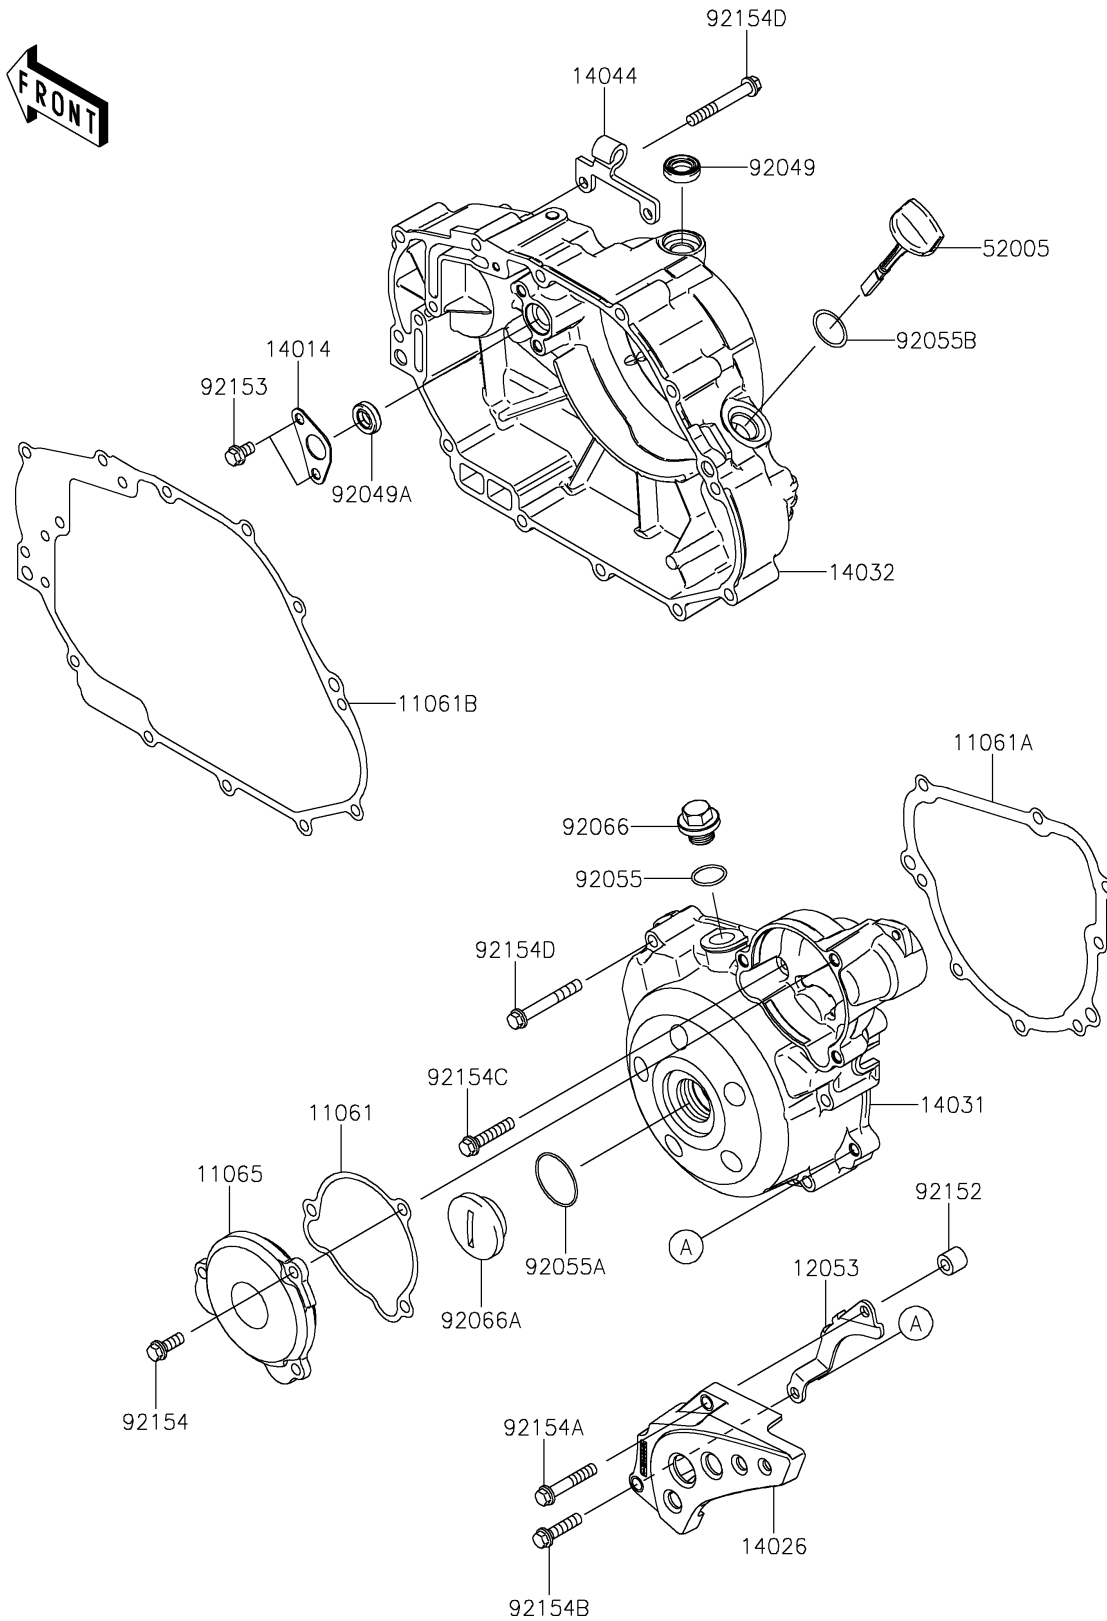

2023 KLX®140R L PARTS DIAGRAM

Engine Cover(s)

E1431

2023 KLX®140R L PARTS LIST

Engine Cover(s)

ITEM NAME	PART NUMBER	QUANTITY
GASKET (Ref # 11061)	11061-0300	1
GASKET,GENERATOR COVER (Ref # 11061A)	11061-0400	1
GASKET,CLUTCH COVER (Ref # 11061B)	11061-0401	1
CAP (Ref # 11065)	11065-0801	1
GUIDE-CHAIN (Ref # 12053)	12053-0134	1
PLATE-POSITION (Ref # 14014)	14014-1153	1
COVER-CHAIN (Ref # 14026)	14026-0084	1
COVER-GENERATOR (Ref # 14031)	14031-0116	1
COVER-CLUTCH (Ref # 14032)	14032-0116	1
HOLDER-CABLE (Ref # 14044)	14044-0572	1
GAUGE,OIL LEVEL (Ref # 52005)	52005-0724	1
SEAL-OIL,12X20X5.5 (Ref # 92049)	92049-0150	1
SEAL-OIL (Ref # 92049A)	92049-0812	1
RING-O,14.8X2.4 (Ref # 92055)	92055-0194	1
RING-O,25.7X2.4 (Ref # 92055A)	92055-0763	1
RING-O,20X2 (Ref # 92055B)	92055-0764	1
PLUG,14X10 (Ref # 92066)	92066-0724	1
PLUG,GENERATOR COVER CAP (Ref # 92066A)	92066-1565	1
COLLAR,6.5X12X11 (Ref # 92152)	92152-2893	1
BOLT,6X10 (Ref # 92153)	92153-1140	2
BOLT,FLANGED,6X16 (Ref # 92154)	92154-0460	3
BOLT (Ref # 92154A)	92154-1134	1
BOLT,FLANGED,6X25 (Ref # 92154B)	92154-1156	1
BOLT,FLANGED,6X30 (Ref # 92154C)	92154-1159	2
BOLT,FLANGED,6X45 (Ref # 92154D)	92154-4024	18