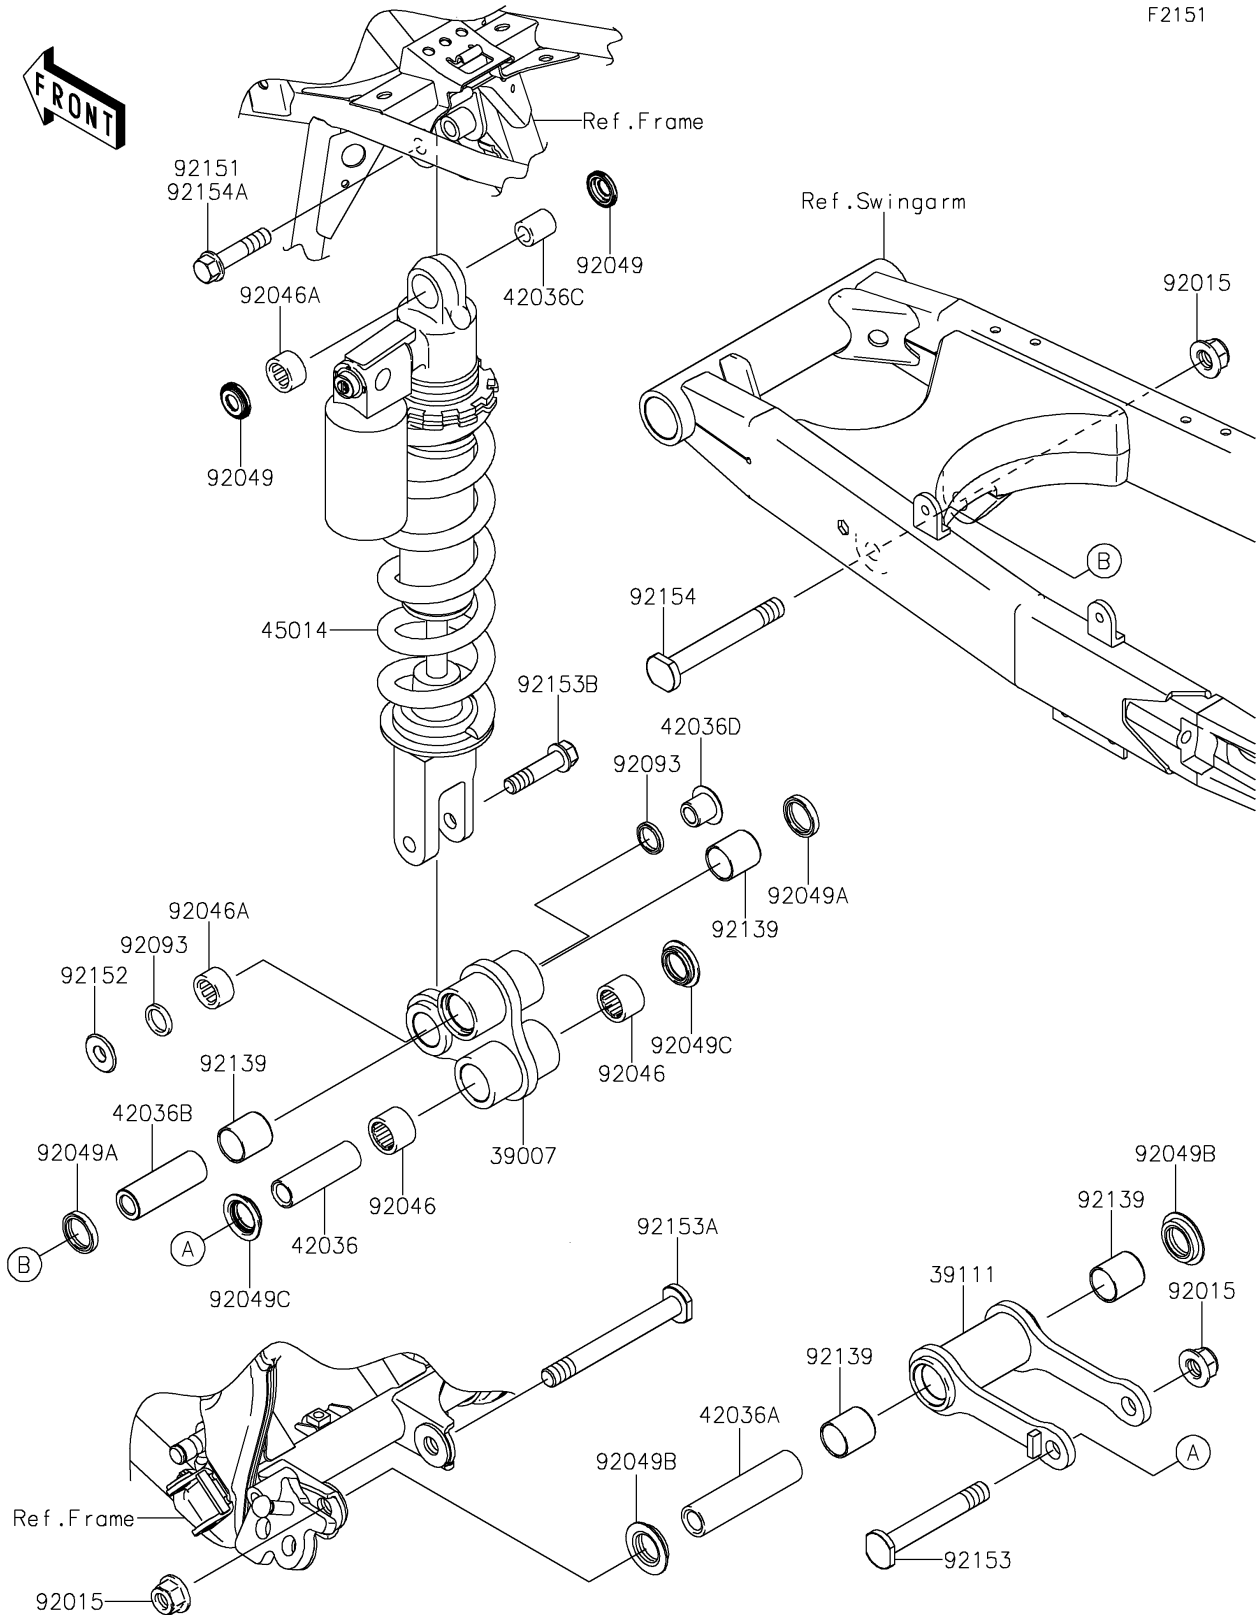

# 2023 KLX®140R L PARTS DIAGRAM

## Suspension/Shock Absorber

F2151

# 2023 KLX®140R L PARTS LIST

Suspension/Shock Absorber

ITEM NAME	PART NUMBER	QUANTITY
-----------	-------------	----------