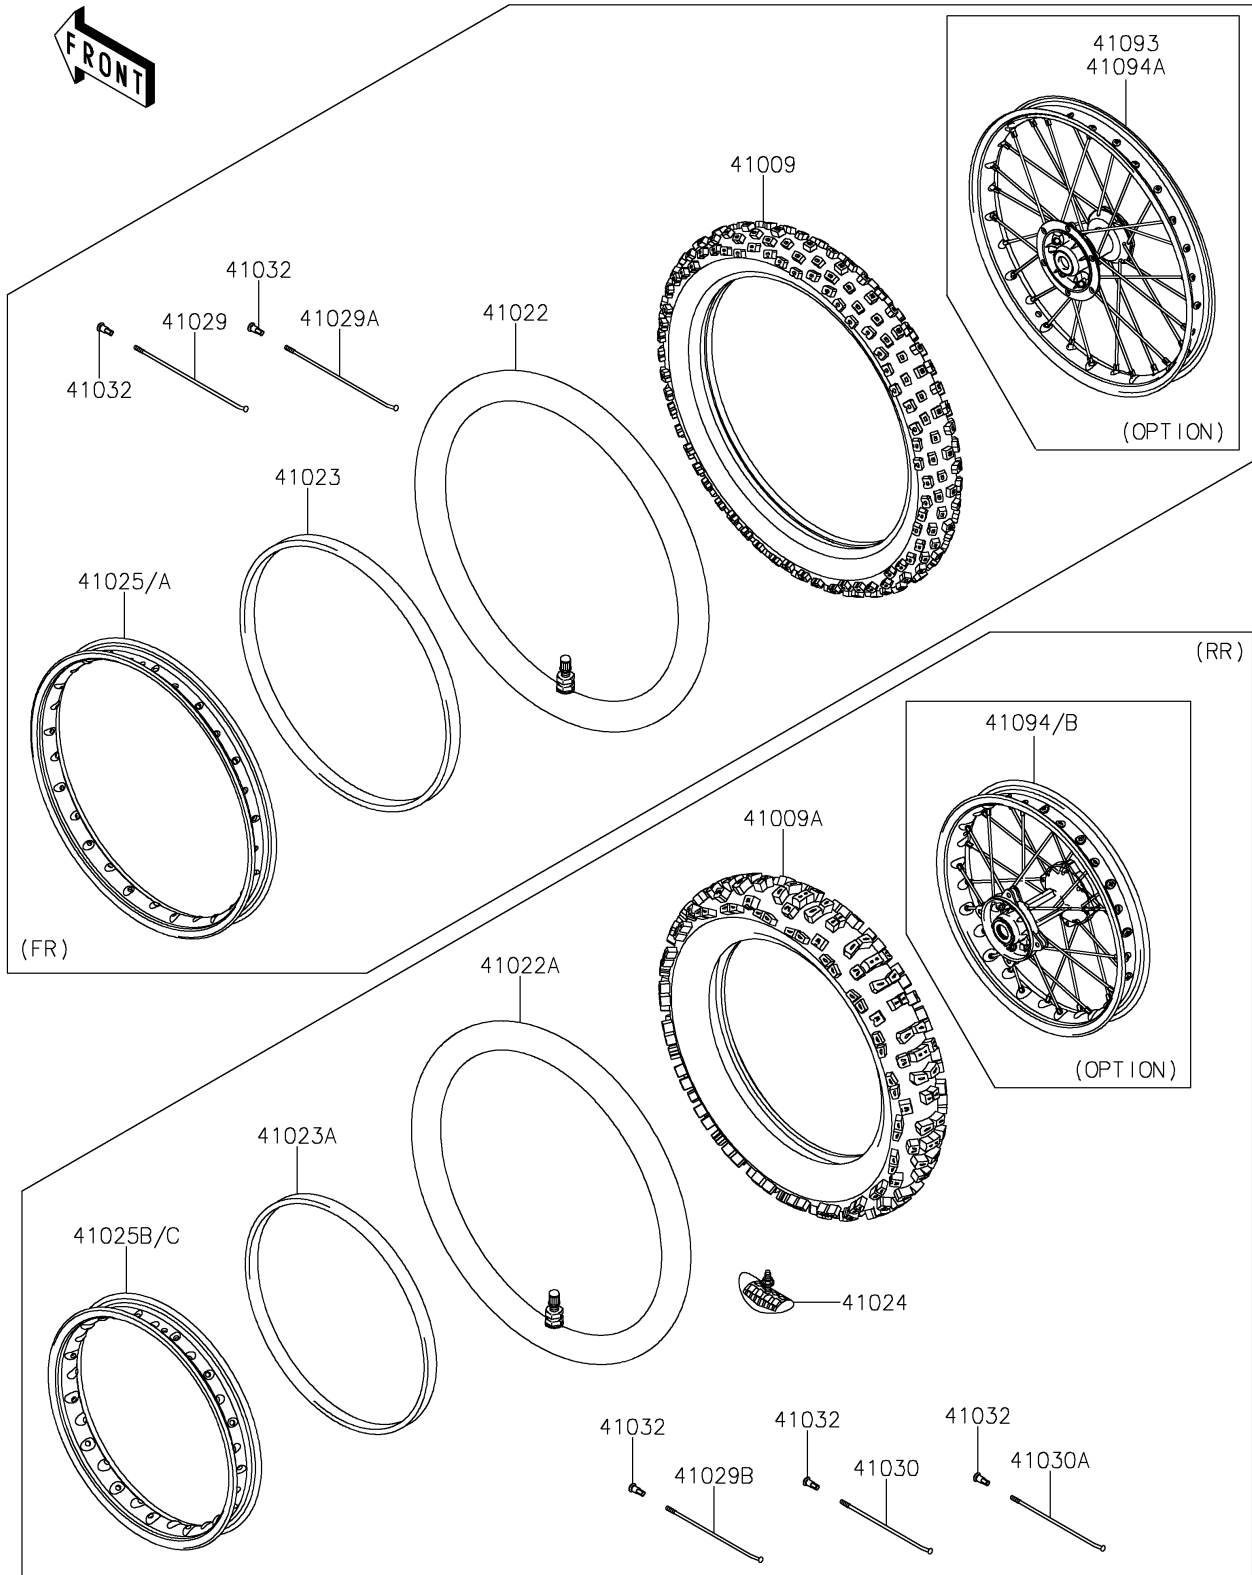

2023 KLX®140R L PARTS DIAGRAM

Wheels/Tires

F2210

2023 KLX®140R L PARTS LIST

Wheels/Tires

ITEM NAME	PART NUMBER	QUANTITY
TIRE,70/100-19 42M,IX05H (Ref # 41009)	41009-0875	1
TIRE,90/100-16 52M,IX05H (Ref # 41009A)	41009-0876	1
TUBE-TIRE,70/100-19 (Ref # 41022)	41022-0129	1
TUBE-TIRE,90/100-16 (Ref # 41022A)	41022-0130	1
BAND-RIM,70/100-19 (Ref # 41023)	41023-0048	1
BAND-RIM,90/100-16 (Ref # 41023A)	41023-0049	1
STOPPER-RIM,1.85-M(DUNLOP) (Ref # 41024)	41024-011	1
RIM,1.40X19,SILVER (Ref # 41025)	41025-0428-WA	1
RIM,1.85X16,SILVER (Ref # 41025B)	41025-0429-WA	1
SPOKE-INNER,FR,RH,211MMX165D (Ref # 41029)	41029-0044	14
SPOKE-INNER,FR,LH,207MMX165D (Ref # 41029A)	41029-0045	14
SPOKE-INNER,RR,179MMX170D (Ref # 41029B)	41029-0046	14
SPOKE-OUTER,RR,RH,171MMX170D (Ref # 41030)	41030-0015	7
SPOKE-OUTER,RR,LH,175MMX170D (Ref # 41030A)	41030-0016	7
NIPPLE-SPOKE (Ref # 41032)	41032-0010	56
WHEEL,FR,1.40X19,SILVER (Ref # 41093)	41093-0028-WA	1
WHEEL,RR,1.85X16,SILVER (Ref # 41094)	41094-0004-WA	1