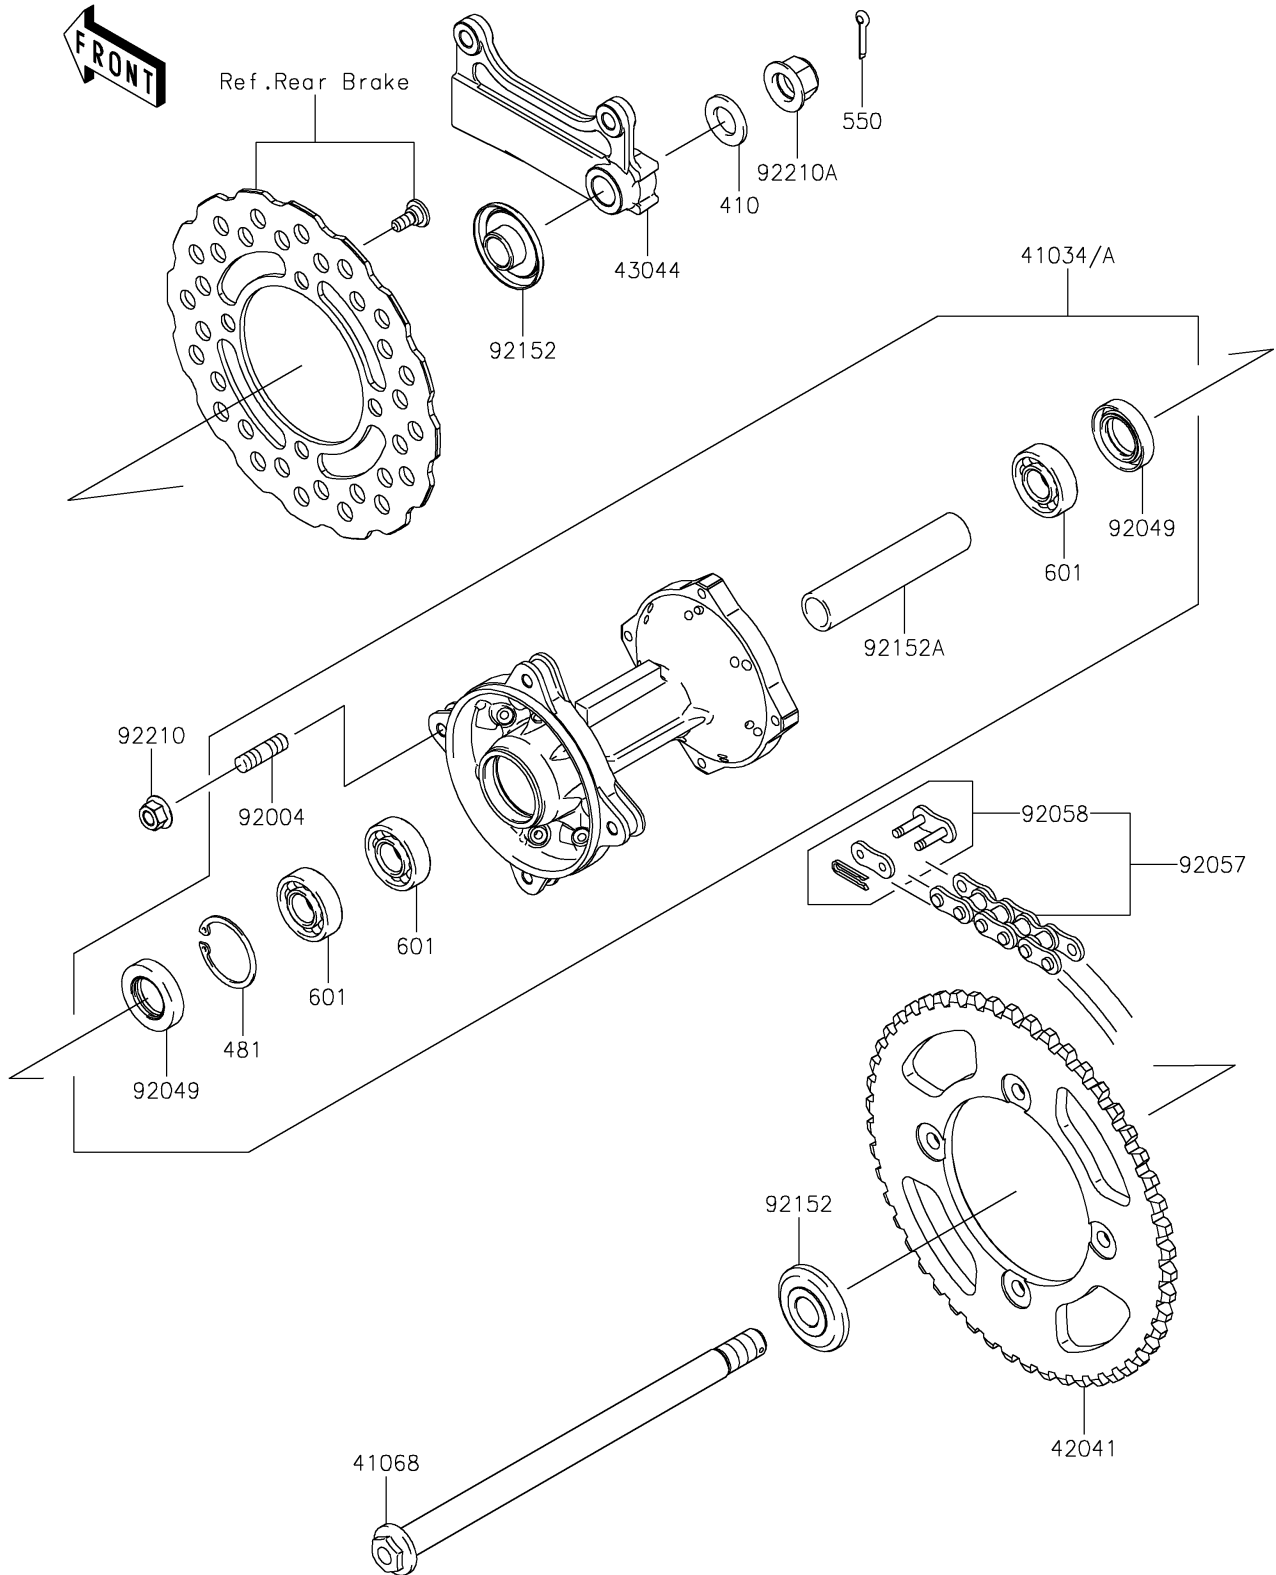

2023 KLX®140R L PARTS DIAGRAM

Rear Hub

F2240

2023 KLX®140R L PARTS LIST

Rear Hub

ITEM NAME	PART NUMBER	QUANTITY
DRUM-ASSY,REAR BRAKE (Ref # 41034)	41034-0614	1
AXLE,RR,238MM (Ref # 41068)	41068-0085	1
SPROCKET-HUB,51T (Ref # 42041)	42041-0056	1
HOLDER-COMP-CALIPER (Ref # 43044)	43044-1122	1
STUD,8X16 (Ref # 92004)	92004-1183	4
SEAL-OIL (Ref # 92049)	92049-0114	2
CHAIN,DRIVE,DID428HDSX126L (Ref # 92057)	92057-0658	1
JOINT-CHAIN,DRIVE (Ref # 92058)	92058-0016	1
COLLAR,RR AXLE,L=12.5 (Ref # 92152)	92152-2884	2
COLLAR,RR BRAKE DRUM,L=95 (Ref # 92152A)	92152-2885	1
NUT,8MM (Ref # 92210)	92210-0570	4
NUT,14MM (Ref # 92210A)	92210-1582	1
WASHER-PLAIN-SMALL,14MM (Ref # 410)	410AA1400	1
CIRCLIP-TYPE-C,35MM (Ref # 481)	481J3500	1
PIN-COTTER,2.5X20 (Ref # 550)	550AA2520	1
BEARING-BALL (Ref # 601)	601B6202UU	3