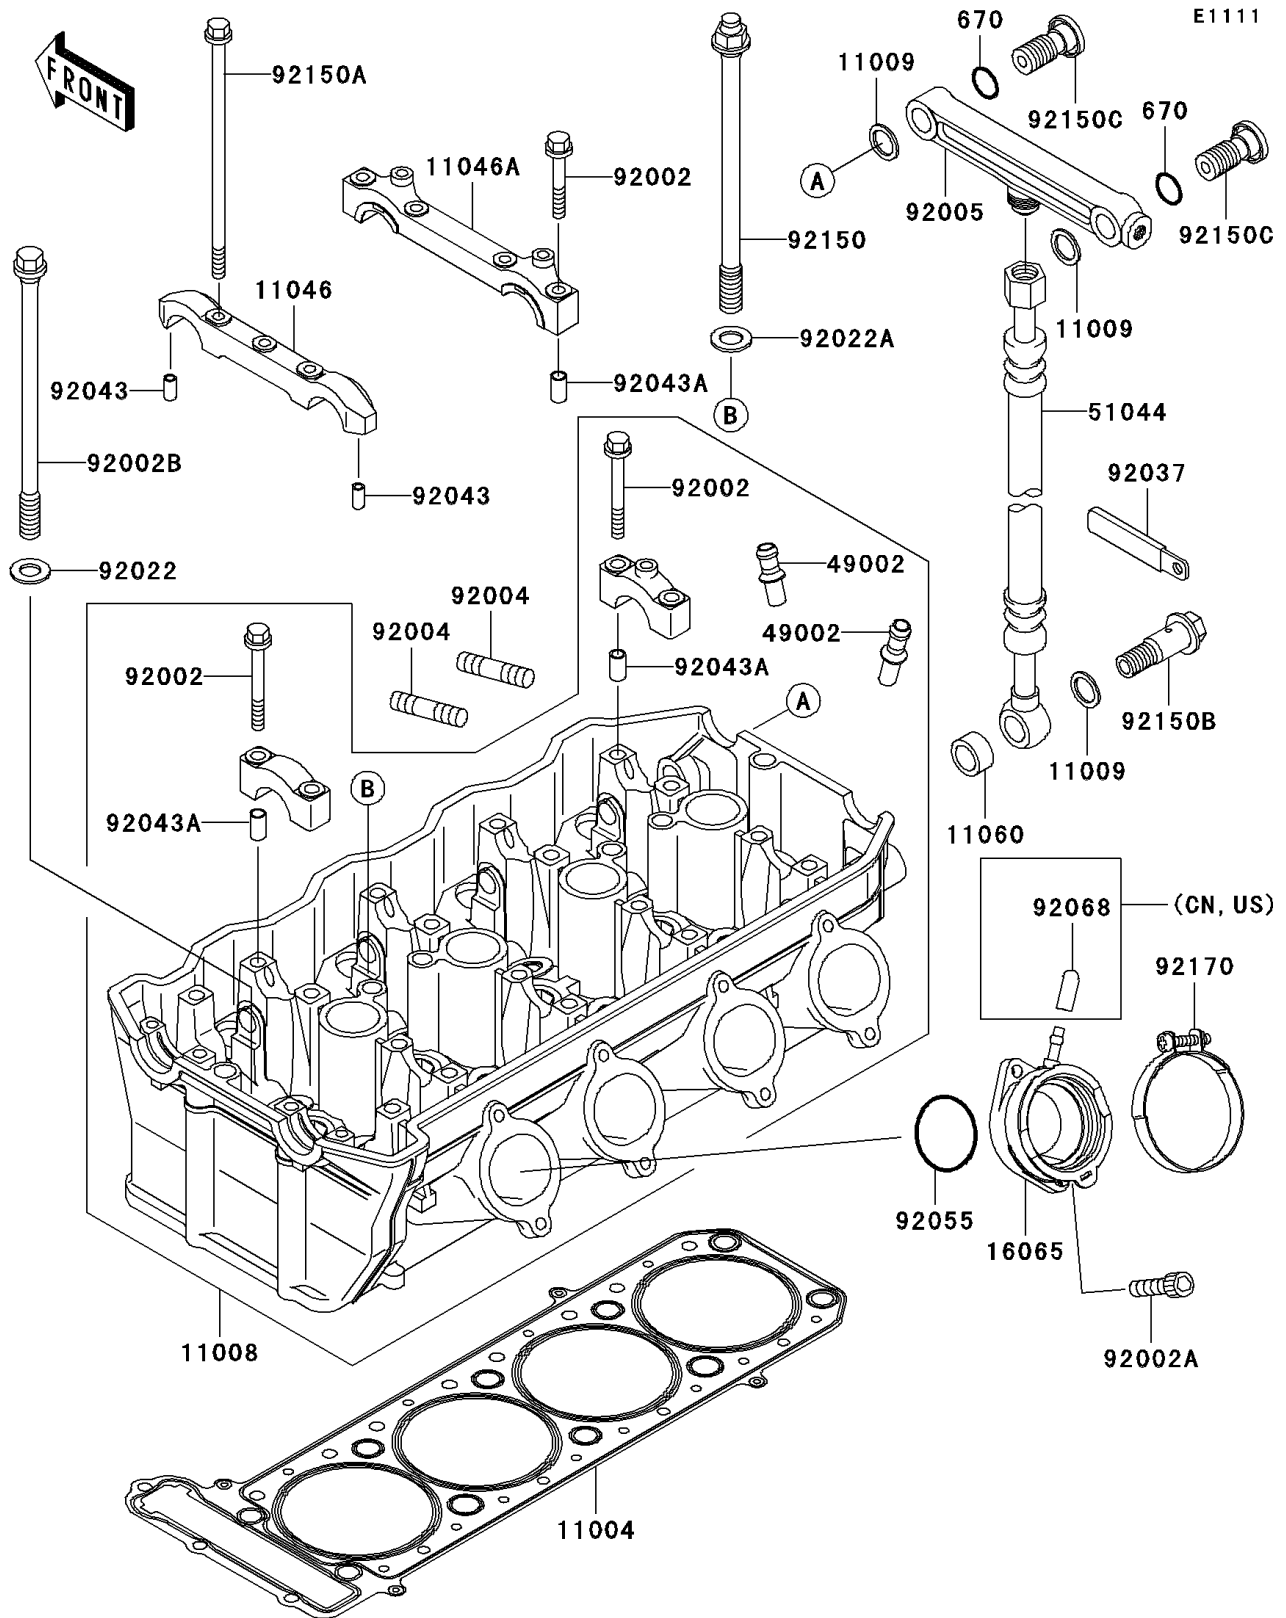

1997 Ninja® ZX™ -11 PARTS DIAGRAM

Cylinder Head

1997 Ninja® ZX™ -11 PARTS LIST

Cylinder Head

ITEM NAME	PART NUMBER	QUANTITY
O RING,15MM (Ref # 670)	670B2015	2
GASKET-HEAD (Ref # 11004)	11004-1248	1
HEAD-COMP-CYLINDER (Ref # 11008)	11008-1281	1
GASKET,14X19.5X1.4 (Ref # 11009)	11009-1461	3
BRACKET,CAMSHAFT,#9 (Ref # 11046)	11046-1150	1
BRACKET,CAMSHAFT,#10 (Ref # 11046A)	11046-1151	1
GASKET (Ref # 11060)	11060-1369	1
HOLDER-CARBURETOR (Ref # 16065)	16065-1210	4
GUIDE-VALVE (Ref # 49002)	49002-1097	AR
TUBE-ASSY (Ref # 51044)	51044-1094	1
BOLT,6X40 (Ref # 92002)	92002-1756	18
BOLT,SOCKET,6X16 (Ref # 92002A)	92002-1778	8
BOLT,10X164 (Ref # 92002B)	92002-1943	4
STUD,8X22 (Ref # 92004)	92004-1181	8
FITTING (Ref # 92005)	92005-1168	1
WASHER,10.5X20X1.6 (Ref # 92022)	92022-1591	4
WASHER,11.5X20.5X1.6 (Ref # 92022A)	92022-1720	6
CLAMP (Ref # 92037)	92037-1997	1
PIN,4.2X6X12 (Ref # 92043)	92043-1262	2
PIN,6.2X8X14 (Ref # 92043A)	92043-1263	18
RING-O,43.7X1.9 (Ref # 92055)	92055-1401	4
BOLT,11X164 (Ref # 92150)	92150-1075	6
BOLT,6X148 (Ref # 92150A)	92150-1076	2
BOLT,BANJO,12X40.5 (Ref # 92150B)	92150-1077	1
BOLT (Ref # 92150C)	92150-1078	2
CLAMP (Ref # 92170)	92170-1160	4
PLUG,12X25 (Ref # 92068)	92068-006	2