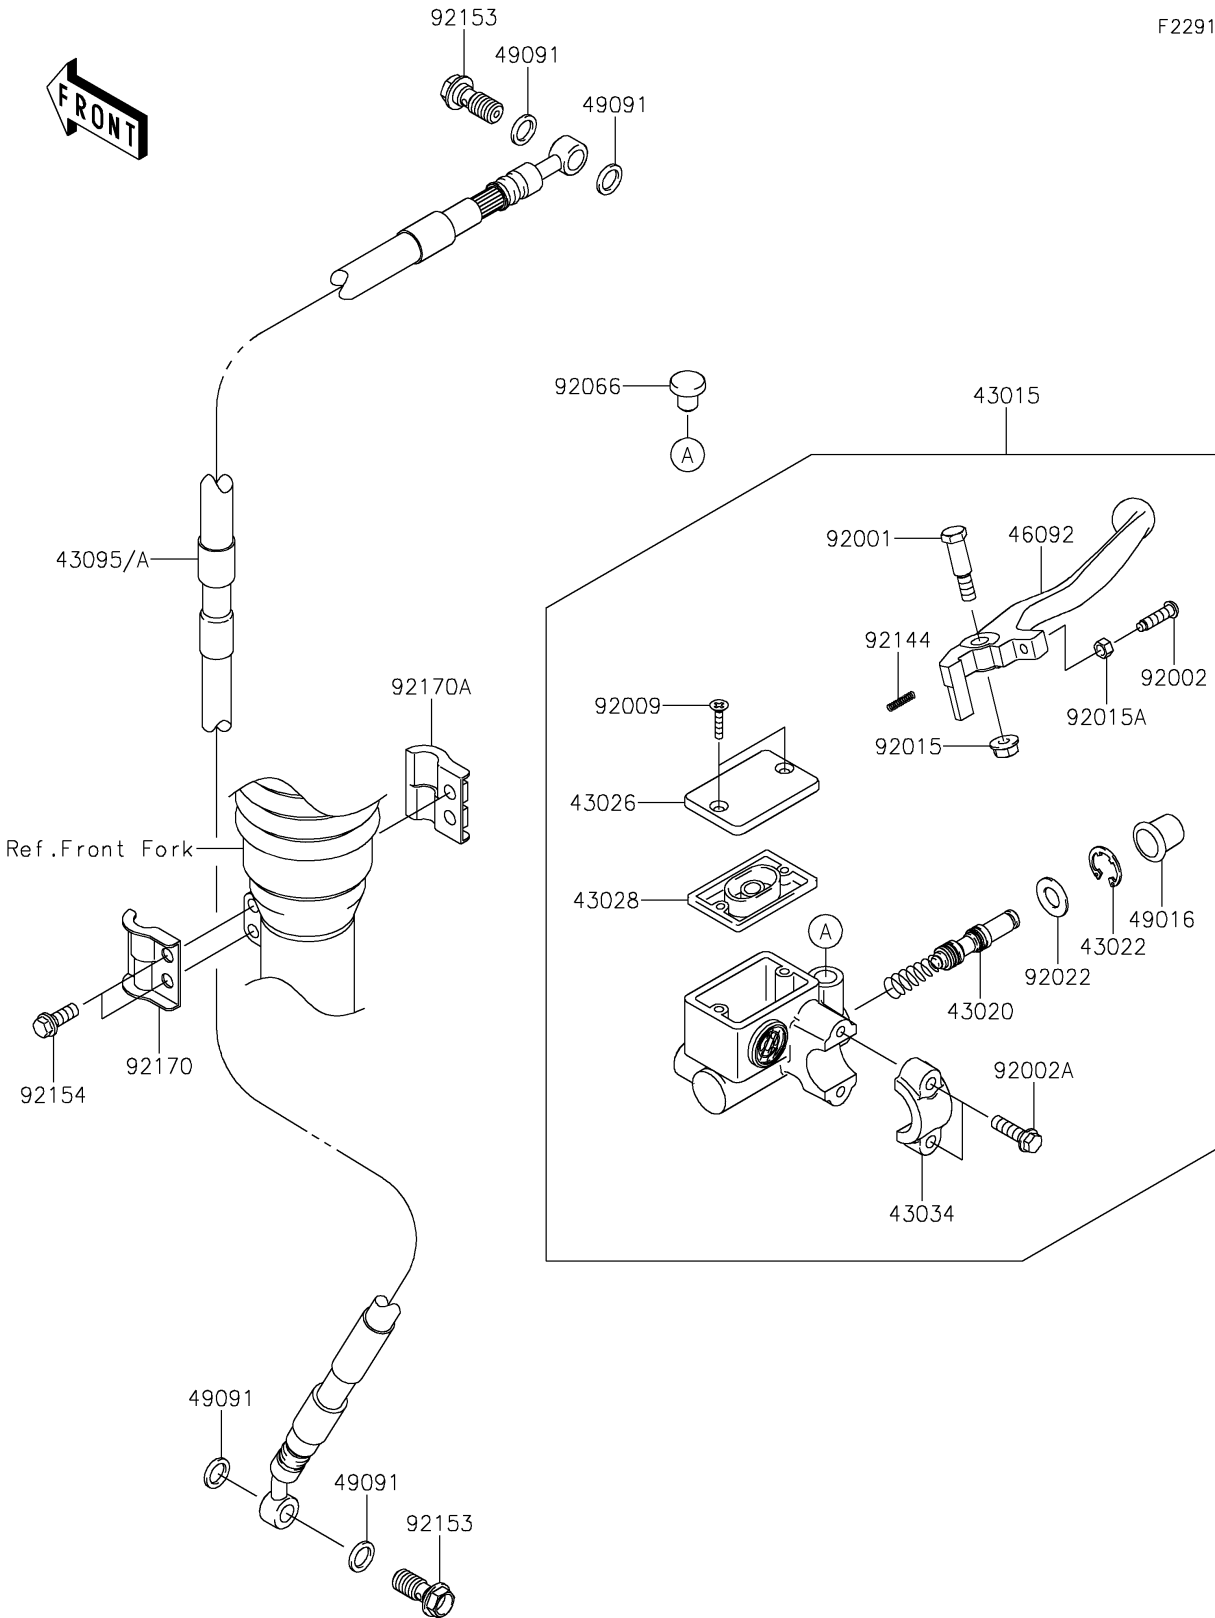

2023 KLX®140R L PARTS DIAGRAM

Front Master Cylinder

F2291

2023 KLX®140R L PARTS LIST

Front Master Cylinder

ITEM NAME	PART NUMBER	QUANTITY
CYLINDER-ASSY-MASTER,FR (Ref # 43015)	43015-0106	1
PISTON-COMP-BRAKE (Ref # 43020)	43020-1065	1
STOPPER-BRAKE,PISTON (Ref # 43022)	43022-1010	1
CAP-BRAKE (Ref # 43026)	43026-1074	1
DIAPHRAGM (Ref # 43028)	43028-1061	1
HOLDER-BRAKE,MASTER CYLINDER (Ref # 43034)	43034-1016	1
HOSE-BRAKE,FR (Ref # 43095)	43095-0335	1
LEVER-GRIP,FRONT BRAKE (Ref # 46092)	46092-1175	1
COVER-SEAL,MASTER CYLINDER (Ref # 49016)	49016-1044	1
WASHER-SEAL,10.1X14.5X1.5 (Ref # 49091)	49091-0001	4
BOLT,FRONT BRAKE LEVER (Ref # 92001)	92001-1728	1
BOLT,ADJUST (Ref # 92002)	92002-1893	1
BOLT (Ref # 92002A)	92002-1894	2
SCREW,4MM (Ref # 92009)	92009-1458	2
NUT,FLANGED,6MM,BLACK (Ref # 92015)	92015-1233	1
NUT,ADJUST (Ref # 92015A)	92015-1642	1
WASHER (Ref # 92022)	92022-1814	1
PLUG (Ref # 92066)	92066-1348	1
SPRING,RETURN (Ref # 92144)	92144-1103	1
BOLT,OIL,L=23 (Ref # 92153)	92153-0029	2
BOLT,FLANGED,6X16 (Ref # 92154)	92154-0460	2
CLAMP,BRAKE HOSE,OUTSIDE (Ref # 92170)	92170-1231	1
CLAMP,BRAKE HOSE,INSIDE (Ref # 92170A)	92170-1232	1