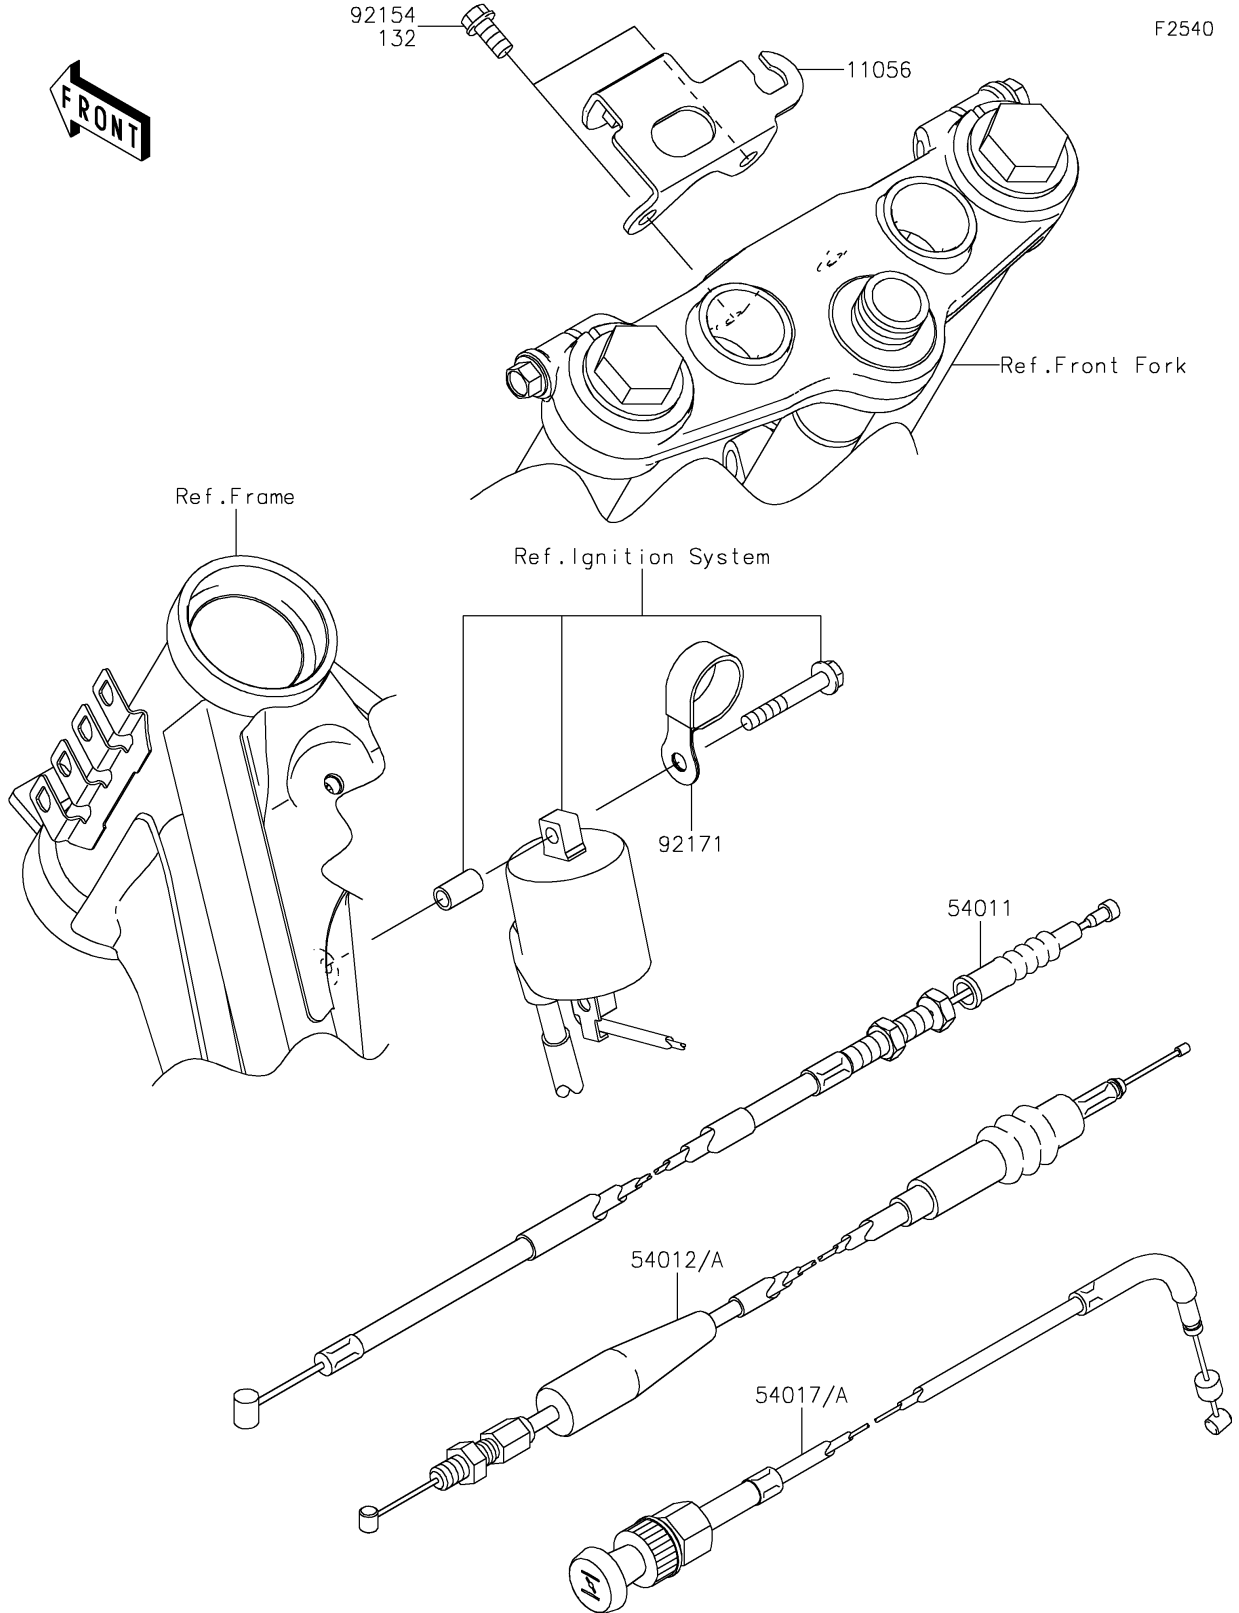

2023 KLX®140R L PARTS DIAGRAM

Cables

2023 KLX®140R L PARTS LIST

Cables

ITEM NAME	PART NUMBER	QUANTITY
BRACKET,NUMBER PLATE (Ref # 11056)	11056-0386	1
CABLE-CLUTCH (Ref # 54011)	54011-0662	1
CABLE-THROTTLE (Ref # 54012)	54012-0212	1
CABLE-STARTER (Ref # 54017)	54017-0038	1
CLAMP (Ref # 92171)	92171-1279	1
BOLT-FLANGED-SMALL,6X12 (Ref # 132)	132BA0612	2