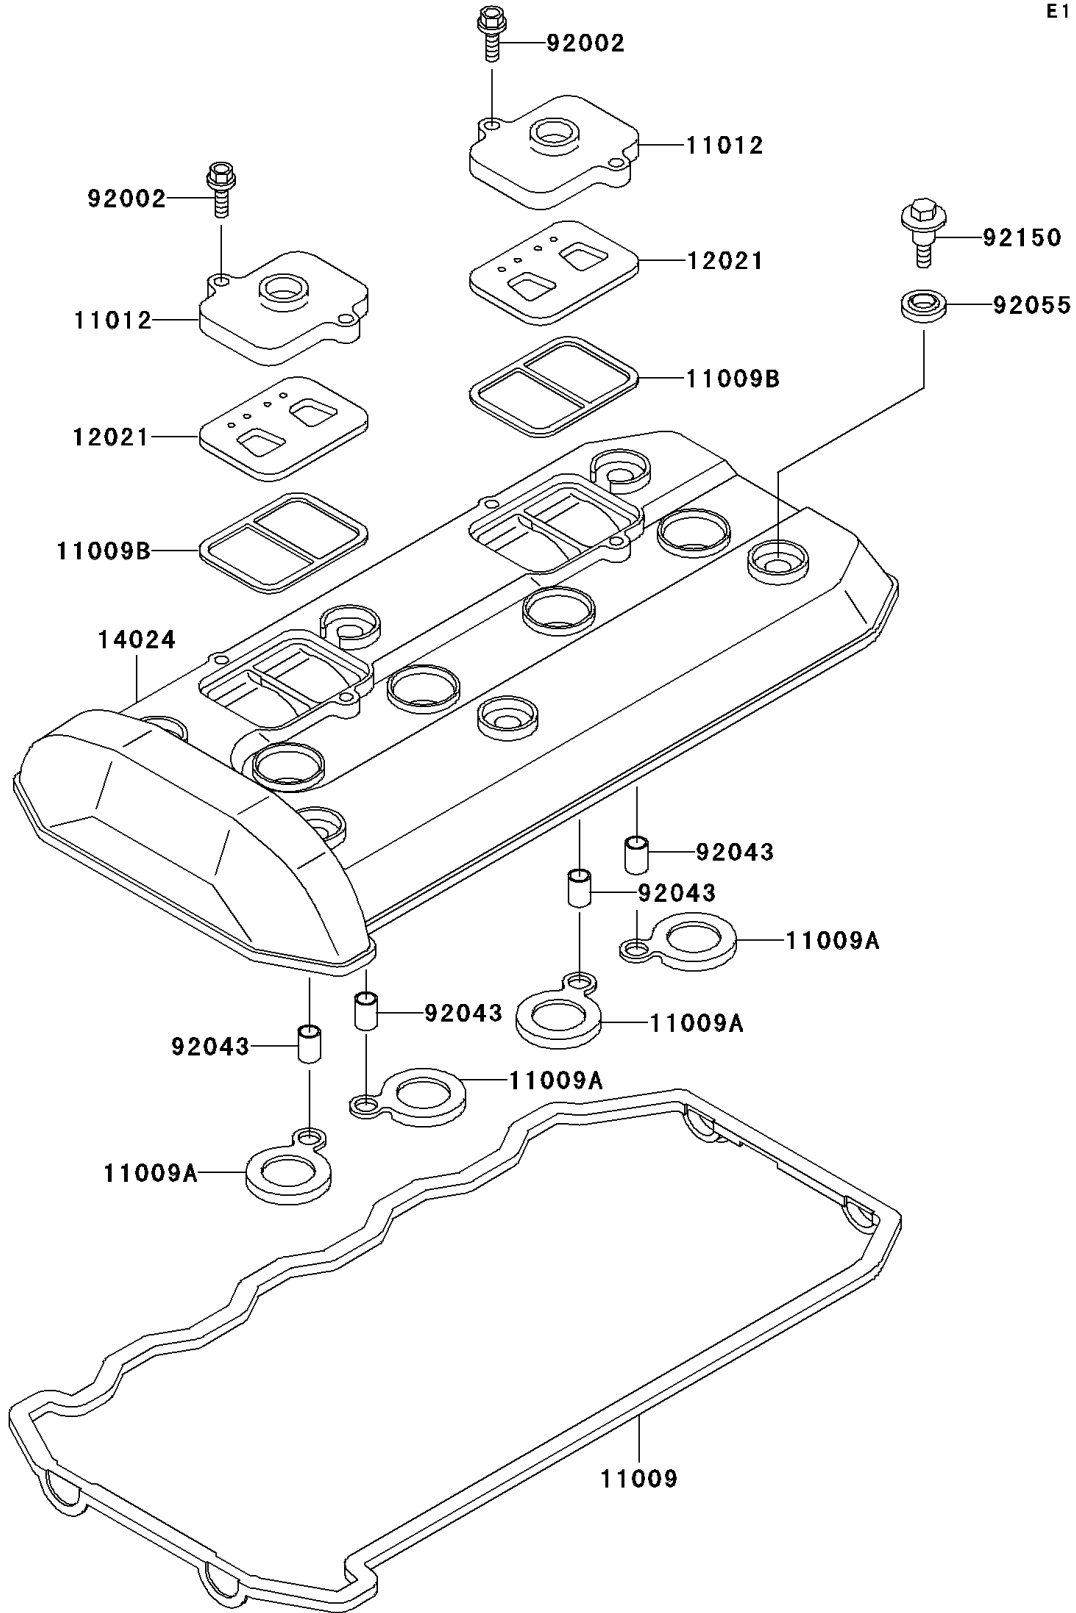

1996 Ninja[®] ZX[™]-11 PARTS DIAGRAM

Cylinder Head Cover

E1112

1996 Ninja® ZX™-11 PARTS LIST

Cylinder Head Cover

ITEM NAME	PART NUMBER	QUANTITY
GASKET,HEAD COVER (Ref # 11009)	11009-1724	1
GASKET,SPARK PLUG (Ref # 11009A)	11009-1725	4
GASKET,REED VALVE (Ref # 11009B)	11009-1857	2
CAP,REED VALVE (Ref # 11012)	11012-1532	2
VALVE-ASSY-REED (Ref # 12021)	12021-1053	2
COVER,HEAD (Ref # 14024)	14024-1628	1
BOLT,6X22 (Ref # 92002)	92002-1068	4
PIN,8.2X10X14 (Ref # 92043)	92043-1264	4
RING-O,HEAD COVER BOLT (Ref # 92055)	92055-1352	6
BOLT,HEAD COVER (Ref # 92150)	92150-1447	6