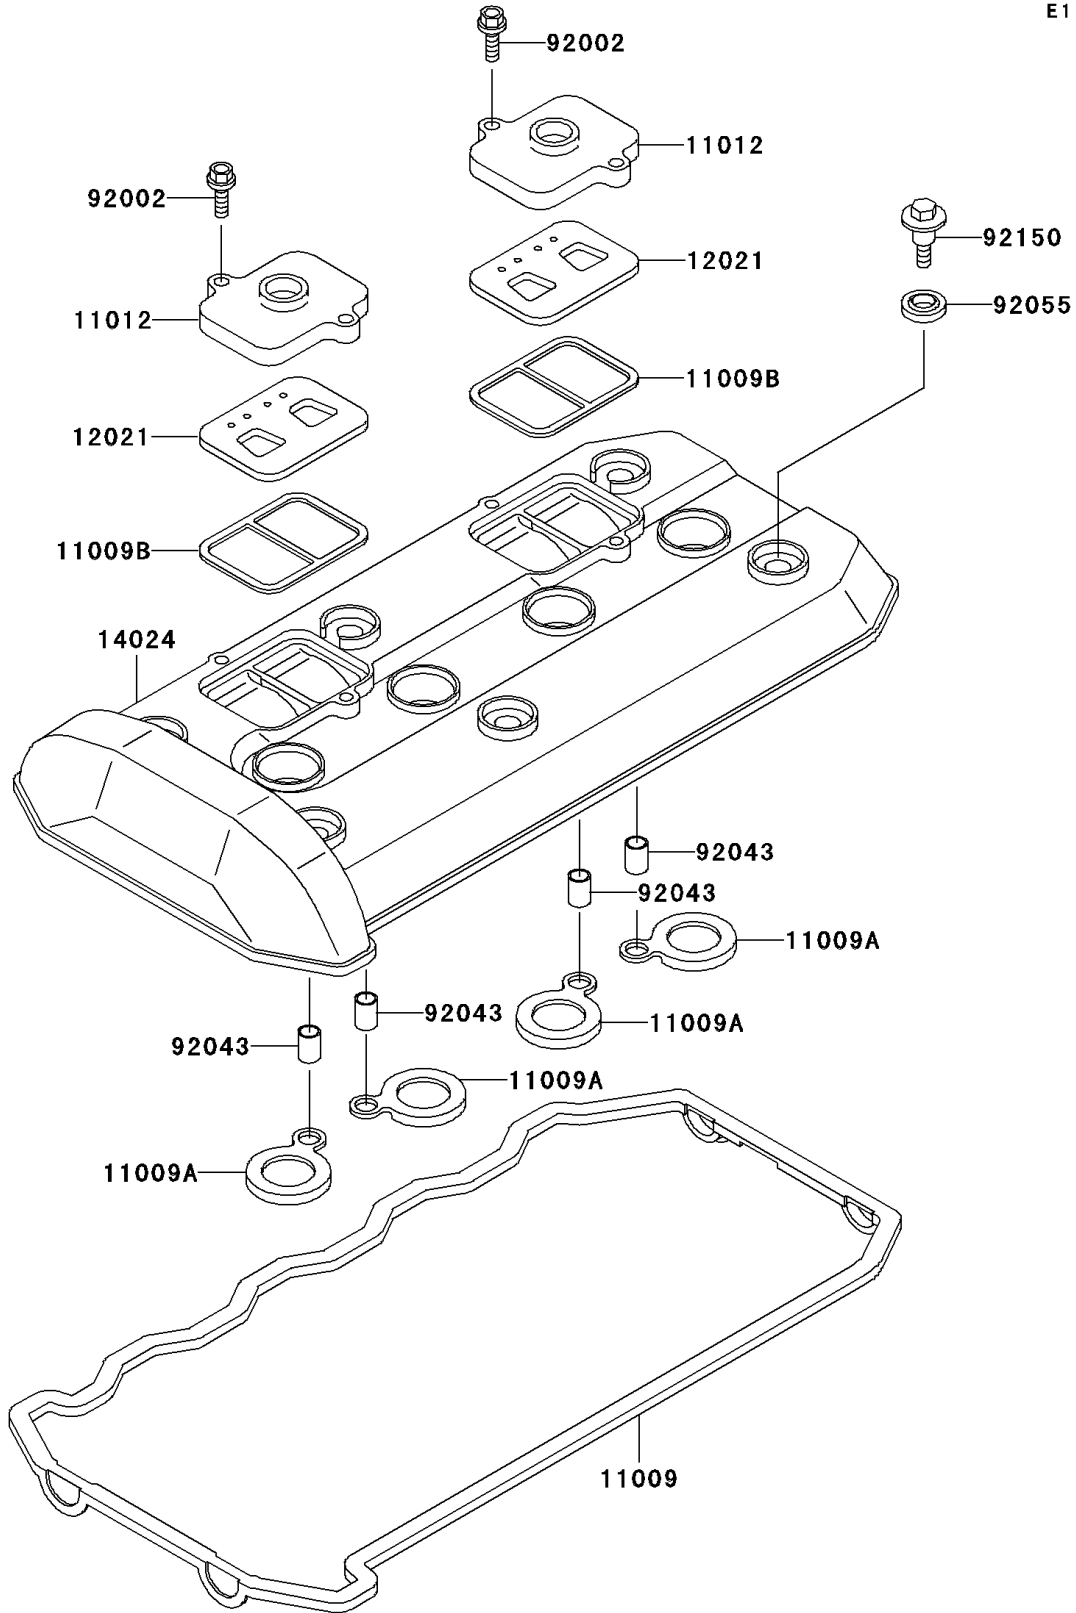

1997 Ninja® ZX™ -11 PARTS DIAGRAM

Cylinder Head Cover

E1112

1997 Ninja® ZX™ -11 PARTS LIST

Cylinder Head Cover

ITEM NAME	PART NUMBER	QUANTITY
GASKET,HEAD COVER (Ref # 11009)	11009-1724	1
GASKET,SPARK PLUG (Ref # 11009A)	11009-1725	4
GASKET,REED VALVE (Ref # 11009B)	11009-1857	2
CAP,REED VALVE (Ref # 11012)	11012-1532	2
VALVE-ASSY-REED (Ref # 12021)	12021-1053	2
COVER,HEAD (Ref # 14024)	14024-1628	1
BOLT,6X22 (Ref # 92002)	92002-1068	4
PIN,8.2X10X14 (Ref # 92043)	92043-1264	4
RING-O,HEAD COVER BOLT (Ref # 92055)	92055-1352	6
BOLT,HEAD COVER (Ref # 92150)	92150-1447	6