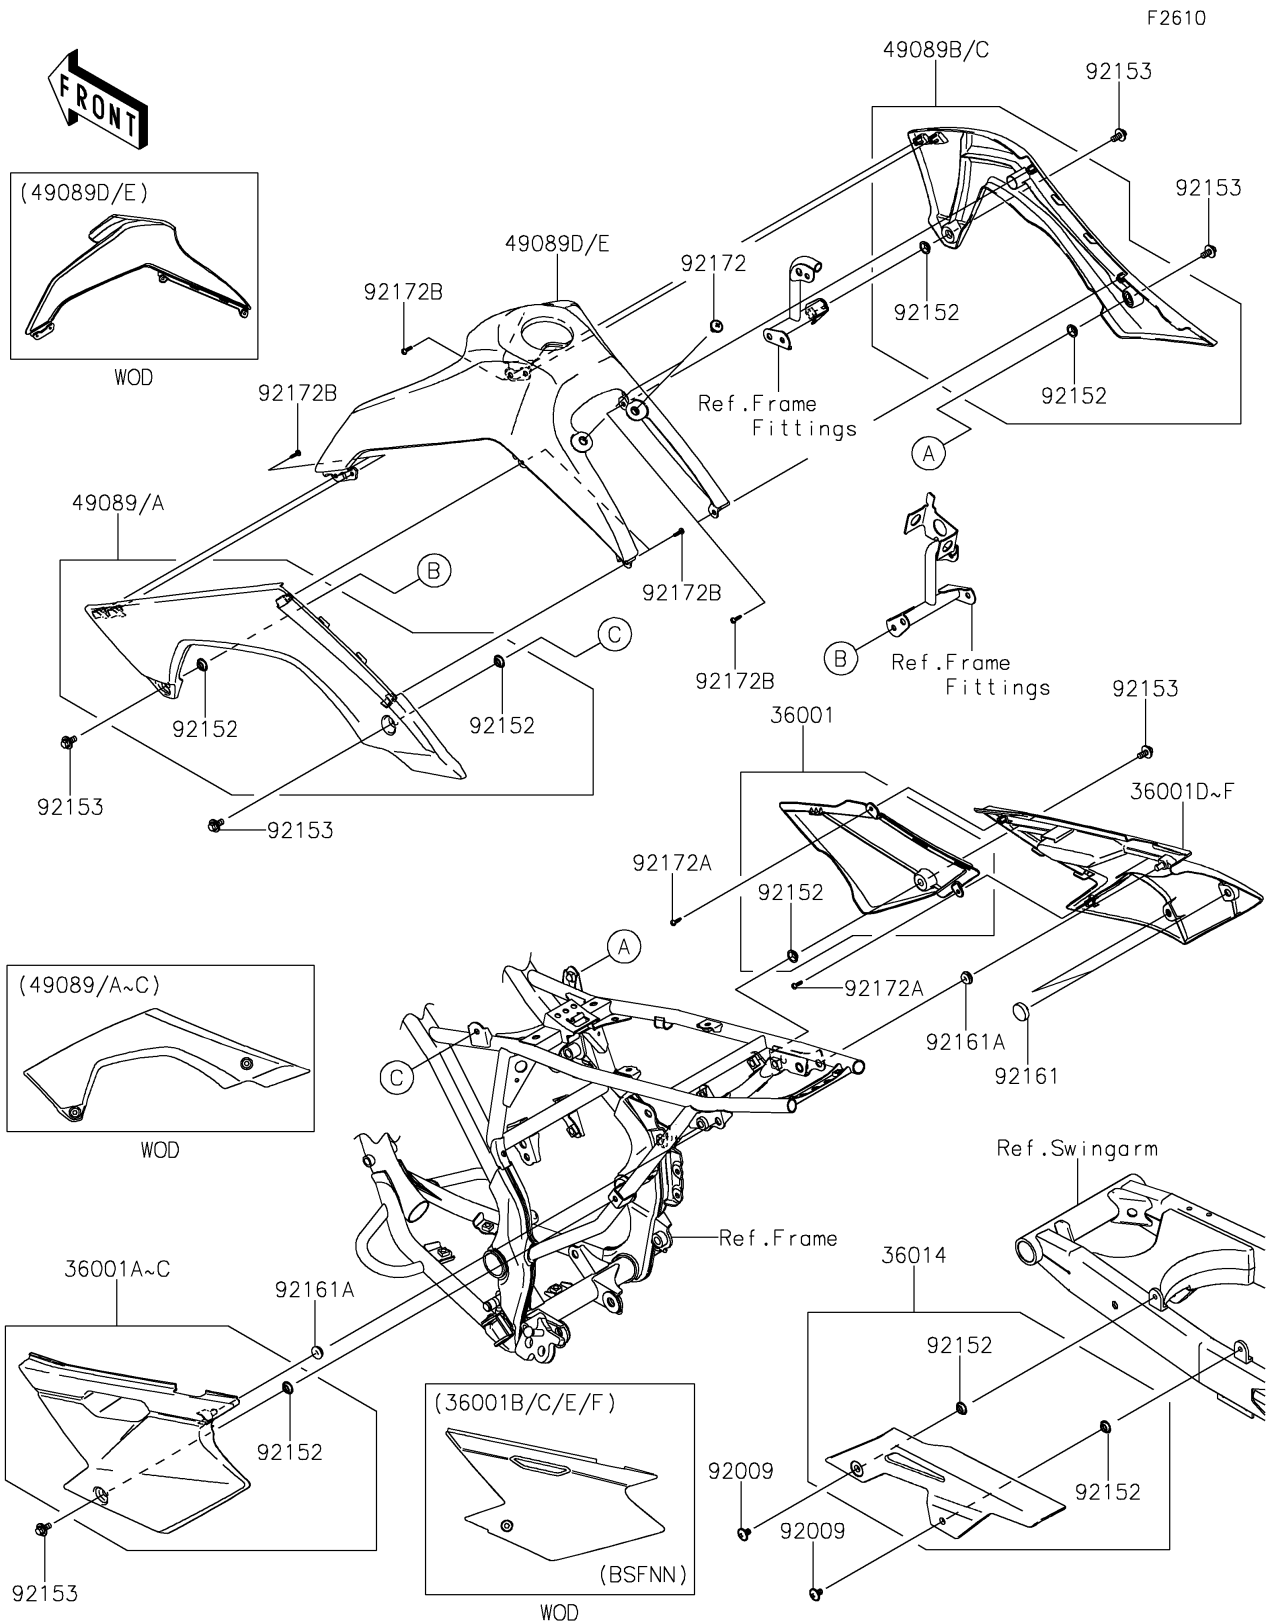

2023 KLX®140R L PARTS DIAGRAM

Side Covers/Chain Cover

2023 KLX®140R L PARTS LIST

Side Covers/Chain Cover

ITEM NAME	PART NUMBER	QUANTITY
COVER-SIDE,FR,RH,EBONY (Ref # 36001)	36001-0125-6C	1
COVER-SIDE,RR,LH,B.WHITE (Ref # 36001A)	36001-0154-266	1
COVER-SIDE,RR,RH,B.WHITE (Ref # 36001D)	36001-0156-266	1
CASE-CHAIN (Ref # 36014)	36014-0044	1
SHROUD-ENGINE,LH,L.GREEN (Ref # 49089)	49089-0053-290	1
SHROUD-ENGINE,RH,L.GREEN (Ref # 49089B)	49089-0054-290	1
SHROUD-ENGINE,UPP,L.GREEN (Ref # 49089D)	49089-0954-290	1
SCREW,6X10 (Ref # 92009)	92009-1729	2
COLLAR,8.8X11.2X4 (Ref # 92152)	92152-0909	8
BOLT,FLANGED,6X14 (Ref # 92153)	92153-0936	6
DAMPER (Ref # 92161)	92161-0336	2
DAMPER (Ref # 92161A)	92161-0631	2
SCREW,6X10 (Ref # 92172)	92172-0098	2
SCREW,TAPPING,4X12 (Ref # 92172A)	92172-0233	2
SCREW,TAPPING,4X12 (Ref # 92172B)	92172-1451	8