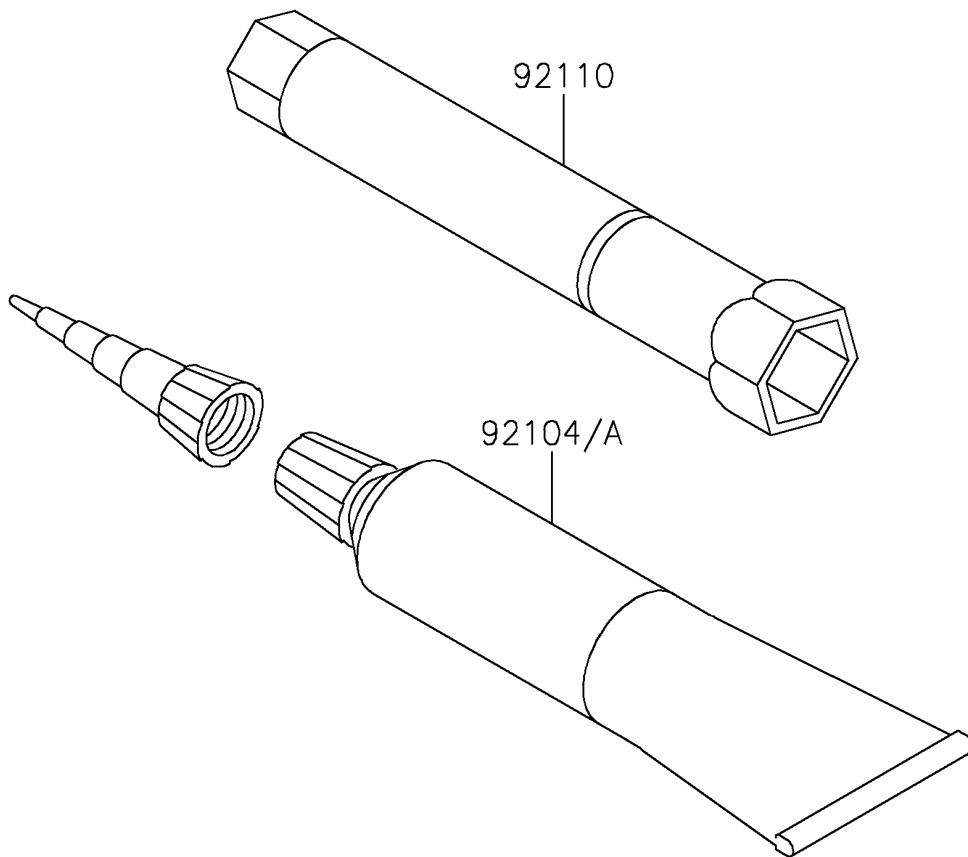

# 2024 KLX®140R L PARTS DIAGRAM

Owner's Tools

F2810

## 2024 KLX®140R L PARTS LIST

### Owner's Tools

ITEM NAME	PART NUMBER	QUANTITY
GASKET-LIQUID,TB1211F,CLEAR (Ref # 92104)	92104-0004	1
GASKET-LIQUID,TB1216B,BLACK (Ref # 92104A)	92104-1064	1
TOOL-WRENCH,BOX,16MM (Ref # 92110)	92110-1206	1