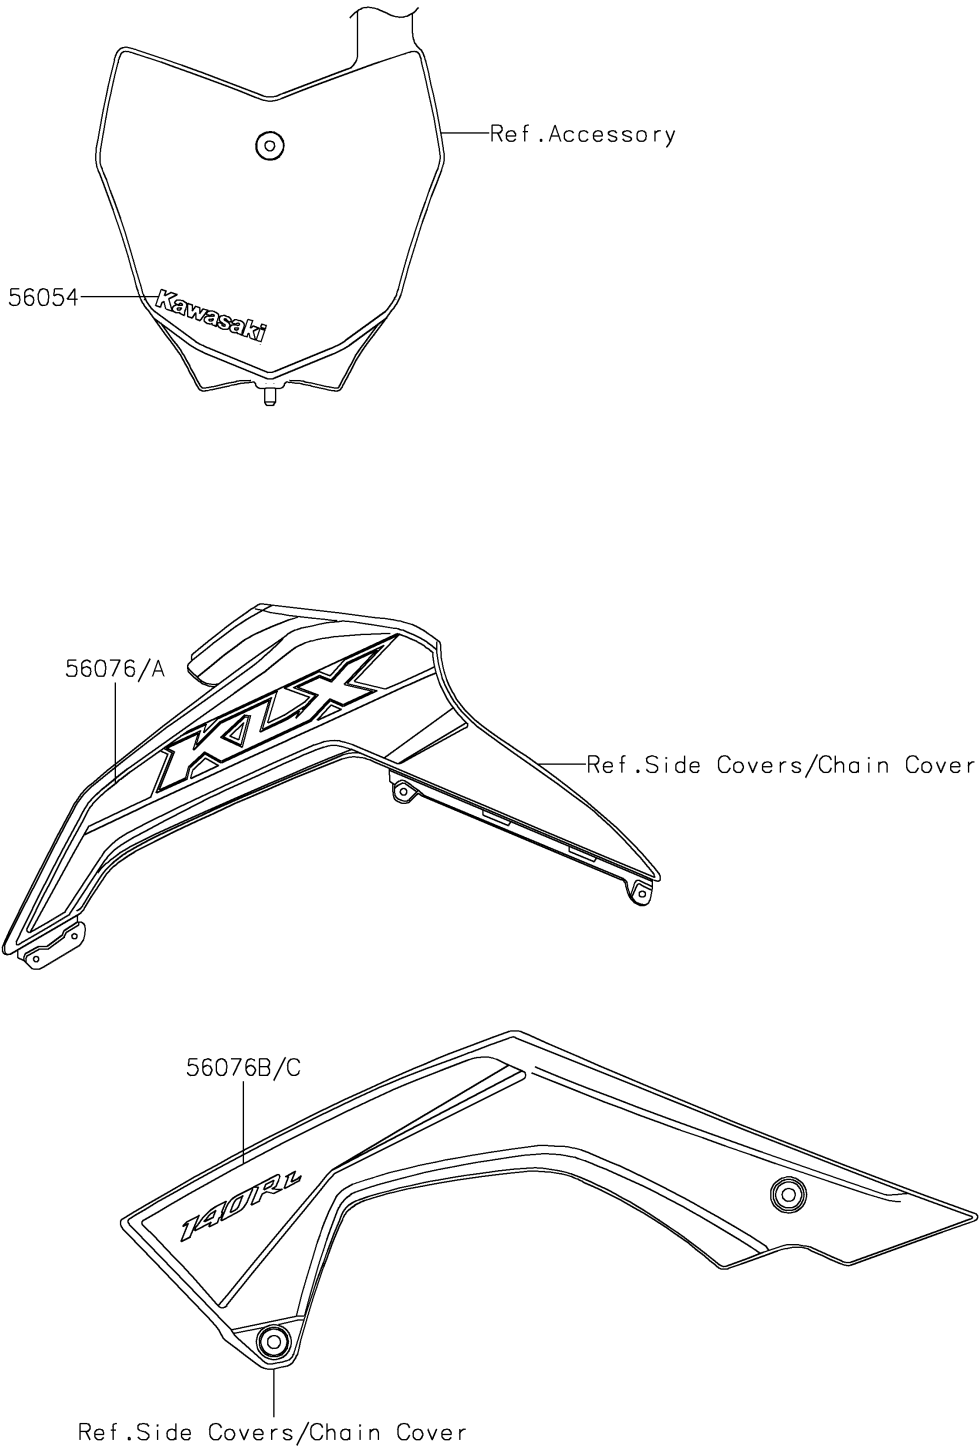

# 2023 KLX®140R L PARTS DIAGRAM

Decals(Green)(BPFNN)

F2861

## 2023 KLX®140R L PARTS LIST

Decals(Green)(BPFNN)

ITEM NAME	PART NUMBER	QUANTITY
MARK,KAWASAKI (Ref # 56054)	56054-2935	1
PATTERN,SHROUD,UPP,LH (Ref # 56076)	56076-4344	1
PATTERN,SHROUD,UPP,RH (Ref # 56076A)	56076-4345	1
PATTERN,SHROUD,LWR,LH (Ref # 56076B)	56076-4348	1
PATTERN,SHROUD,LWR,RH (Ref # 56076C)	56076-4349	1