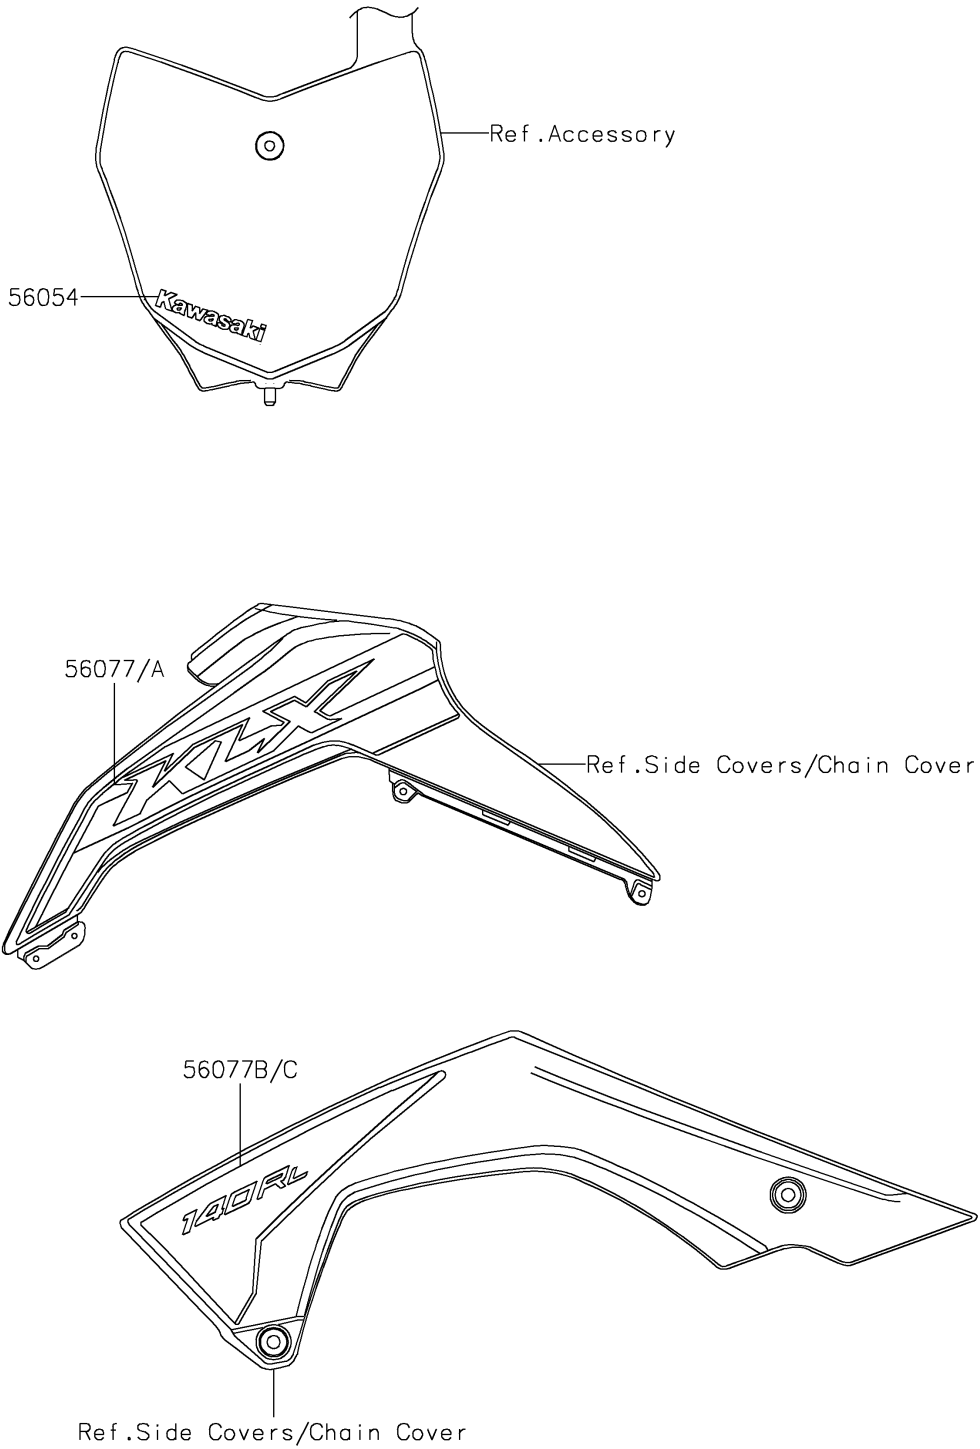

2025 KLX®140R L PARTS DIAGRAM

Decals(Green)(BRFNN)

F2861B

2025 KLX®140R L PARTS LIST

Decals(Green)(BRFNN)

ITEM NAME	PART NUMBER	QUANTITY
MARK,KAWASAKI (Ref # 56054)	56054-3962	1
PATTERN,SHROUD,UPP,LH (Ref # 56077)	56077-0404	1
PATTERN,SHROUD,UPP,RH (Ref # 56077A)	56077-0405	1
PATTERN,SHROUD,LWR,LH (Ref # 56077B)	56077-0408	1
PATTERN,SHROUD,LWR,RH (Ref # 56077C)	56077-0409	1