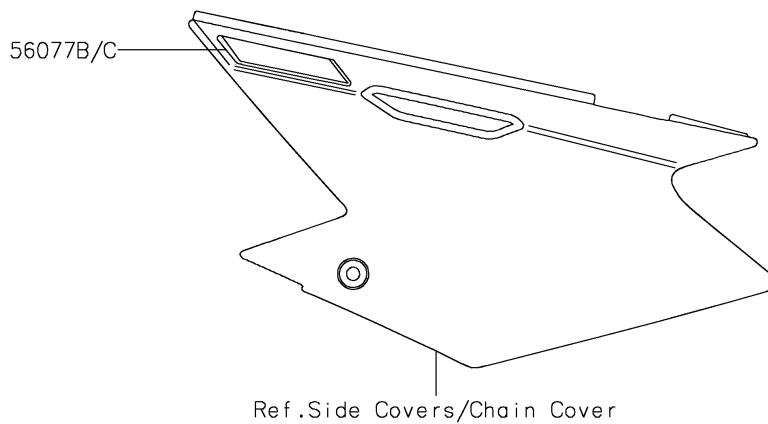

# 2025 KLX®140R L PARTS DIAGRAM

Decals(Green)(BSFNN)

F2861D

## 2025 KLX®140R L PARTS LIST

Decals(Green)(BSFNN)

ITEM NAME	PART NUMBER	QUANTITY
MARK,KAWASAKI (Ref # 56054)	56054-3938	1
MARK,SIDE COVER,140RL (Ref # 56054A)	56054-4225	2
PATTERN,SHROUD,LH (Ref # 56077)	56077-1792	1
PATTERN,SHROUD,RH (Ref # 56077A)	56077-1793	1
PATTERN,SIDE COVER,LH (Ref # 56077B)	56077-1794	1
PATTERN,SIDE COVER,RH (Ref # 56077C)	56077-1795	1