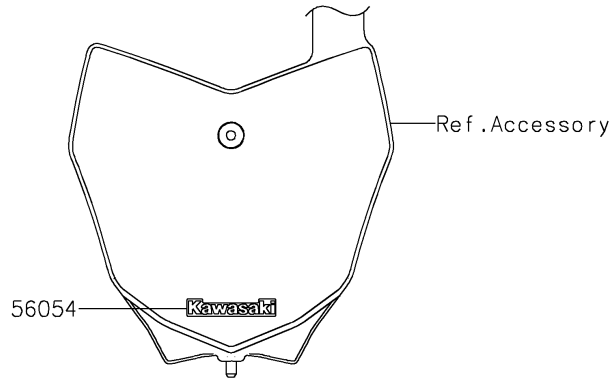

# 2025 KLX®140R L PARTS DIAGRAM

Decals(Green)(BSFNN)

F2861D

## 2025 KLX®140R L PARTS LIST

Decals(Green)(BSFNN)

ITEM NAME	PART NUMBER	QUANTITY
MARK,KAWASAKI (Ref # 56054)	56054-3938	1
MARK,SIDE COVER,140RL (Ref # 56054A)	56054-4225	2
PATTERN,SHROUD,LH (Ref # 56077)	56077-1792	1
PATTERN,SHROUD,RH (Ref # 56077A)	56077-1793	1
PATTERN,SIDE COVER,LH (Ref # 56077B)	56077-1794	1
PATTERN,SIDE COVER,RH (Ref # 56077C)	56077-1795	1