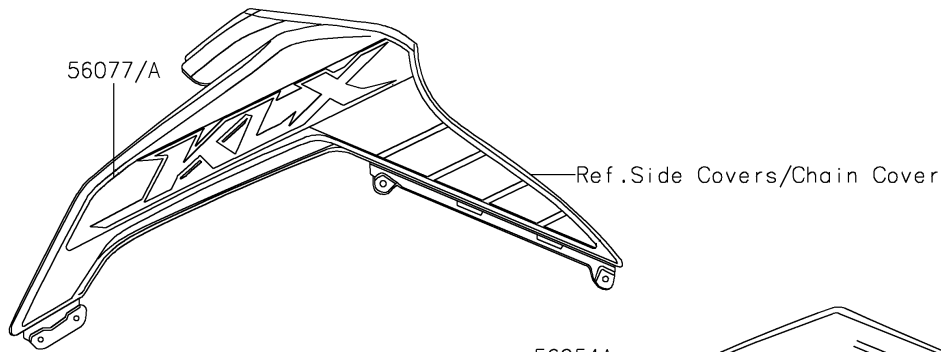

# 2025 KLX®140R L PARTS DIAGRAM

Decals(Green)(BSFNN)

F2861D

## 2025 KLX®140R L PARTS LIST

Decals(Green)(BSFNN)

ITEM NAME	PART NUMBER	QUANTITY
MARK,KAWASAKI (Ref # 56054)	56054-3938	1
MARK,SIDE COVER,140RL (Ref # 56054A)	56054-4225	2
PATTERN,SHROUD,LH (Ref # 56077)	56077-1792	1
PATTERN,SHROUD,RH (Ref # 56077A)	56077-1793	1
PATTERN,SIDE COVER,LH (Ref # 56077B)	56077-1794	1
PATTERN,SIDE COVER,RH (Ref # 56077C)	56077-1795	1