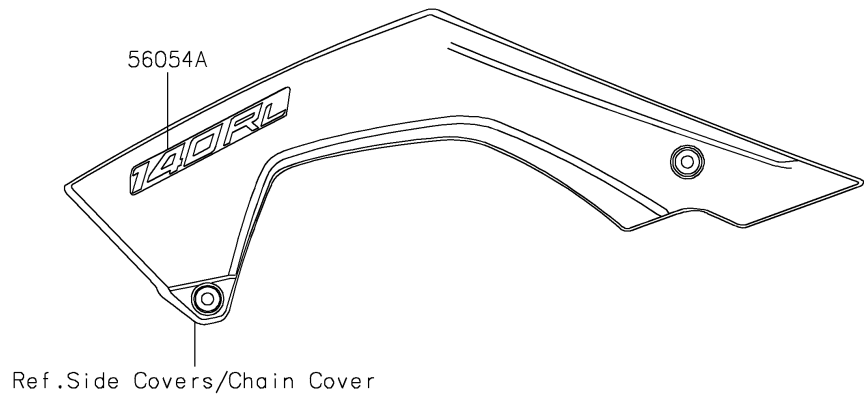

# 2025 KLX®140R L PARTS DIAGRAM

Decals(Green)(BSFNN)

F2861D

## 2025 KLX®140R L PARTS LIST

Decals(Green)(BSFNN)

ITEM NAME	PART NUMBER	QUANTITY
MARK,KAWASAKI (Ref # 56054)	56054-3938	1
MARK,SIDE COVER,140RL (Ref # 56054A)	56054-4225	2
PATTERN,SHROUD,LH (Ref # 56077)	56077-1792	1
PATTERN,SHROUD,RH (Ref # 56077A)	56077-1793	1
PATTERN,SIDE COVER,LH (Ref # 56077B)	56077-1794	1
PATTERN,SIDE COVER,RH (Ref # 56077C)	56077-1795	1