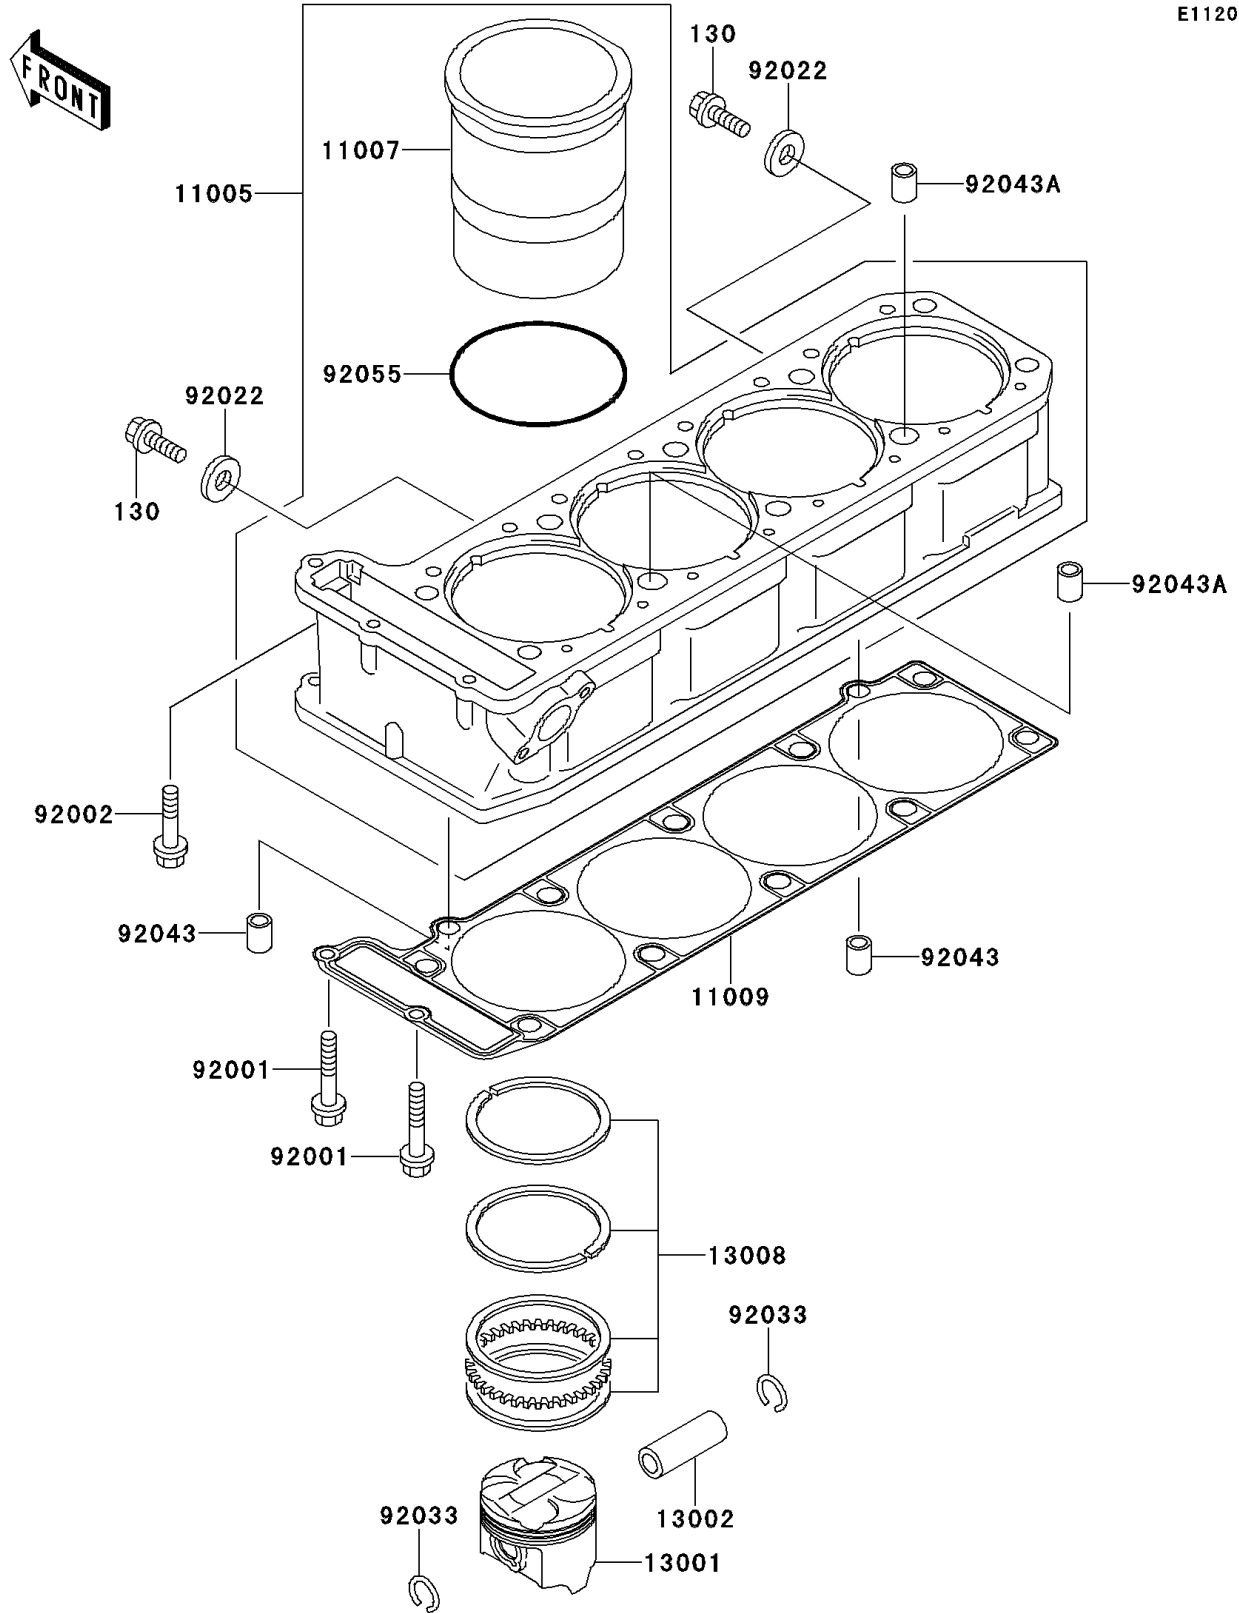

1996 Ninja® ZX™-11 PARTS DIAGRAM

Cylinder/Piston(s)

E1120

1996 Ninja® ZX™-11 PARTS LIST

Cylinder/Piston(s)

ITEM NAME	PART NUMBER	QUANTITY
BOLT-FLANGED,6X10,BLACK (Ref # 130)	130C0610	2
CYLINDER-ENGINE (Ref # 11005)	11005-1615	1
LINER-CYLINDER (Ref # 11007)	11007-1114	4
GASKET,CYLINDER BASE (Ref # 11009)	11009-1847	1
PISTON-ENGINE (Ref # 13001)	13001-1397	4
PIN-PISTON (Ref # 13002)	13002-1058	4
RING-SET-PISTON (Ref # 13008)	13008-1152	4
BOLT,6X38 (Ref # 92001)	92001-1899	2
BOLT,6X30 (Ref # 92002)	92002-1138	1
WASHER,6.2X11X1 (Ref # 92022)	92022-304	2
RING-SNAP,20.5X1.2 (Ref # 92033)	92033-1099	8
PIN,8.2X10X14 (Ref # 92043)	92043-1264	2
PIN,11.5X14X14 (Ref # 92043A)	92043-1279	2
RING-O,82.6X2.4 (Ref # 92055)	92055-1465	4