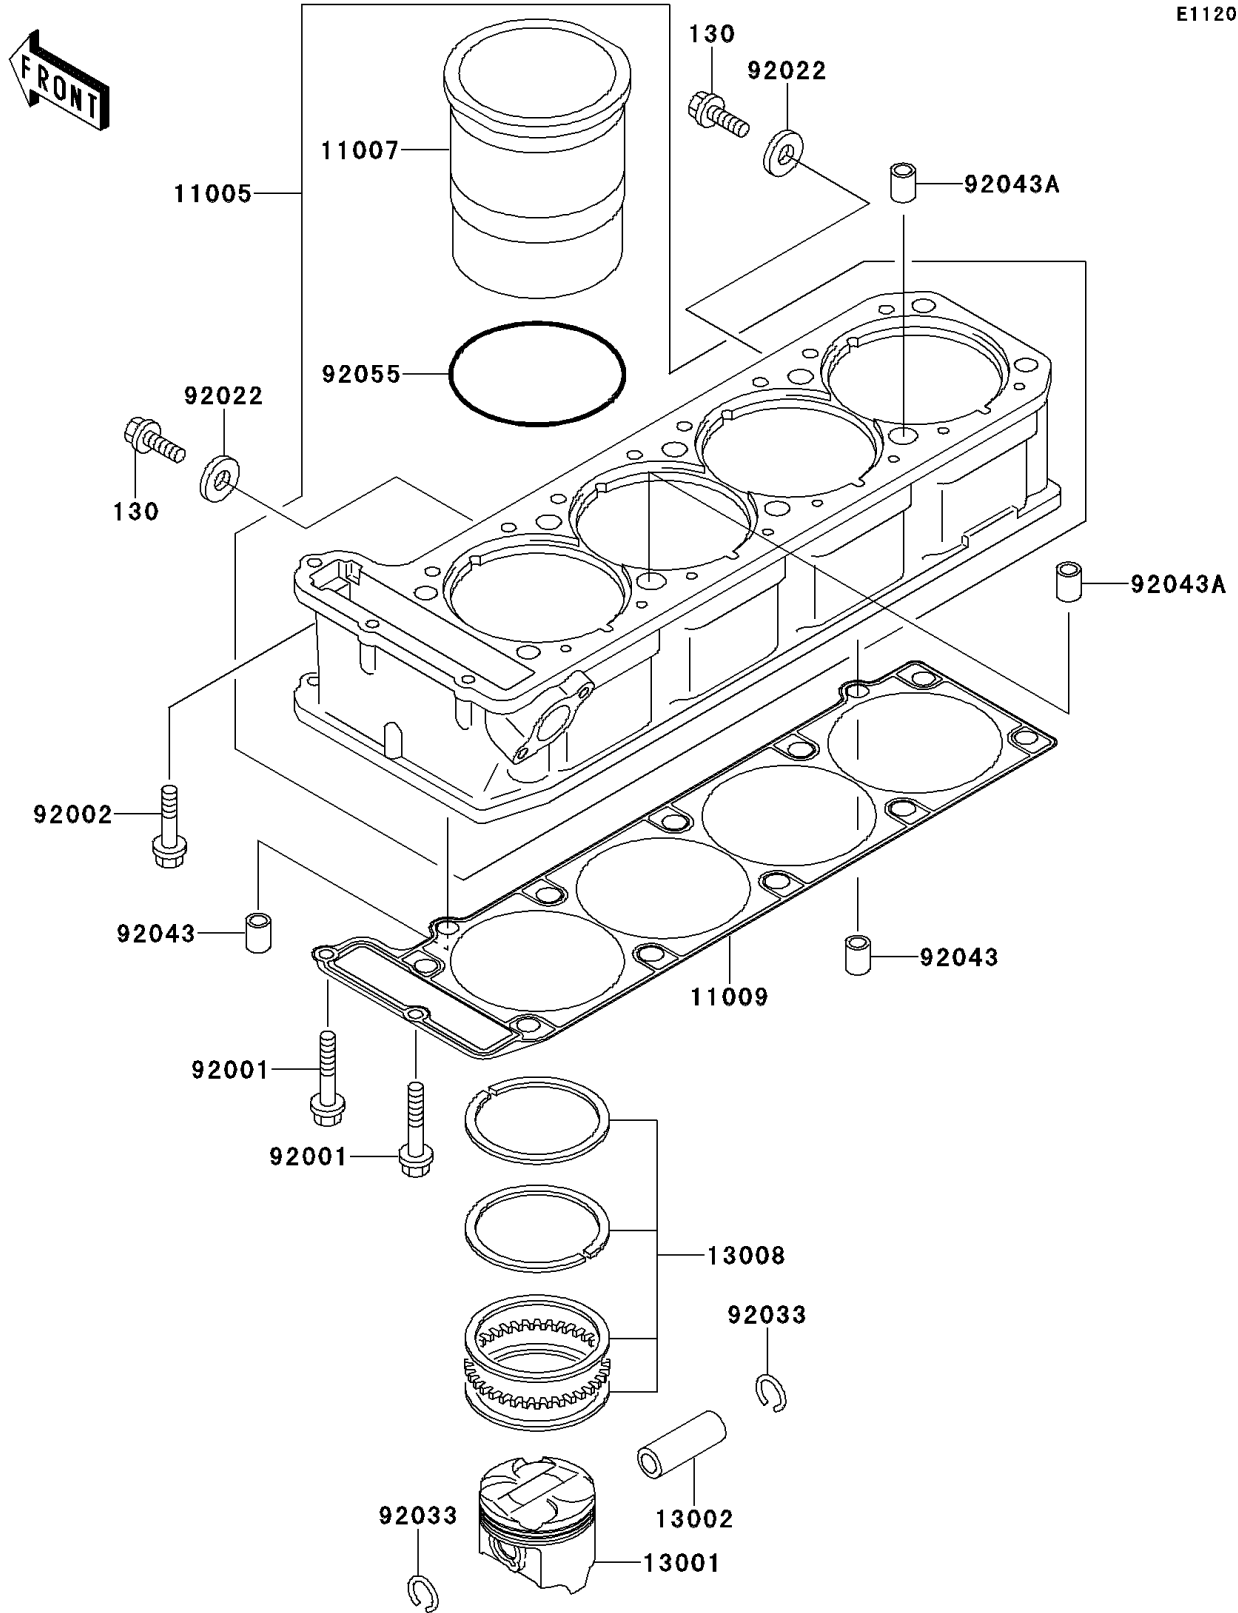

1996 Ninja® ZX™-11 PARTS DIAGRAM

Cylinder/Piston(s)

E1120

1996 Ninja® ZX™-11 PARTS LIST

Cylinder/Piston(s)

ITEM NAME	PART NUMBER	QUANTITY
BOLT-FLANGED,6X10,BLACK (Ref # 130)	130C0610	2
CYLINDER-ENGINE (Ref # 11005)	11005-1615	1
LINER-CYLINDER (Ref # 11007)	11007-1114	4
GASKET,CYLINDER BASE (Ref # 11009)	11009-1847	1
PISTON-ENGINE (Ref # 13001)	13001-1397	4
PIN-PISTON (Ref # 13002)	13002-1058	4
RING-SET-PISTON (Ref # 13008)	13008-1152	4
BOLT,6X38 (Ref # 92001)	92001-1899	2
BOLT,6X30 (Ref # 92002)	92002-1138	1
WASHER,6.2X11X1 (Ref # 92022)	92022-304	2
RING-SNAP,20.5X1.2 (Ref # 92033)	92033-1099	8
PIN,8.2X10X14 (Ref # 92043)	92043-1264	2
PIN,11.5X14X14 (Ref # 92043A)	92043-1279	2
RING-O,82.6X2.4 (Ref # 92055)	92055-1465	4