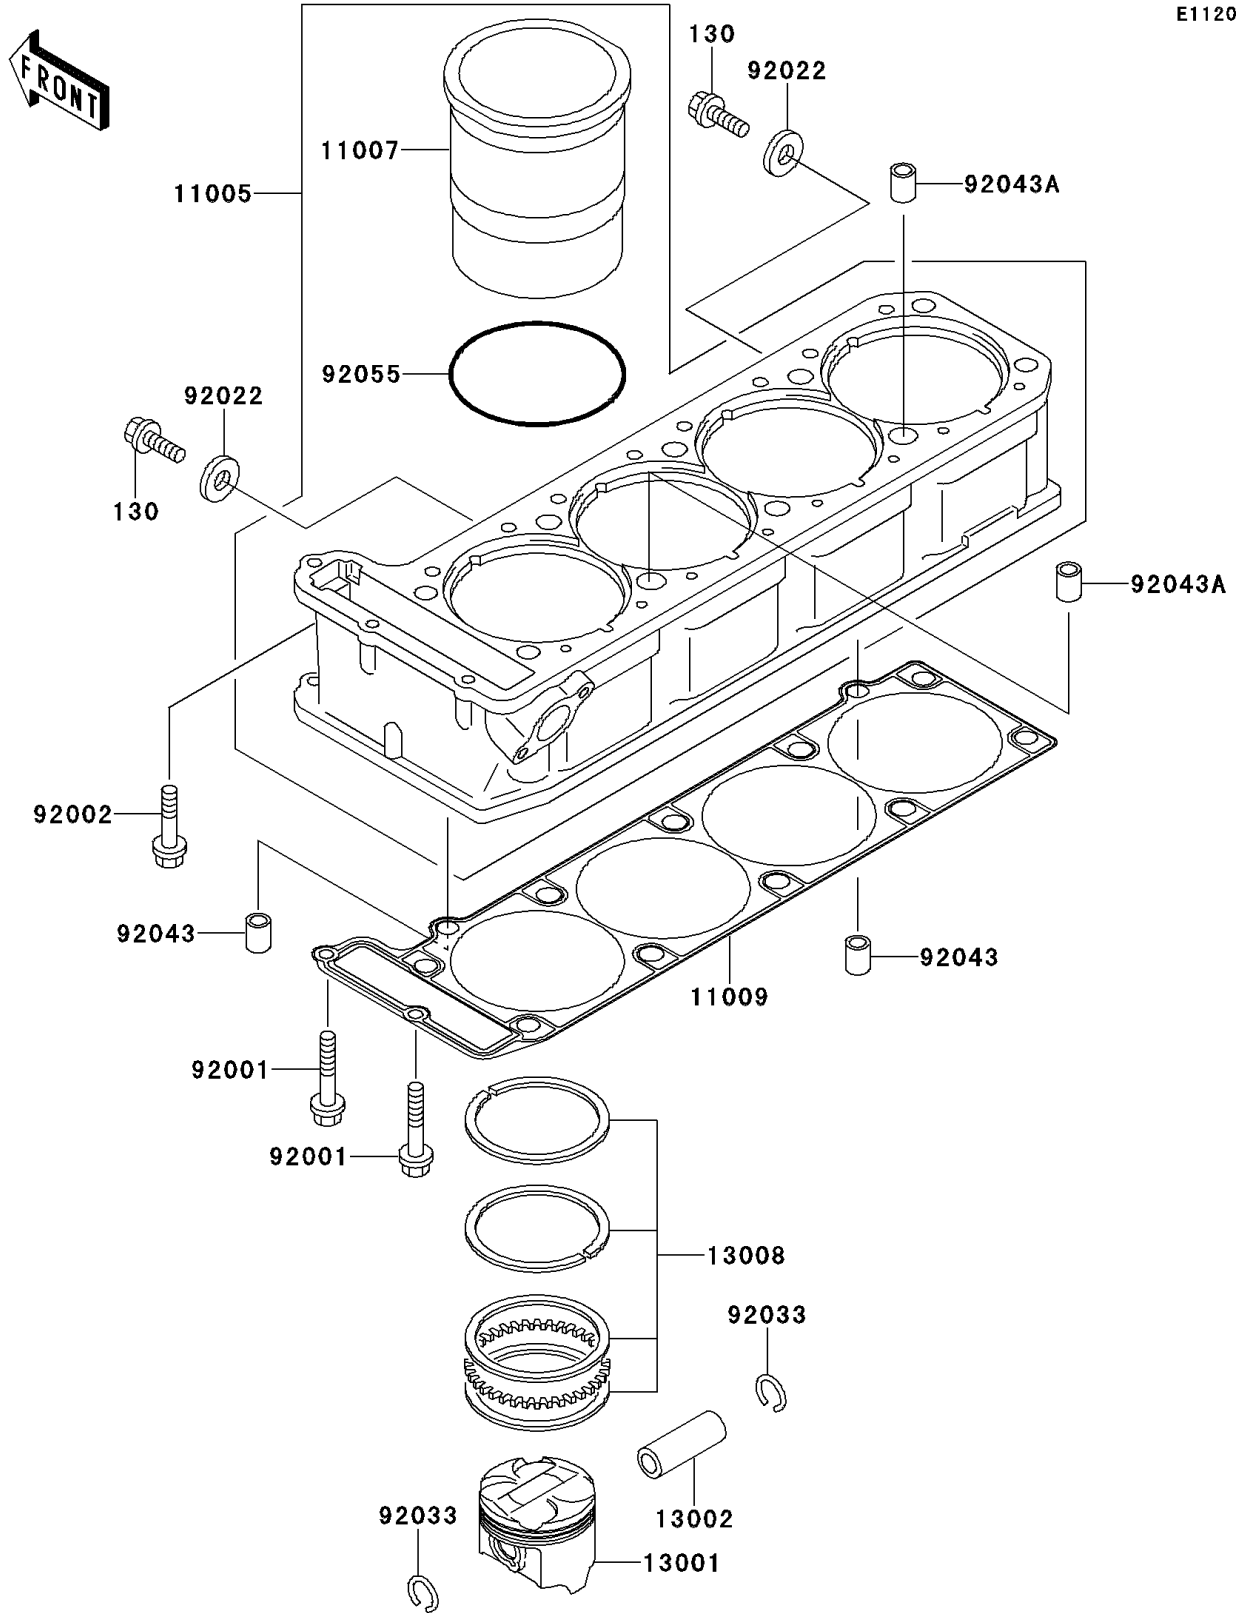

# 1997 Ninja® ZX™ -11 PARTS DIAGRAM

Cylinder/Piston(s)

E1120

## 1997 Ninja® ZX™ -11 PARTS LIST

Cylinder/Piston(s)

ITEM NAME	PART NUMBER	QUANTITY
BOLT-FLANGED,6X10,BLACK (Ref # 130)	130C0610	2
CYLINDER-ENGINE (Ref # 11005)	11005-1615	1
LINER-CYLINDER (Ref # 11007)	11007-1114	4
GASKET,CYLINDER BASE (Ref # 11009)	11009-1847	1
PISTON-ENGINE (Ref # 13001)	13001-1397	4
PIN-PISTON (Ref # 13002)	13002-1058	4
RING-SET-PISTON (Ref # 13008)	13008-1152	4
BOLT,6X38 (Ref # 92001)	92001-1899	2
BOLT,6X30 (Ref # 92002)	92002-1138	1
WASHER,6.2X11X1 (Ref # 92022)	92022-304	2
RING-SNAP,20.5X1.2 (Ref # 92033)	92033-1099	8
PIN,8.2X10X14 (Ref # 92043)	92043-1264	2
PIN,11.5X14X14 (Ref # 92043A)	92043-1279	2
RING-O,82.6X2.4 (Ref # 92055)	92055-1465	4