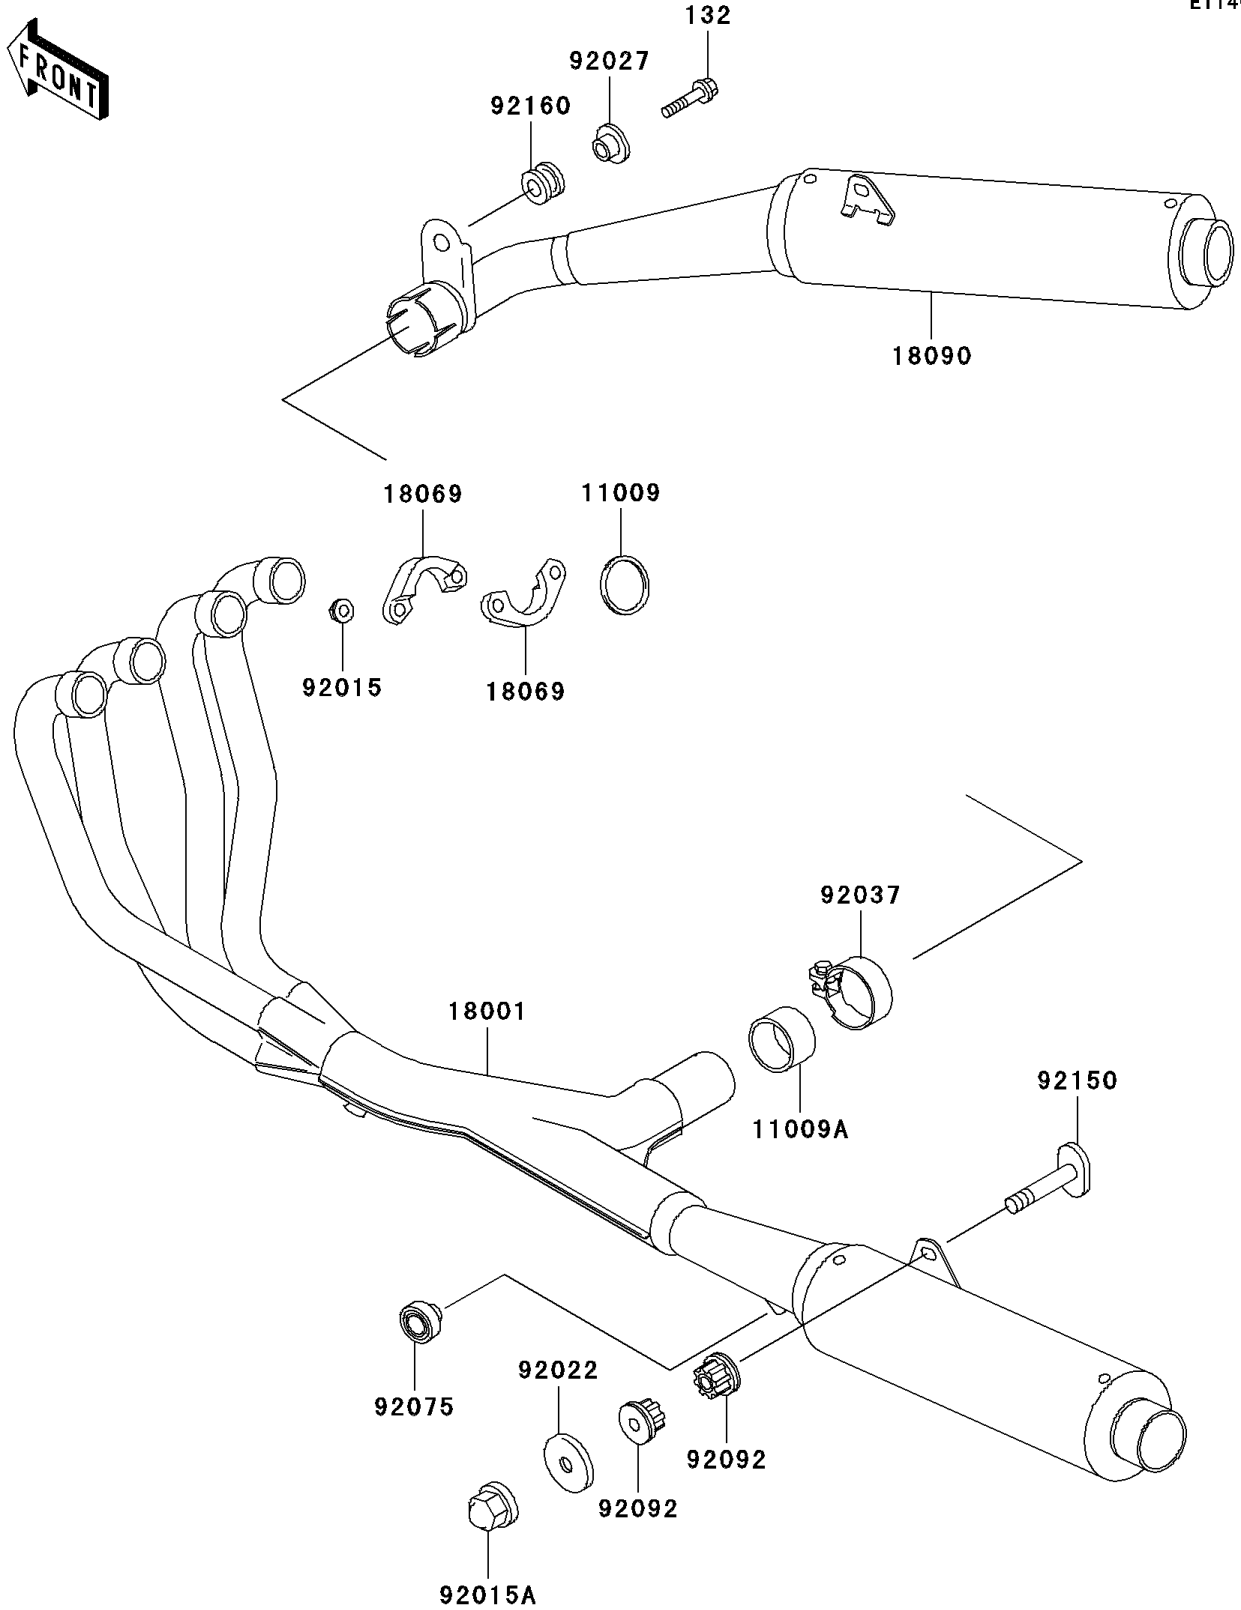

1996 Ninja® ZX™-11 PARTS DIAGRAM

Muffler(s)

E1140

1996 Ninja® ZX™-11 PARTS LIST

Muffler(s)

ITEM NAME	PART NUMBER	QUANTITY
BOLT-FLANGED-SMALL (Ref # 132)	132G0835	1
GASKET,EXHAUST PIPE HOLDER (Ref # 11009)	11009-1840	4
GASKET,MUFFLER CONNECTING (Ref # 11009A)	11009-1888	1
MUFFLER,LH (Ref # 18001)	18001-1854	1
HOLDER-EXHAUST PIPE (Ref # 18069)	18069-1122	8
BODY-COMP-MUFFLER,RH (Ref # 18090)	18090-1277	1
NUT,LOCK,8MM (Ref # 92015)	92015-1380	8
NUT,10MM (Ref # 92015A)	92015-1649	2
WASHER (Ref # 92022)	92022-289	2
COLLAR,L=14 (Ref # 92027)	92027-1134	1
CLAMP,POWER CHAMBER (Ref # 92037)	92037-1537	1
DAMPER (Ref # 92075)	92075-015	1
BUSHING-RUBBER,MUFFLER (Ref # 92092)	92092-1013	4
BOLT,10X55 (Ref # 92150)	92150-1792	2
DAMPER (Ref # 92160)	92160-1007	1