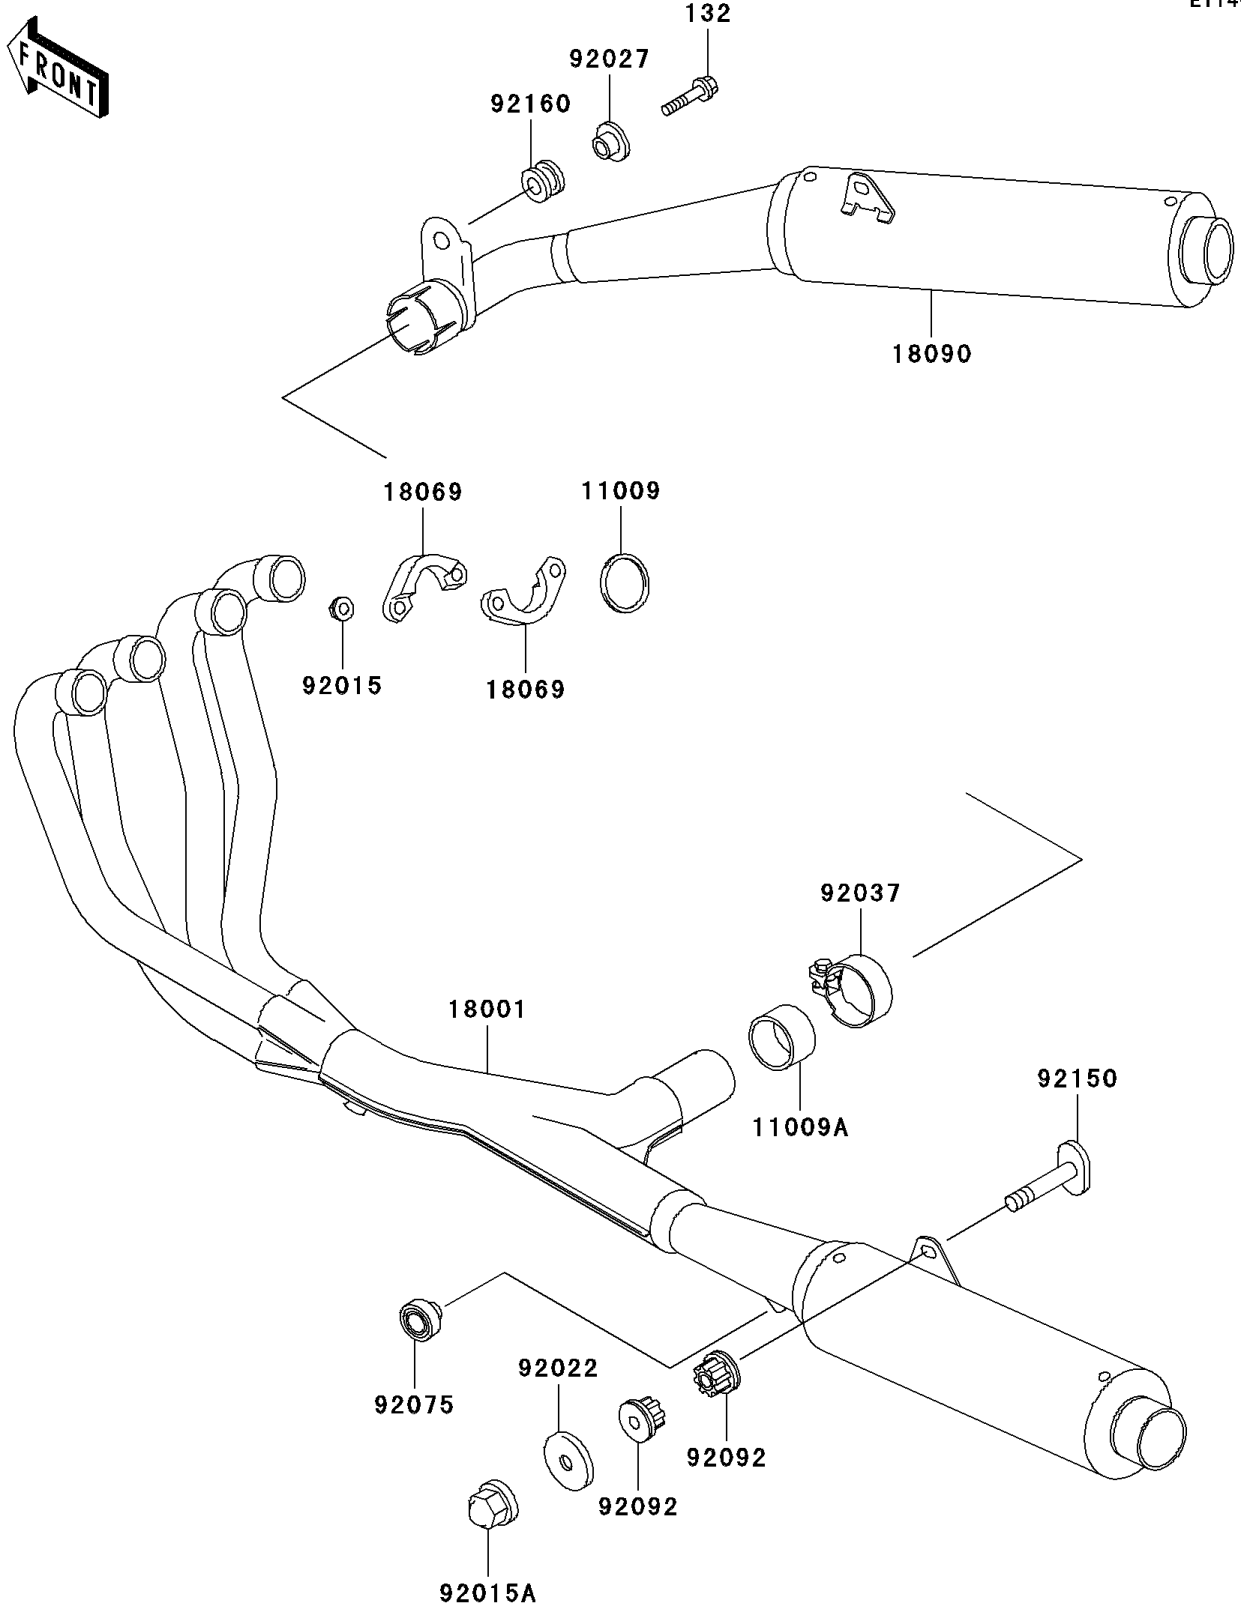

# 1997 Ninja® ZX™-11 PARTS DIAGRAM

Muffler(s)

E1140

# 1997 Ninja® ZX™ -11 PARTS LIST

Muffler(s)

ITEM NAME	PART NUMBER	QUANTITY
BOLT-FLANGED-SMALL (Ref # 132)	132G0835	1
GASKET,EXHAUST PIPE HOLDER (Ref # 11009)	11009-1840	4
GASKET,MUFFLER CONNECTING (Ref # 11009A)	11009-1888	1
MUFFLER,LH (Ref # 18001)	18001-1854	1
HOLDER-EXHAUST PIPE (Ref # 18069)	18069-1122	8
BODY-COMP-MUFFLER,RH (Ref # 18090)	18090-1277	1
NUT,LOCK,8MM (Ref # 92015)	92015-1380	8
NUT,10MM (Ref # 92015A)	92015-1649	2
WASHER (Ref # 92022)	92022-289	2
COLLAR,L=14 (Ref # 92027)	92027-1134	1
CLAMP,POWER CHAMBER (Ref # 92037)	92037-1537	1
DAMPER (Ref # 92075)	92075-015	1
BUSHING-RUBBER,MUFFLER (Ref # 92092)	92092-1013	4
BOLT,10X55 (Ref # 92150)	92150-1792	2
DAMPER (Ref # 92160)	92160-1007	1