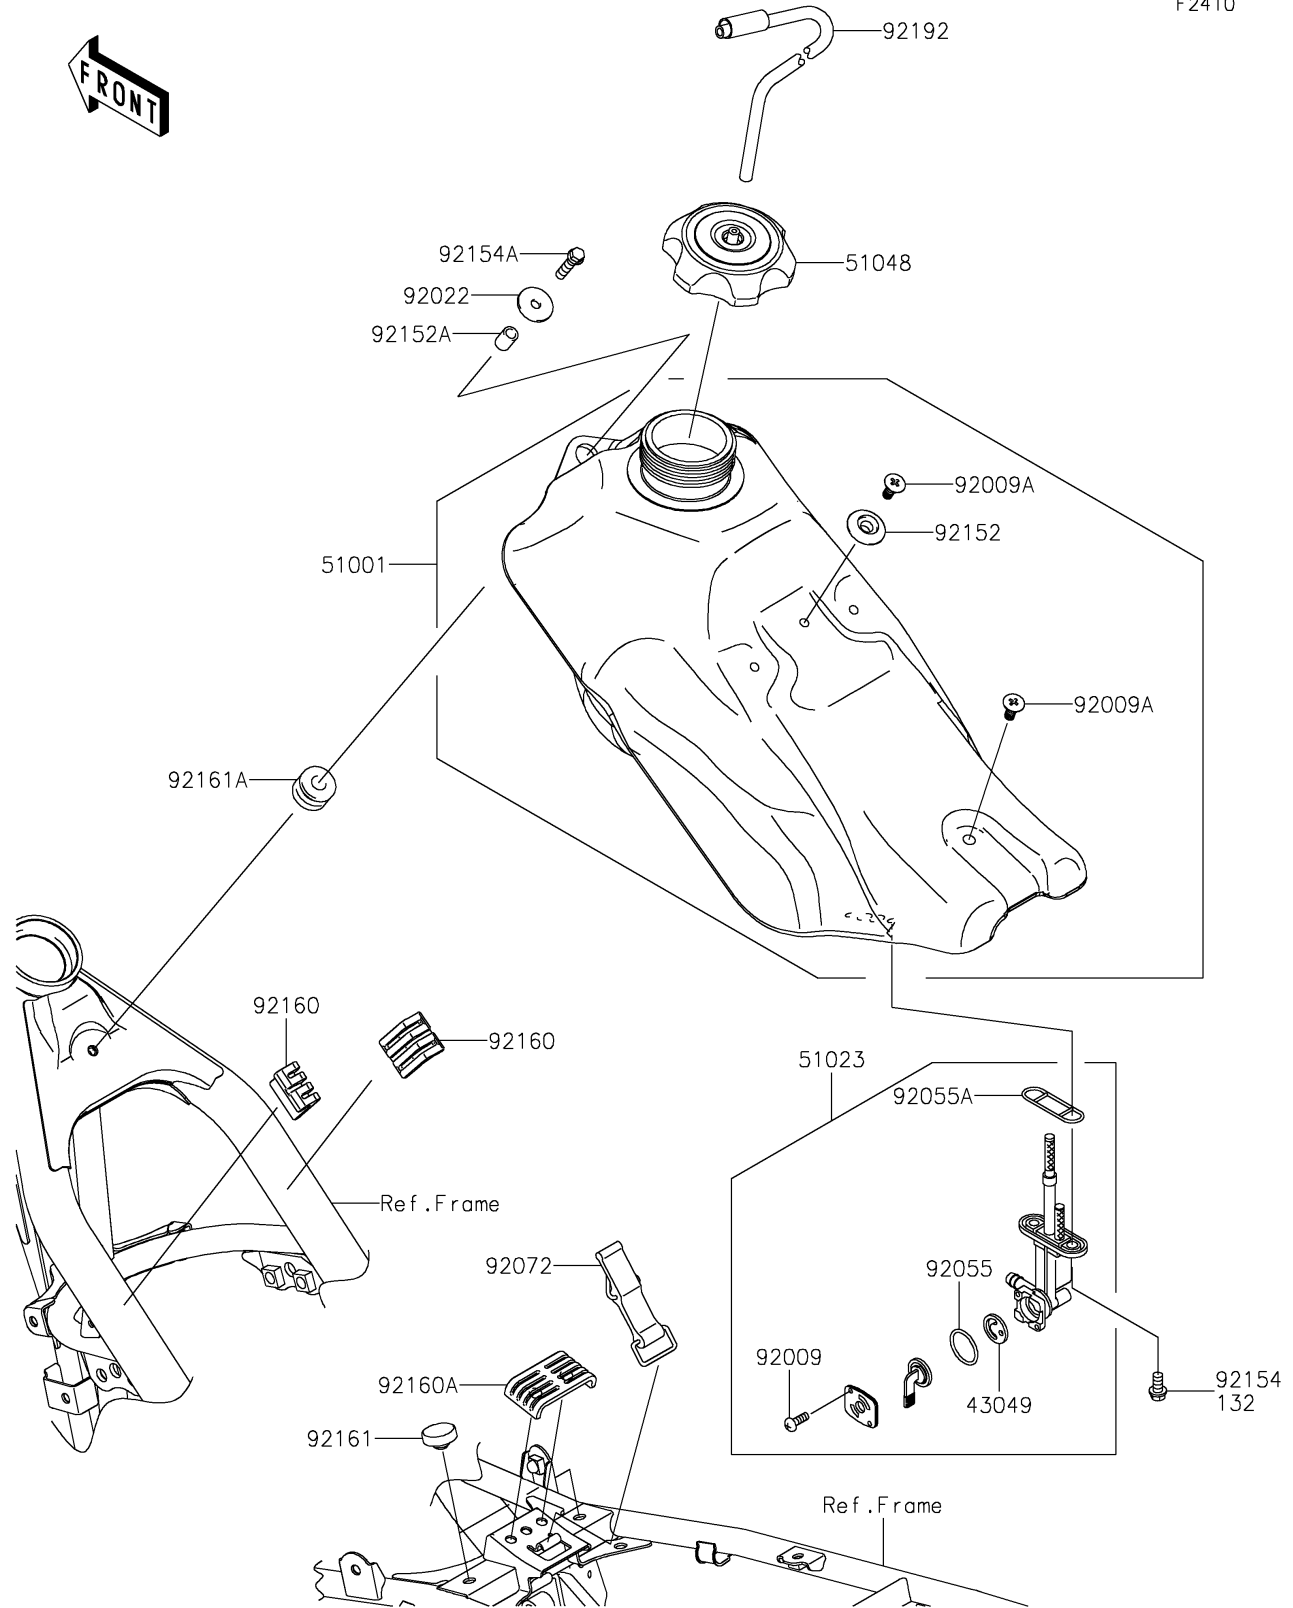

2023 KLX®140R F PARTS DIAGRAM

Fuel Tank

F2410

2023 KLX®140R F PARTS LIST

Fuel Tank

ITEM NAME	PART NUMBER	QUANTITY
PACKING,VALVE (Ref # 43049)	43049-1102	1
TANK-COMP-FUEL (Ref # 51001)	51001-0924	1
TAP-ASSY,FUEL (Ref # 51023)	51023-0720	1
CAP-ASSY-TANK,FUEL (Ref # 51048)	51048-0009	1
SCREW,3X5 (Ref # 92009)	92009-1123	2
SCREW,6MM (Ref # 92009A)	92009-1971	2
WASHER,6.5X24X2 (Ref # 92022)	92022-1690	1
RING-O,FUEL TAP LEVER (Ref # 92055)	92055-0960	1
RING-O,FUEL TAP PACKING (Ref # 92055A)	92055-1112	1
BAND,FUEL TANK (Ref # 92072)	92072-0109	1
COLLAR (Ref # 92152)	92152-0569	1
COLLAR,6.8X10X14 (Ref # 92152A)	92152-2888	1
BOLT,FLANGED-SMALL,6X25 (Ref # 92154A)	92154-4445	1
DAMPER,FUEL TANK (Ref # 92160)	92160-1328	2
DAMPER,FUEL TANK,RR (Ref # 92160A)	92160-1397	1
DAMPER (Ref # 92161)	92161-0336	2
DAMPER (Ref # 92161A)	92161-1523	1
TUBE (Ref # 92192)	92192-0161	1
BOLT-FLANGED-SMALL,6X12 (Ref # 132)	132BA0612	2