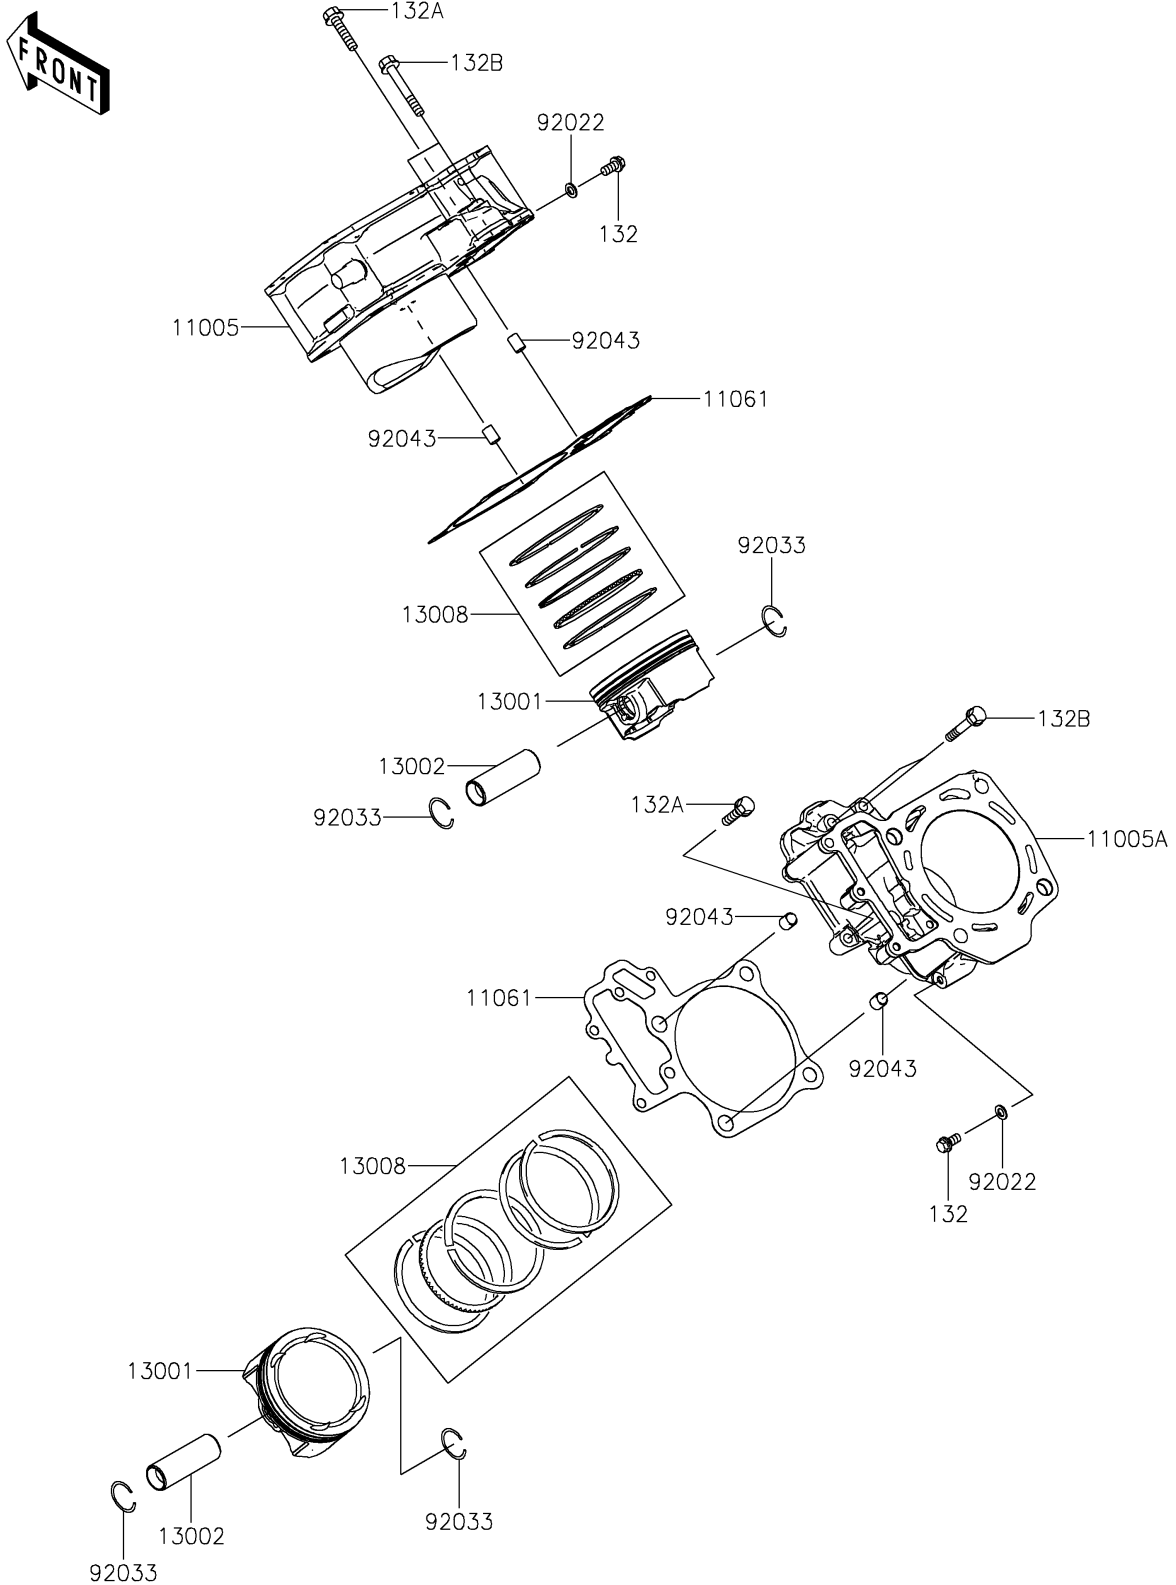

2024 Teryx4™ S Camo PARTS DIAGRAM

Cylinder/Piston(s)

E1120

2024 Teryx4™ S Camo PARTS LIST

Cylinder/Piston(s)

ITEM NAME	PART NUMBER	QUANTITY
CYLINDER-ENGINE,FR (Ref # 11005)	11005-0628	1
CYLINDER-ENGINE,RR (Ref # 11005A)	11005-0629	1
GASKET,CYLINDER BASE (Ref # 11061)	11061-0730	2
PISTON-ENGINE (Ref # 13001)	13001-0740	2
PIN-PISTON (Ref # 13002)	13002-0711	2
RING-SET-PISTON (Ref # 13008)	13008-0042	2
WASHER,6.2X11X1 (Ref # 92022)	92022-304	2
RING-SNAP (Ref # 92033)	92033-1207	4
PIN,10.1X12X14 (Ref # 92043)	92043-4009	4
BOLT-FLANGED-SMALL,6X12 (Ref # 132)	132BA0612	2
BOLT-FLANGED-SMALL,6X30 (Ref # 132A)	132BA0630	2
BOLT-FLANGED-SMALL,6X40 (Ref # 132B)	132BA0640	4