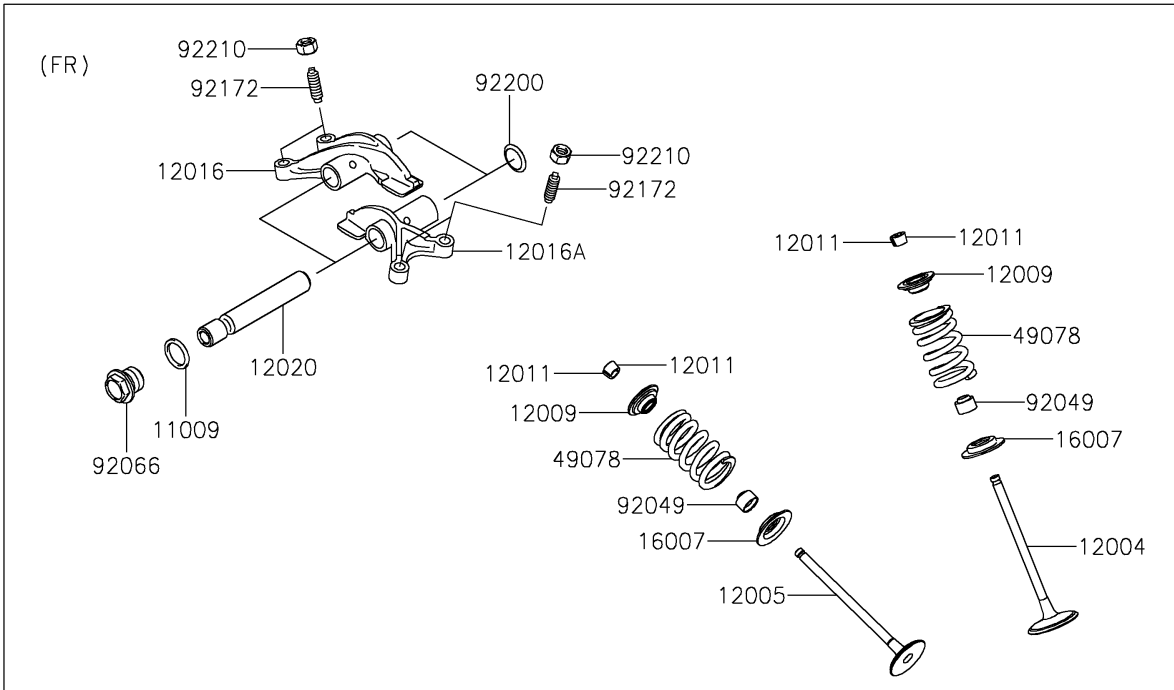

2024 TERYX4™ S CAMO PARTS DIAGRAM

Valve(s)

E1210

2024 TERYX4™ S CAMO PARTS LIST

Valve(s)

ITEM NAME	PART NUMBER	QUANTITY
GASKET,14X18X1.5 (Ref # 11009)	11009-1430	4
VALVE-INTAKE (Ref # 12004)	12004-0048	4
VALVE-EXHAUST (Ref # 12005)	12005-0047	4
RETAINER-VALVE SPRING (Ref # 12009)	12009-1056	8
COLLET (Ref # 12011)	12011-1051	16
ARM-ROCKER,EXHAUST (Ref # 12016)	12016-1128	2
ARM-ROCKER,INTAKE (Ref # 12016A)	12016-1129	2
SHAFT-ROCKER (Ref # 12020)	12020-0004	4
SEAT-SPRING (Ref # 16007)	16007-0703	8
SPRING-ENGINE VALVE (Ref # 49078)	49078-0014	8
SEAL-OIL,VSB58.558 (Ref # 92049)	92049-1218	8
PLUG,DRAIN (Ref # 92066)	92066-2196	4
SCREW,6MM (Ref # 92172)	92172-0737	8
WASHER,13X17X0.3 (Ref # 92200)	92200-0808	4
NUT,6MM (Ref # 92210)	92210-1490	8