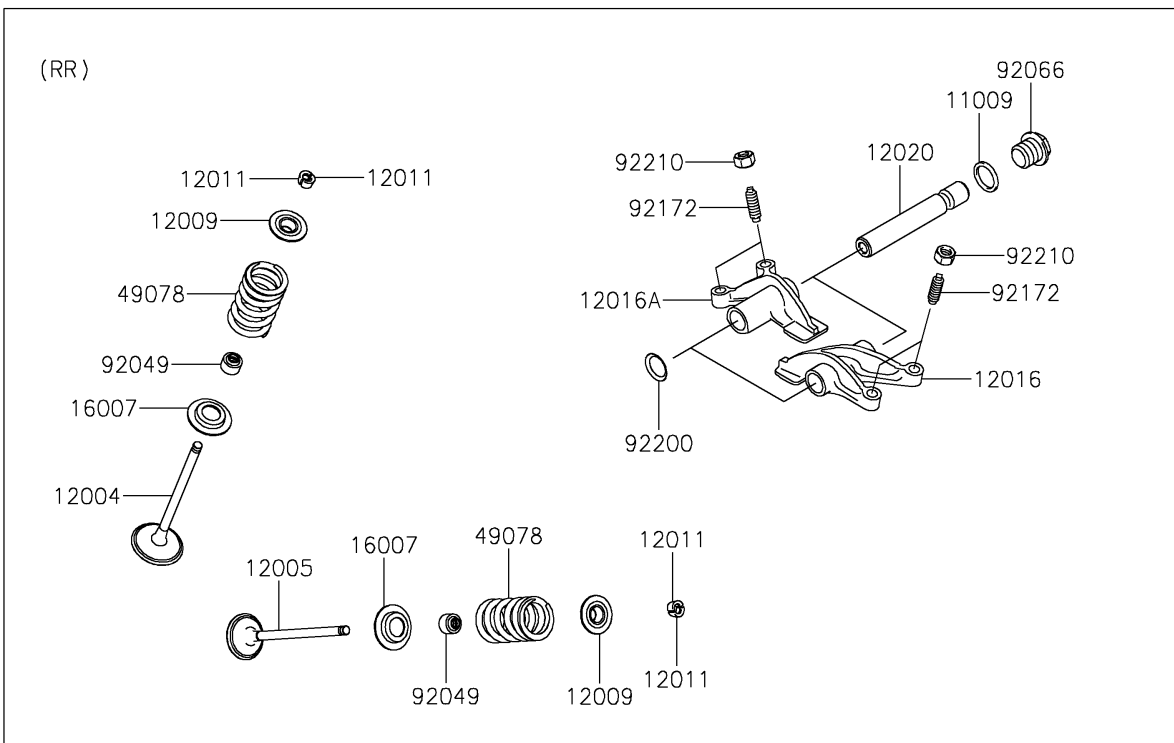

2024 TERYX4™ S CAMO PARTS DIAGRAM

Valve(s)

E1210

2024 TERYX4™ S CAMO PARTS LIST

Valve(s)

ITEM NAME	PART NUMBER	QUANTITY
GASKET,14X18X1.5 (Ref # 11009)	11009-1430	4
VALVE-INTAKE (Ref # 12004)	12004-0048	4
VALVE-EXHAUST (Ref # 12005)	12005-0047	4
RETAINER-VALVE SPRING (Ref # 12009)	12009-1056	8
COLLET (Ref # 12011)	12011-1051	16
ARM-ROCKER,EXHAUST (Ref # 12016)	12016-1128	2
ARM-ROCKER,INTAKE (Ref # 12016A)	12016-1129	2
SHAFT-ROCKER (Ref # 12020)	12020-0004	4
SEAT-SPRING (Ref # 16007)	16007-0703	8
SPRING-ENGINE VALVE (Ref # 49078)	49078-0014	8
SEAL-OIL,VSB58.558 (Ref # 92049)	92049-1218	8
PLUG,DRAIN (Ref # 92066)	92066-2196	4
SCREW,6MM (Ref # 92172)	92172-0737	8
WASHER,13X17X0.3 (Ref # 92200)	92200-0808	4
NUT,6MM (Ref # 92210)	92210-1490	8