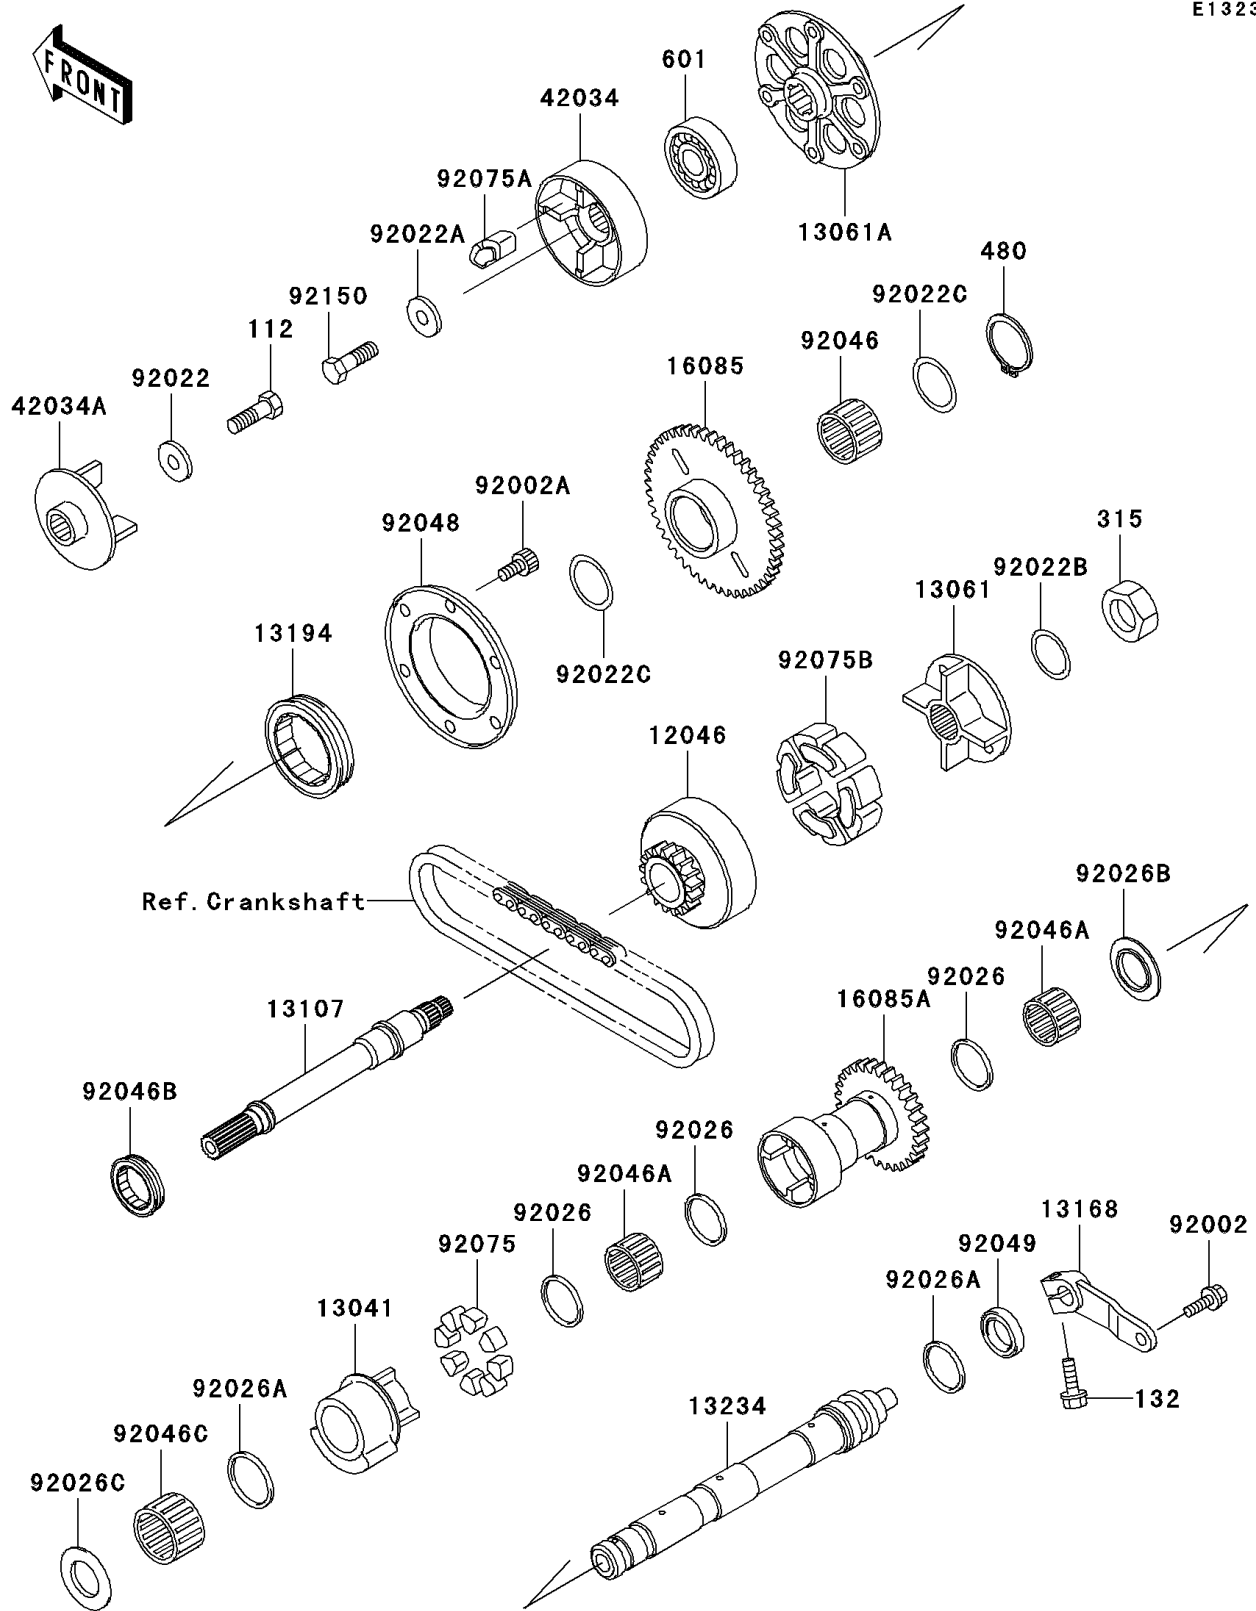

1997 Ninja® ZX™ -11 PARTS DIAGRAM

Balancer

E1323

1997 Ninja® ZX™ -11 PARTS LIST

Balancer

ITEM NAME	PART NUMBER	QUANTITY
BOLT-UPSET (Ref # 112)	112G0616	1
BOLT-FLANGED-SMALL (Ref # 132)	132J0620	1
NUT-HEX-FINE (Ref # 315)	315G1600	1
CIRCLIP-TYPE-C,25MM (Ref # 480)	480J2500	1
BEARING-BALL,#6203 (Ref # 601)	601A6203	1
SPROCKET,GENERATOR (Ref # 12046)	12046-1083	1
BALANCER (Ref # 13041)	13041-1092	1
BOSS,SPROCKET (Ref # 13061)	13061-1183	1
BOSS (Ref # 13061A)	13061-1264	1
SHAFT (Ref # 13107)	13107-1108	1
LEVER,BALANCER (Ref # 13168)	13168-1529	1
CLUTCH-ONEWAY (Ref # 13194)	13194-1086	1
SHAFT-COMP,BALNCER (Ref # 13234)	13234-1072	1
GEAR,ONEWAY CLUTCH (Ref # 16085)	16085-1173	1
GEAR,BALANCER (Ref # 16085A)	16085-1275	1
COUPLING (Ref # 42034)	42034-1055	1
COUPLING (Ref # 42034A)	42034-1056	1
BOLT,FLANGED,6X16 (Ref # 92002)	92002-1439	1
BOLT,SOCKET,6X12 (Ref # 92002A)	92002-1796	6
WASHER,6X19.5X2 (Ref # 92022)	92022-1517	1
WASHER,8X22X3 (Ref # 92022A)	92022-1518	1
WASHER,16X26X2 (Ref # 92022B)	92022-1519	1
WASHER,25.3X32X0.5 (Ref # 92022C)	92022-225	2
SPACER,21.3X24.3X1.5 (Ref # 92026)	92026-1213	3
SPACER,21.3X26X1 (Ref # 92026A)	92026-1223	2
SPACER (Ref # 92026B)	92026-1265	1
SPACER (Ref # 92026C)	92026-1271	1
BEARING-NEEDLE,K253020S (Ref # 92046)	92046-1022	1
BEARING-NEEDLE,K21X25X17V2 (Ref # 92046A)	92046-1105	2

1997 Ninja® ZX™ -11 PARTS LIST

Balancer

ITEM NAME	PART NUMBER	QUANTITY
BEARING-NEEDLE,RNA4903 (Ref # 92046B)	92046-1109	1
BEARING-NEEDLE (Ref # 92046C)	92046-1155	1
RACE,ONEWAY CLUTCH (Ref # 92048)	92048-1068	1
SEAL-OIL,S192705 (Ref # 92049)	92049-1174	1
DAMPER,BALANCER (Ref # 92075)	92075-1709	8
DAMPER,COUPLING (Ref # 92075A)	92075-1790	4
DAMPER,COUPLING (Ref # 92075B)	92075-1810	4
BOLT (Ref # 92150)	92150-1488	1