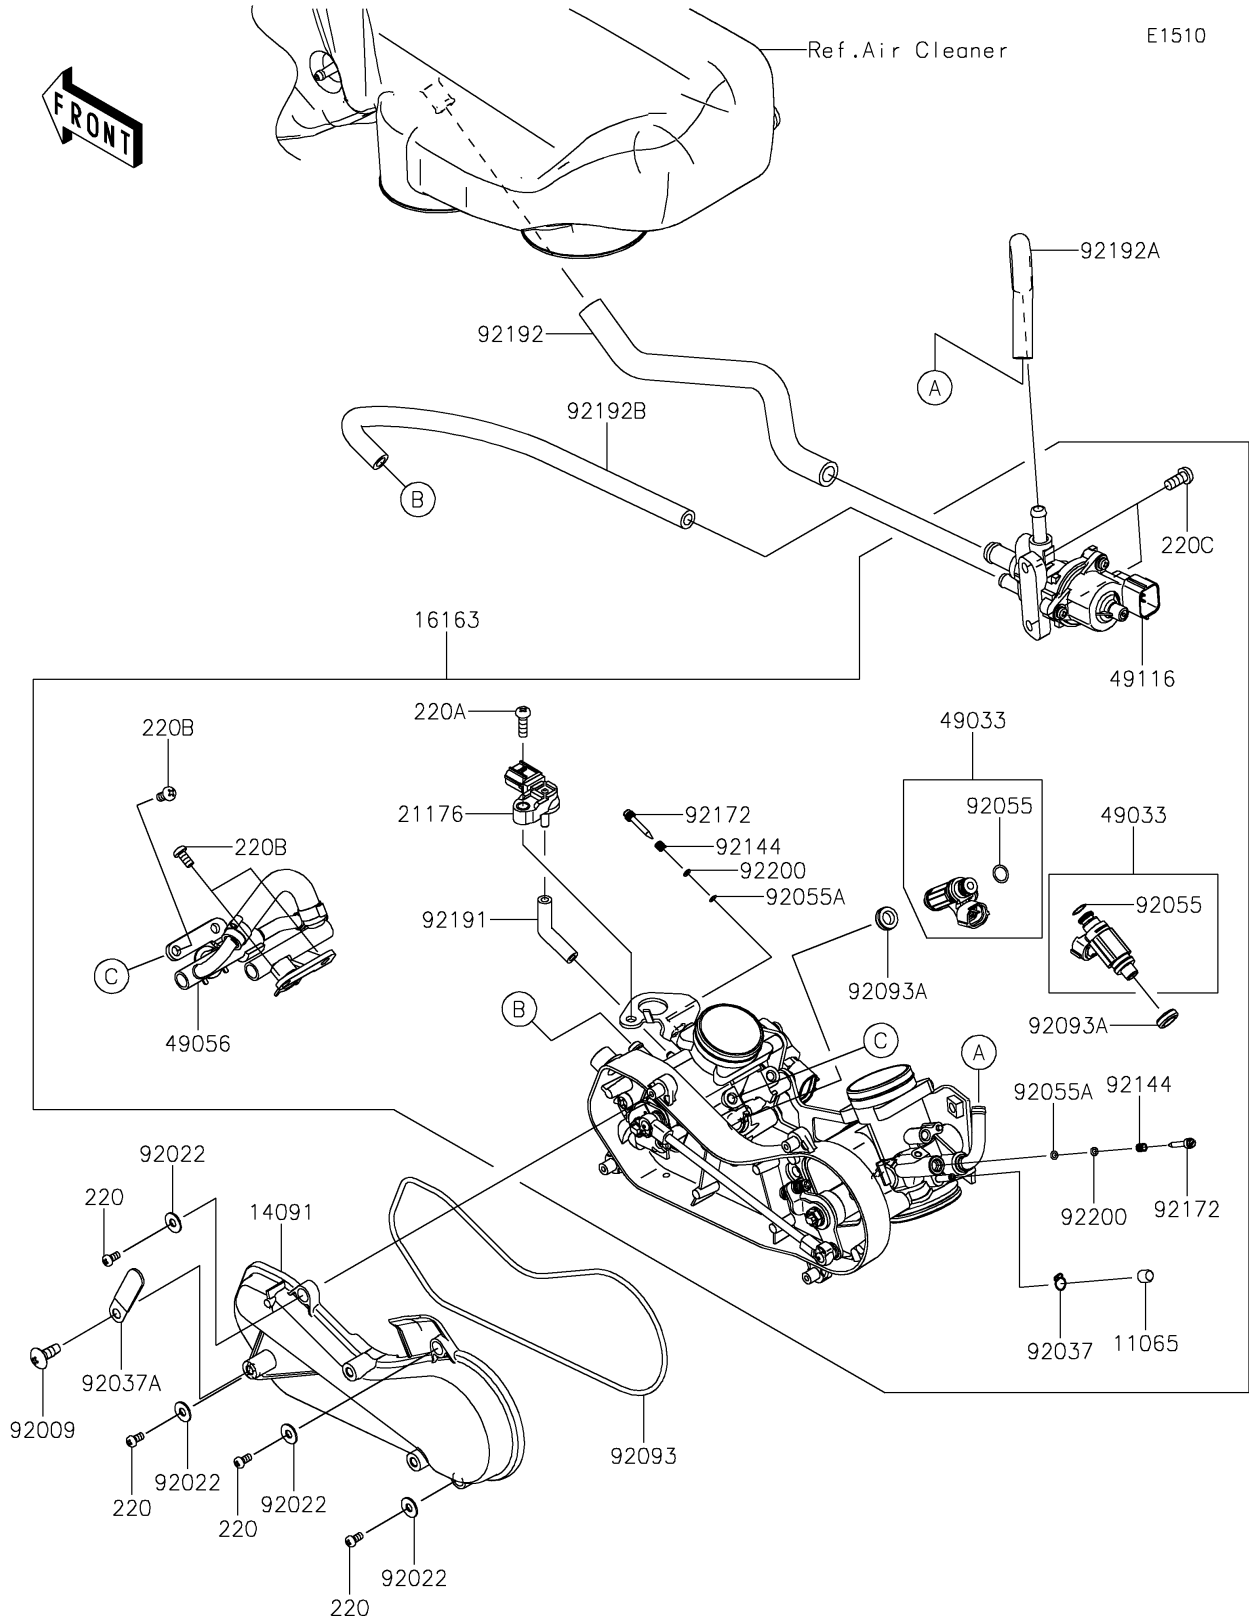

# 2024 TERYX4™ S CAMO PARTS DIAGRAM

Throttle

## 2024 TERYX4™ S CAMO PARTS LIST

### Throttle

ITEM NAME	PART NUMBER	QUANTITY
CAP (Ref # 11065)	11065-0072	1
COVER,THROTTLE LINK (Ref # 14091)	14091-1731	1
THROTTLE-ASSY,36EIS (Ref # 16163)	16163-0790	1
SENSOR,PRESSURE (Ref # 21176)	21176-0906	1
NOZZLE-INJECTION (Ref # 49033)	49033-0011	2
PIPE-INJECTION (Ref # 49056)	49056-0033	1
VALVE-ASSY,ISC (Ref # 49116)	49116-0021	1
SCREW,6X12 (Ref # 92009)	92009-1480	1
WASHER,5.2X13X1 (Ref # 92022)	92022-1380	4
CLAMP,TUBE (Ref # 92037)	92037-1124	1
CLAMP,L=45 (Ref # 92037A)	92037-1539	1
RING-O,INJECTION NOZZLE (Ref # 92055)	92055-1622	2
RING-O,AIR SCREW (Ref # 92055A)	92055-1658	2
SEAL (Ref # 92093)	92093-0082	1
SEAL (Ref # 92093A)	92093-0127	2
SPRING,THROTTLE STOP SCREW (Ref # 92144)	92144-1674	2
SCREW (Ref # 92172)	92172-0156	2
TUBE,3.2X7.4X70 (Ref # 92191)	92191-1552	1
TUBE,ISC-CHAMBER (Ref # 92192)	92192-0948	1
TUBE,ISC-THROTTLE RR (Ref # 92192A)	92192-1211	1
TUBE,ISC-THROTTLE FR (Ref # 92192B)	92192-1212	1
WASHER,PILOT AIR SCREW (Ref # 92200)	92200-1564	2
SCREW-PAN-CROS,4X8 (Ref # 220)	220AA0408	4
SCREW-PAN-CROS,5X16 (Ref # 220A)	220AA0516	1
SCREW-PAN-CROS,6X12 (Ref # 220B)	220AA0612	4
SCREW-PAN-CROS,6X14 (Ref # 220C)	220AA0614	2