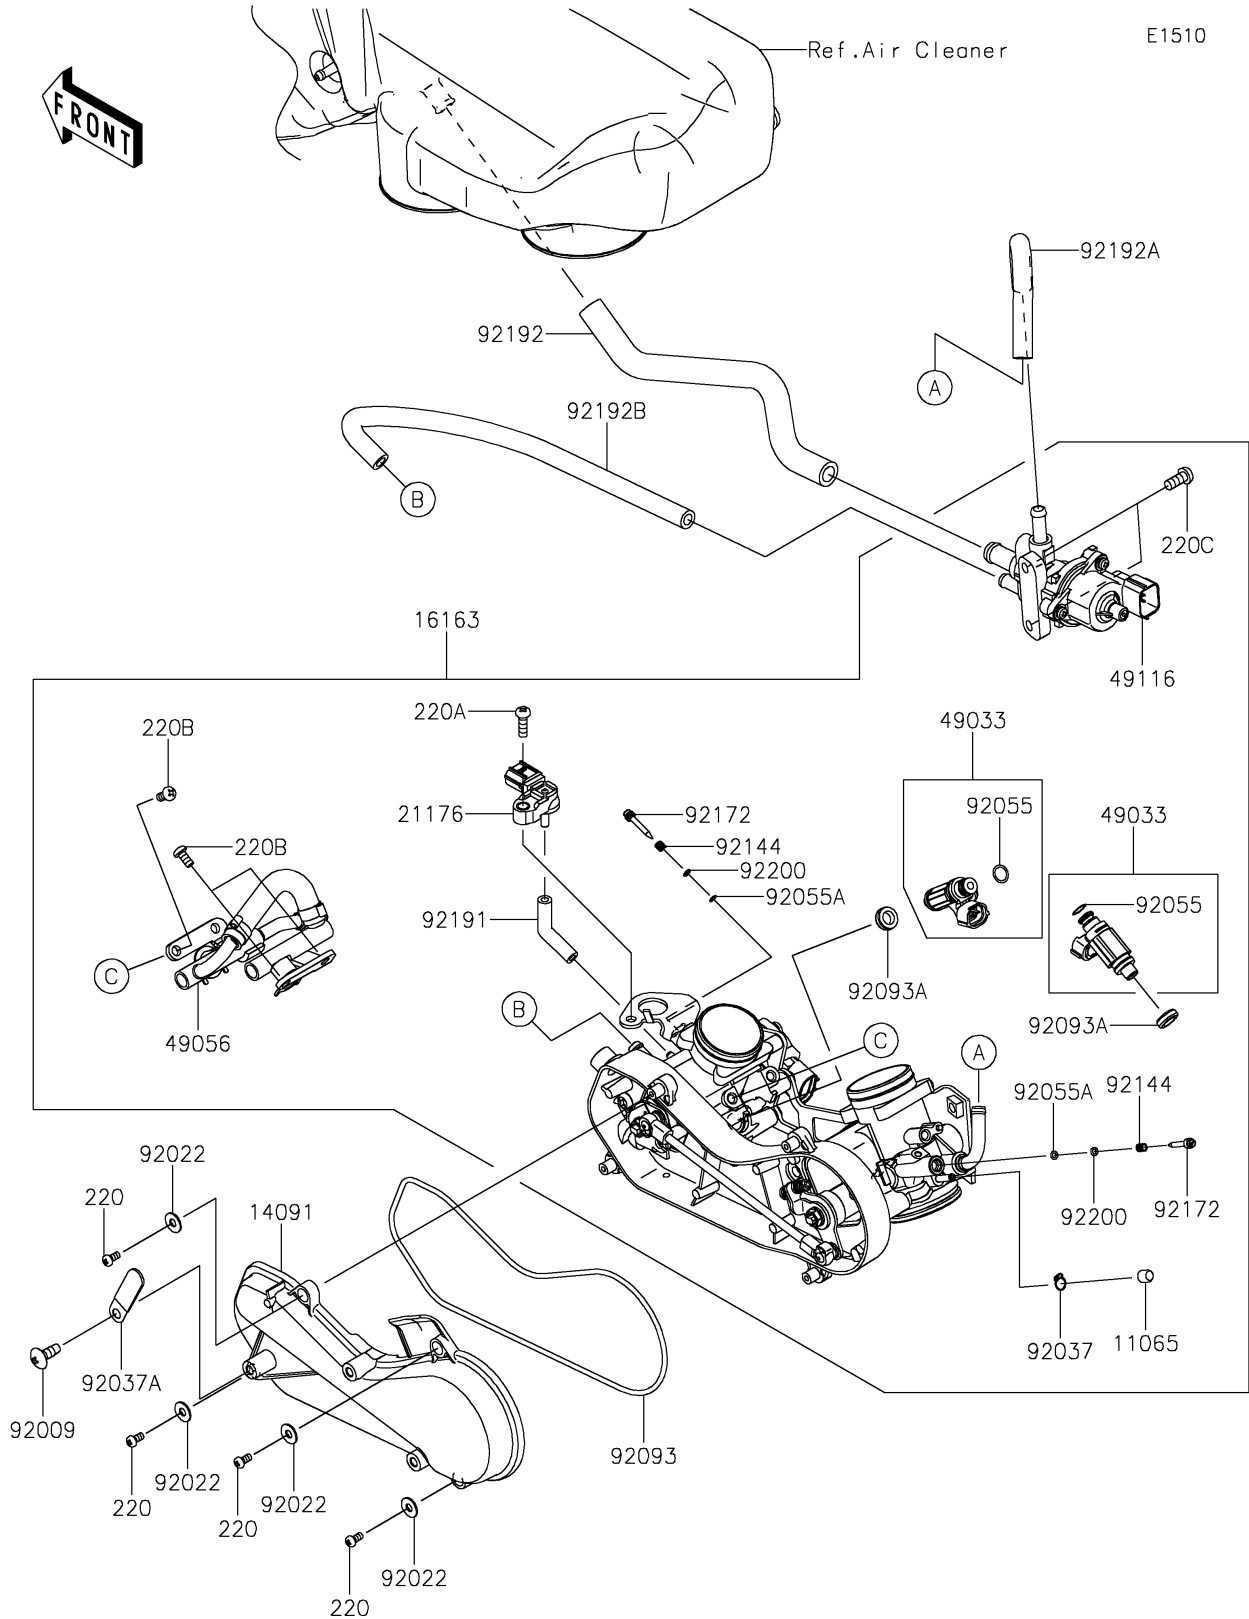

2024 Teryx4™ S Camo PARTS DIAGRAM

Throttle

2024 Teryx4™ S Camo PARTS LIST

Throttle

ITEM NAME	PART NUMBER	QUANTITY
CAP (Ref # 11065)	11065-0072	1
COVER,THROTTLE LINK (Ref # 14091)	14091-1731	1
THROTTLE-ASSY,36EIS (Ref # 16163)	16163-0790	1
SENSOR,PRESSURE (Ref # 21176)	21176-0906	1
NOZZLE-INJECTION (Ref # 49033)	49033-0011	2
PIPE-INJECTION (Ref # 49056)	49056-0033	1
VALVE-ASSY,ISC (Ref # 49116)	49116-0021	1
SCREW,6X12 (Ref # 92009)	92009-1480	1
WASHER,5.2X13X1 (Ref # 92022)	92022-1380	4
CLAMP,TUBE (Ref # 92037)	92037-1124	1
CLAMP,L=45 (Ref # 92037A)	92037-1539	1
RING-O,INJECTION NOZZLE (Ref # 92055)	92055-1622	2
RING-O,AIR SCREW (Ref # 92055A)	92055-1658	2
SEAL (Ref # 92093)	92093-0082	1
SEAL (Ref # 92093A)	92093-0127	2
SPRING,THROTTLE STOP SCREW (Ref # 92144)	92144-1674	2
SCREW (Ref # 92172)	92172-0156	2
TUBE,3.2X7.4X70 (Ref # 92191)	92191-1552	1
TUBE,ISC-CHAMBER (Ref # 92192)	92192-0948	1
TUBE,ISC-THROTTLE RR (Ref # 92192A)	92192-1211	1
TUBE,ISC-THROTTLE FR (Ref # 92192B)	92192-1212	1
WASHER,PILOT AIR SCREW (Ref # 92200)	92200-1564	2
SCREW-PAN-CROS,4X8 (Ref # 220)	220AA0408	4
SCREW-PAN-CROS,5X16 (Ref # 220A)	220AA0516	1
SCREW-PAN-CROS,6X12 (Ref # 220B)	220AA0612	4
SCREW-PAN-CROS,6X14 (Ref # 220C)	220AA0614	2