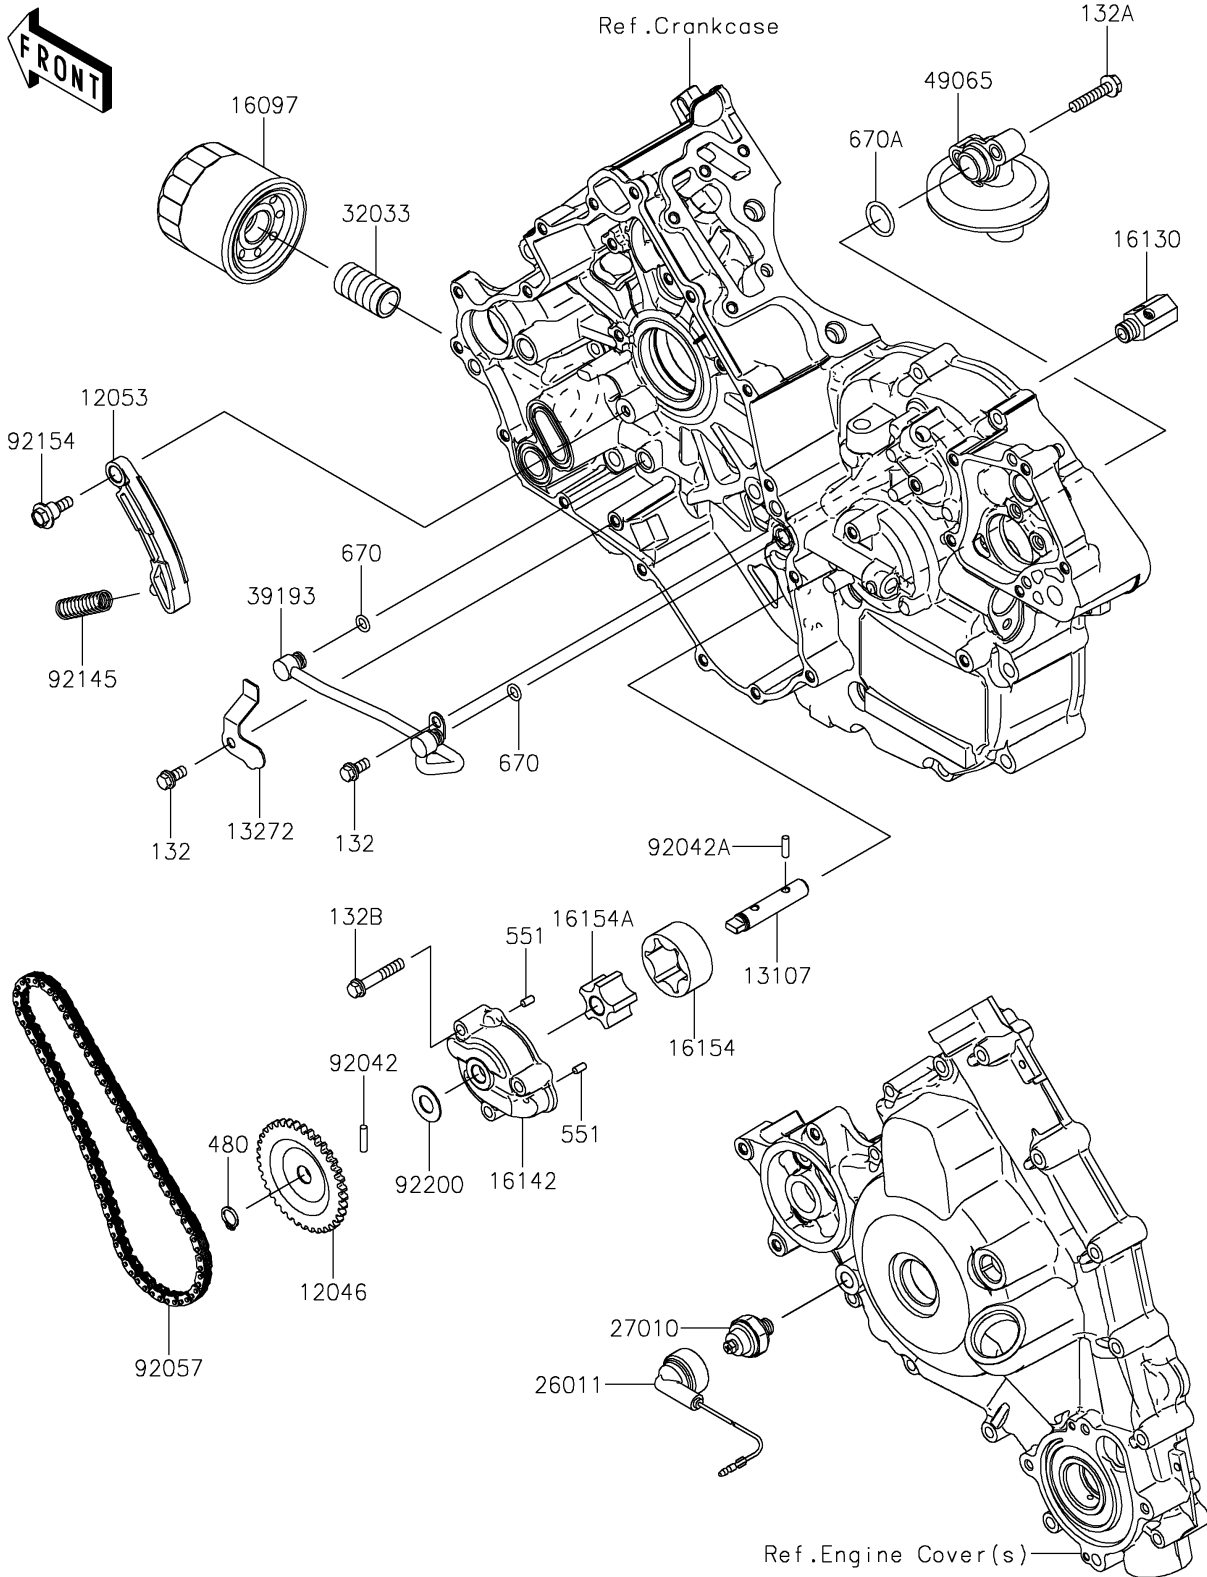

2025 TERYX4™ S CAMO PARTS DIAGRAM

Oil Pump/Oil Filter

E1710

2025 TERYX4™ S CAMO PARTS LIST

Oil Pump/Oil Filter

ITEM NAME	PART NUMBER	QUANTITY
SPROCKET,OIL PUMP,37T (Ref # 12046)	12046-0577	1
GUIDE-CHAIN (Ref # 12053)	12053-0180	1
SHAFT,OIL PUMP (Ref # 13107)	13107-0718	1
PLATE (Ref # 13272)	13272-0988	1
FILTER-ASSY-OIL (Ref # 16097)	16097-0007	1
VALVE-ASSY-RELIEF (Ref # 16130)	16130-1058	1
COVER-PUMP (Ref # 16142)	16142-0704	1
ROTOR-PUMP,OUTER (Ref # 16154)	16154-0706	1
ROTOR-PUMP,INNER (Ref # 16154A)	16154-0707	1
WIRE-LEAD (Ref # 26011)	26011-0818	1
SWITCH,OIL PRESSURE (Ref # 27010)	27010-1313	1
PIPE,OIL FILTER (Ref # 32033)	32033-1535	1
PIPE-OIL (Ref # 39193)	39193-0570	1
FILTER-OIL (Ref # 49065)	49065-0710	1
PIN,DOWEL,4X16.8 (Ref # 92042)	92042-029	1
PIN,DOWEL,4X13.8 (Ref # 92042A)	92042-030	1
CHAIN,DID SCR-0409 SV (Ref # 92057)	92057-0561	1
SPRING (Ref # 92145)	92145-0830	1
BOLT,FLANGED,6X8.3 (Ref # 92154)	92154-0709	1
WASHER,11.3X23X1 (Ref # 92200)	92200-0719	1
BOLT-FLANGED-SMALL,6X12 (Ref # 132)	132BA0612	2
BOLT-FLANGED-SMALL,6X30 (Ref # 132A)	132BA0630	2
BOLT-FLANGED-SMALL,6X35 (Ref # 132B)	132BA0635	3
CIRCLIP-TYPE-C,11MM (Ref # 480)	480J1100	1
PIN-DOWEL,4X8 (Ref # 551)	551A0408	2
O RING,7MM (Ref # 670)	670D1507	2
O RING,18MM (Ref # 670A)	670D2018	1