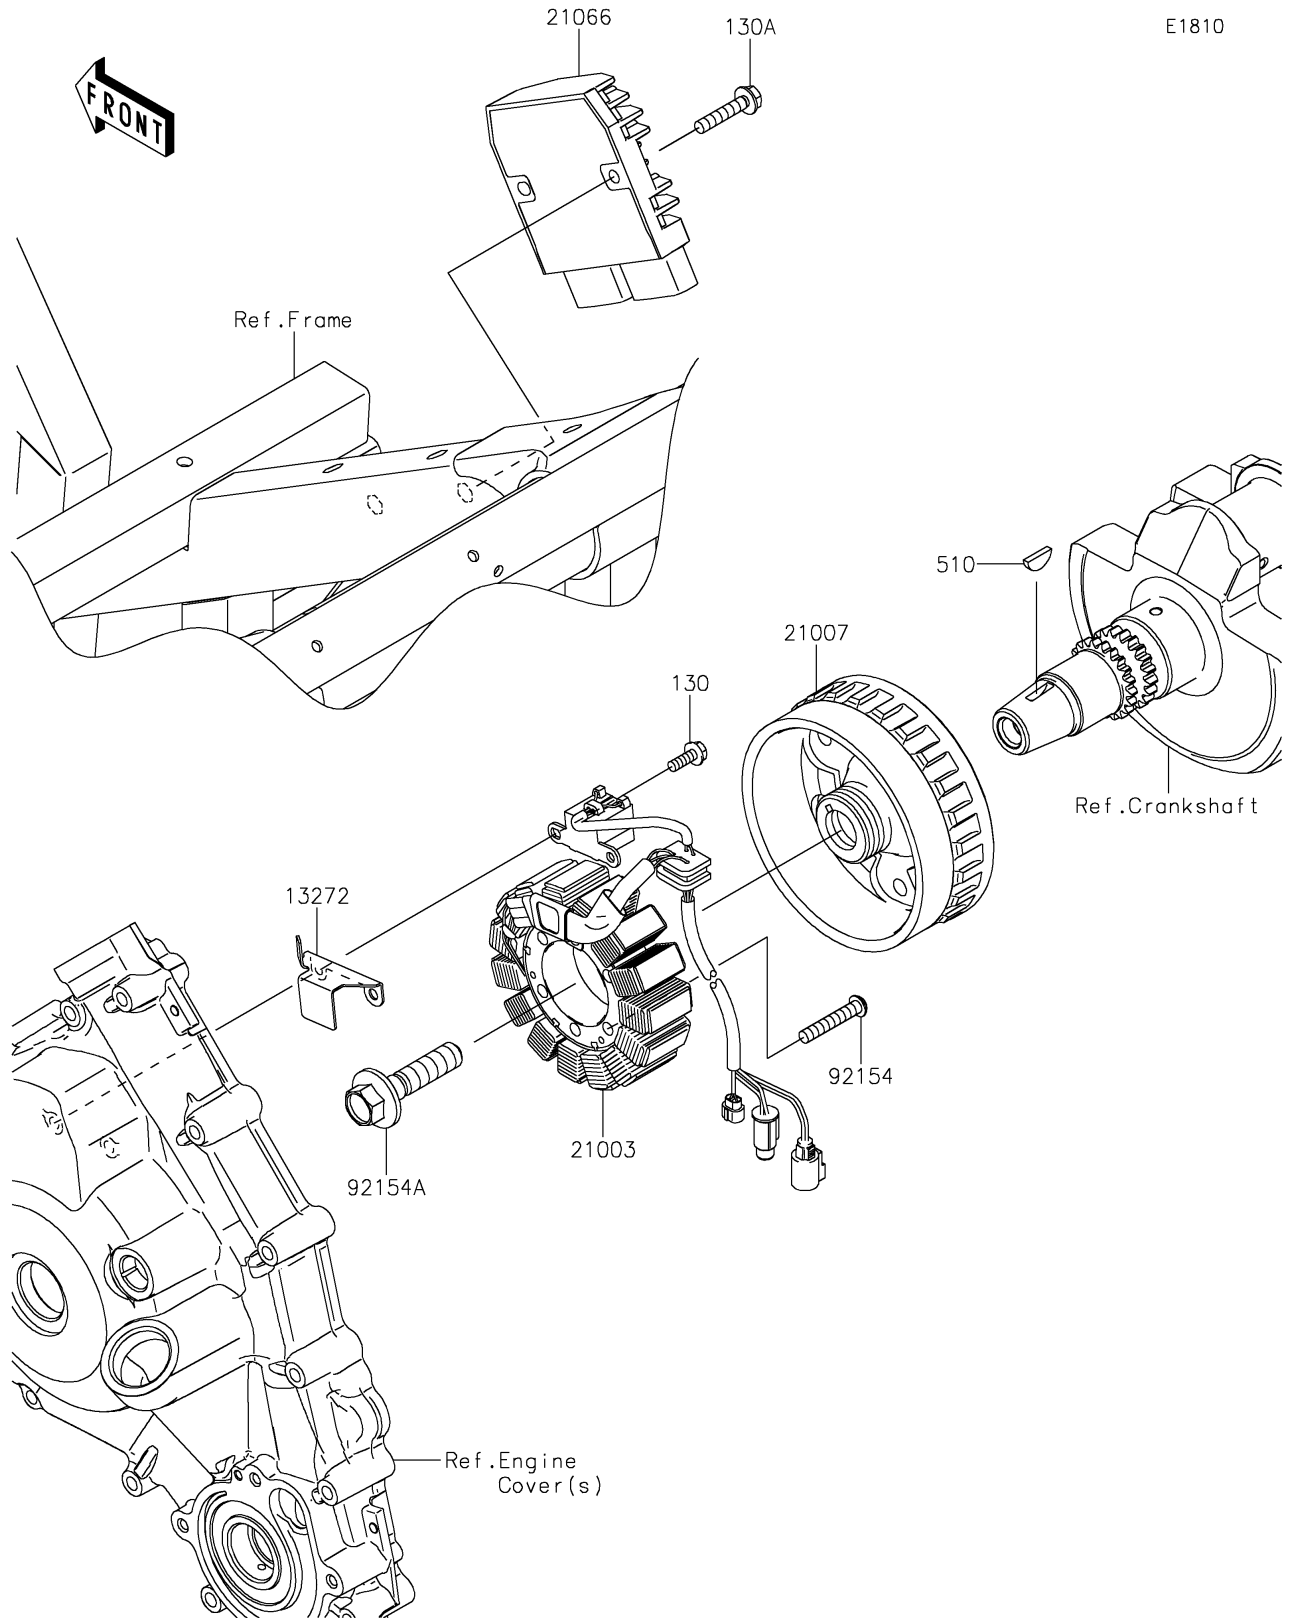

2025 TERYX4™ S CAMO PARTS DIAGRAM

Generator

E1810

2025 TERYX4™ S CAMO PARTS LIST

Generator

ITEM NAME	PART NUMBER	QUANTITY
PLATE (Ref # 13272)	13272-1222	1
STATOR (Ref # 21003)	21003-0166	1
ROTOR (Ref # 21007)	21007-0565	1
REGULATOR-VOLTAGE (Ref # 21066)	21066-0771	1
BOLT,TORX,6X35 (Ref # 92154)	92154-1007	4
BOLT,12X50 (Ref # 92154A)	92154-1826	1
BOLT-FLANGED,5X14 (Ref # 130)	130BA0514	2
BOLT-FLANGED,6X30 (Ref # 130A)	130BA0630	2
KEY-WOODRUFF (Ref # 510)	510A4200	1