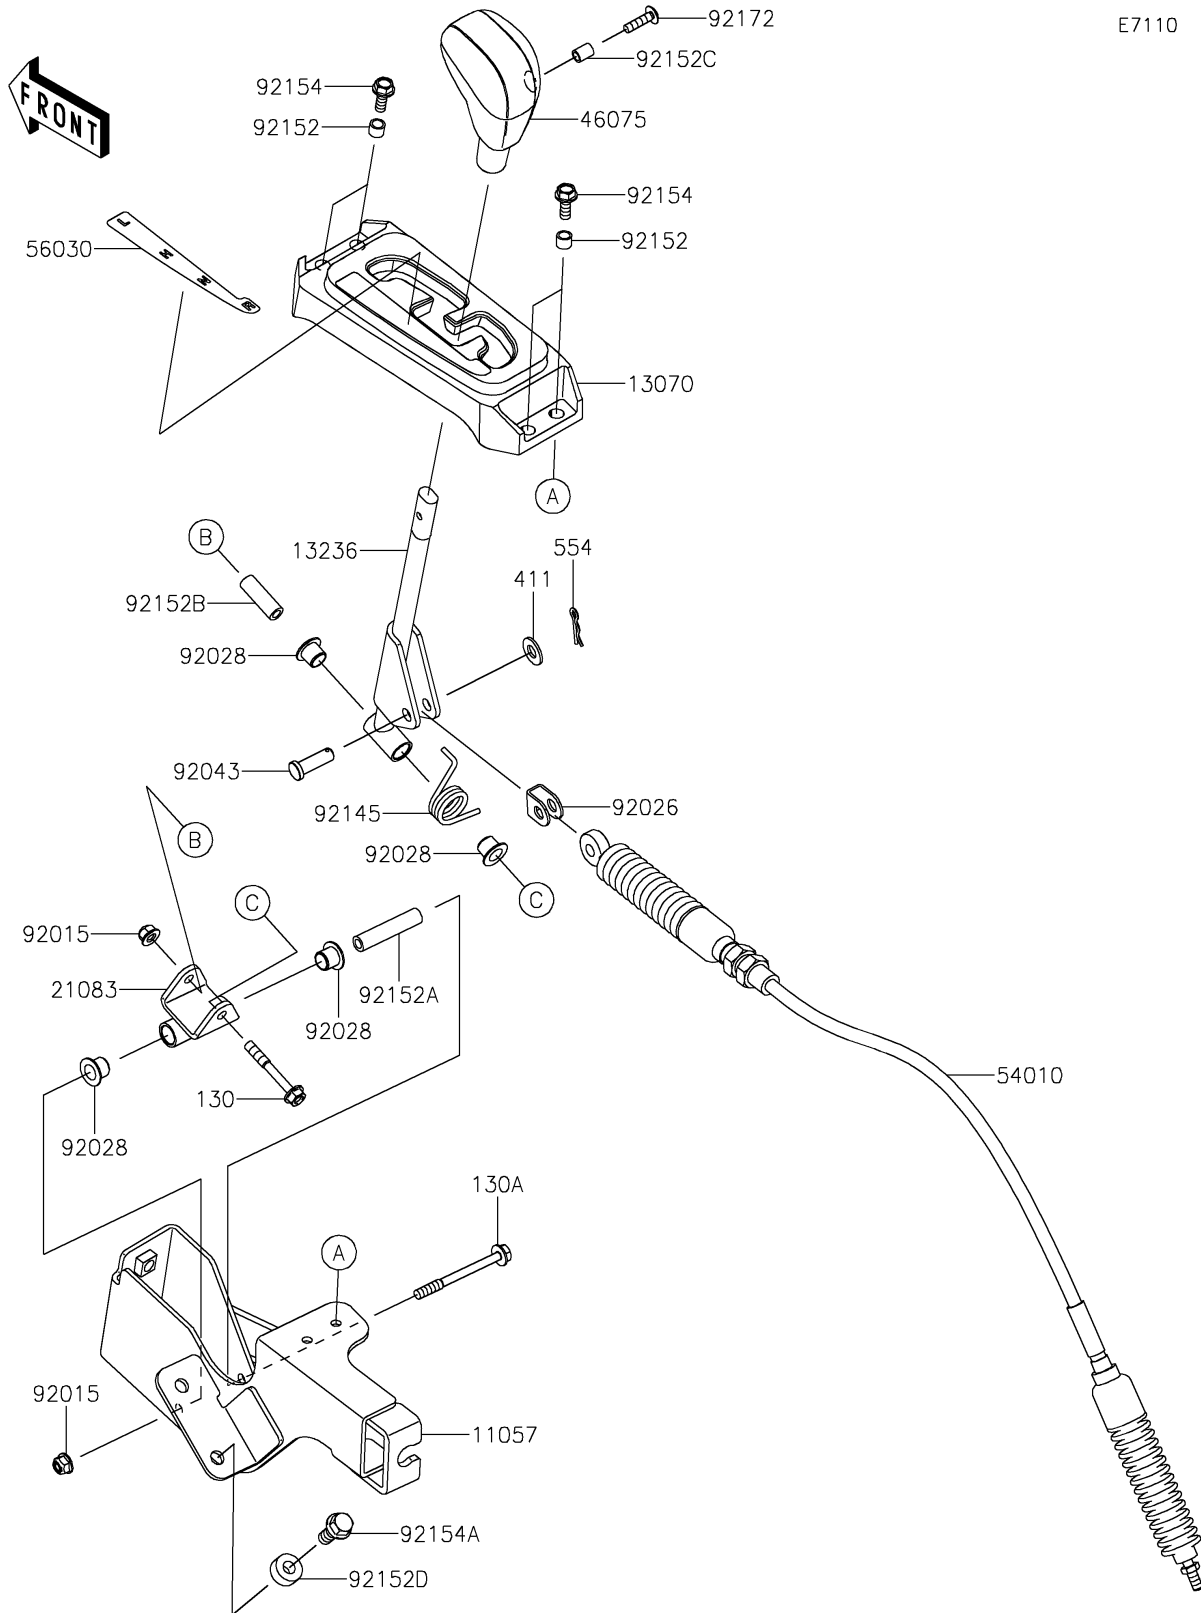

# 2024 TERYX4™ S CAMO PARTS DIAGRAM

Control

E7110

## 2024 TERYX4™ S CAMO PARTS LIST

### Control

ITEM NAME	PART NUMBER	QUANTITY
BRACKET,SHIFT (Ref # 11057)	11057-1494	1
GUIDE,SHIFT GAUGE (Ref # 13070)	13070-0748	1
LEVER-COMP,SHIFT (Ref # 13236)	13236-0727	1
ARM (Ref # 21083)	21083-0710	1
GRIP (Ref # 46075)	46075-0569	1
CABLE,SHIFT (Ref # 54010)	54010-0619	1
LABEL,SHIFT POSITION (Ref # 56030)	56030-0849	1
NUT,LOCK,FLANGED,6MM (Ref # 92015)	92015-1675	2
SPACER (Ref # 92026)	92026-0074	1
BUSHING (Ref # 92028)	92028-1507	4
PIN (Ref # 92043)	92043-0053	1
SPRING (Ref # 92145)	92145-0832	1
COLLAR (Ref # 92152)	92152-1332	4
COLLAR,6.0X10X47 (Ref # 92152A)	92152-1517	1
COLLAR,6.0X10X30 (Ref # 92152B)	92152-1518	1
COLLAR,5.6X8X10.5 (Ref # 92152C)	92152-1545	1
COLLAR,8.2X18X8 (Ref # 92152D)	92152-1553	2
BOLT,FLANGED,6X16 (Ref # 92154)	92154-0887	4
BOLT,FLANGED,8X20 (Ref # 92154A)	92154-1104	2
SCREW,5X20 (Ref # 92172)	92172-2081	1
BOLT-FLANGED,6X45 (Ref # 130)	130CA0645	1
BOLT-FLANGED,6X65 (Ref # 130A)	130CA0665	1
WASHER-PLAIN,8MM (Ref # 411)	411AA0800	1
PIN-SNAP (Ref # 554)	554DA0800	1