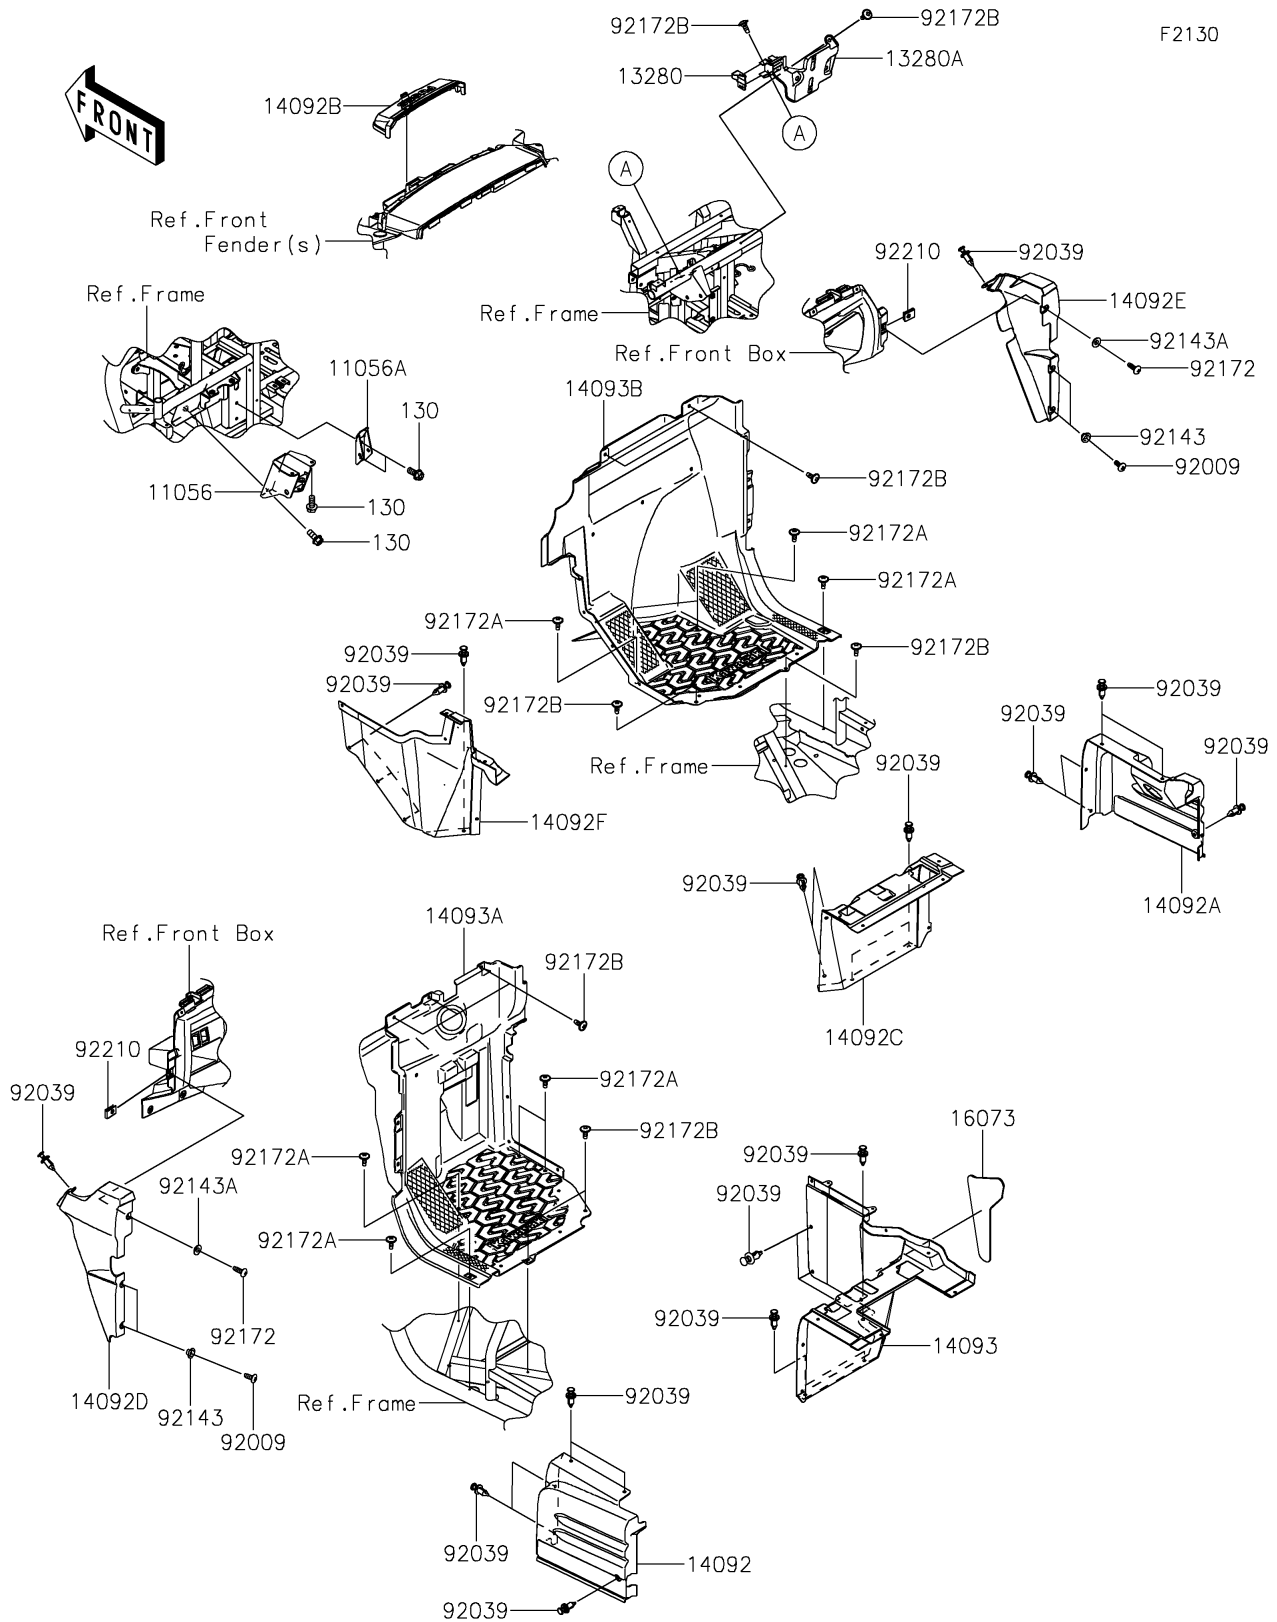

2025 Teryx4 S Camo PARTS DIAGRAM

Frame Fittings(Front)

F2130

2025 Teryx4 S Camo PARTS LIST

Frame Fittings(Front)

ITEM NAME	PART NUMBER	QUANTITY
BRACKET,BRAKE PEDAL (Ref # 11056)	11056-1431	1
BRACKET,THROTTLE PEDAL (Ref # 11056A)	11056-4408	1
HOLDER (Ref # 13280)	13280-0851	1
HOLDER,ECU (Ref # 13280A)	13280-0868	1
COVER,SEAT SIDE,LH (Ref # 14092)	14092-0720	1
COVER,SEAT SIDE,RH (Ref # 14092A)	14092-0721	1
COVER,FUSE BOX (Ref # 14092B)	14092-0724	1
COVER,FR SEAT,RH (Ref # 14092C)	14092-0757	1
COVER,SIDE GUARD,LH,CAMOUFLAGE (Ref # 14092D)	14092-0804-72X	1
COVER,SIDE GUARD,RH,CAMOUFLAGE (Ref # 14092E)	14092-0805-72X	1
COVER,FR SEAT,RH,CNT (Ref # 14092F)	14092-1083	1
COVER,FR SEAT,LH (Ref # 14093)	14093-0209	1
COVER,FR FLOOR,LH (Ref # 14093A)	14093-0550	1
COVER,FR FLOOR,RH (Ref # 14093B)	14093-0551	1
INSULATOR (Ref # 16073)	16073-0847	1
SCREW,TAPPING,6X16 (Ref # 92009)	92009-1166	4
RIVET (Ref # 92039)	92039-0776	26
COLLAR (Ref # 92143)	92143-1057	4
COLLAR (Ref # 92143A)	92143-1087	2
SCREW,TAPPING,6X20 (Ref # 92172)	92172-0488	2
SCREW,6X16 (Ref # 92172A)	92172-0711	8
SCREW,6X16 (Ref # 92172B)	92172-0826	11
NUT,LEAF SPRING,6MM (Ref # 92210)	92210-0624	2
BOLT-FLANGED,8X18 (Ref # 130)	130BA0818	5