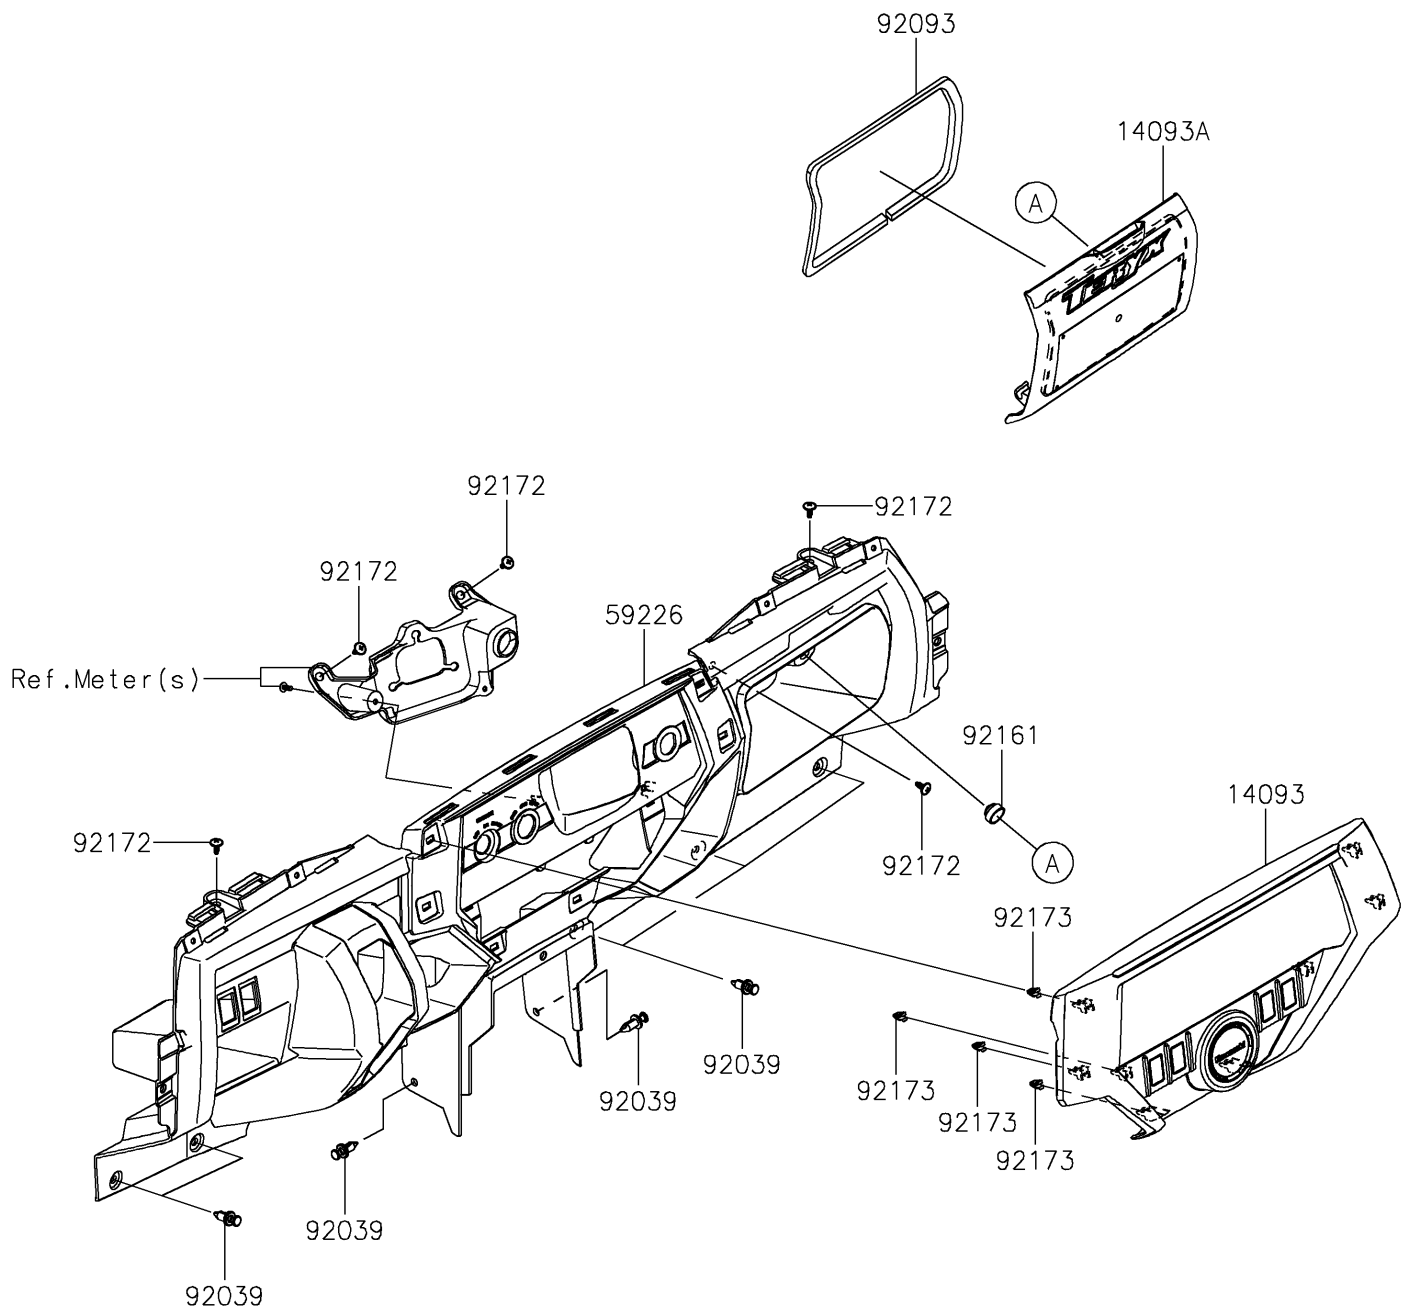

# 2025 TERYX4™ S CAMO PARTS DIAGRAM

Front Box

F2135

## 2025 TERYX4™ S CAMO PARTS LIST

### Front Box

ITEM NAME	PART NUMBER	QUANTITY
COVER,CENTER PANEL (Ref # 14093)	14093-0203	1
COVER,GLOVE BOX (Ref # 14093A)	14093-0204	1
PANEL-CONTROL (Ref # 59226)	59226-0726	1
RIVET (Ref # 92039)	92039-0776	7
SEAL,6X10 (Ref # 92093)	92093-0658	1
DAMPER (Ref # 92161)	92161-0568	1
SCREW,6X16 (Ref # 92172)	92172-0826	5
CLAMP (Ref # 92173)	92173-1423	8