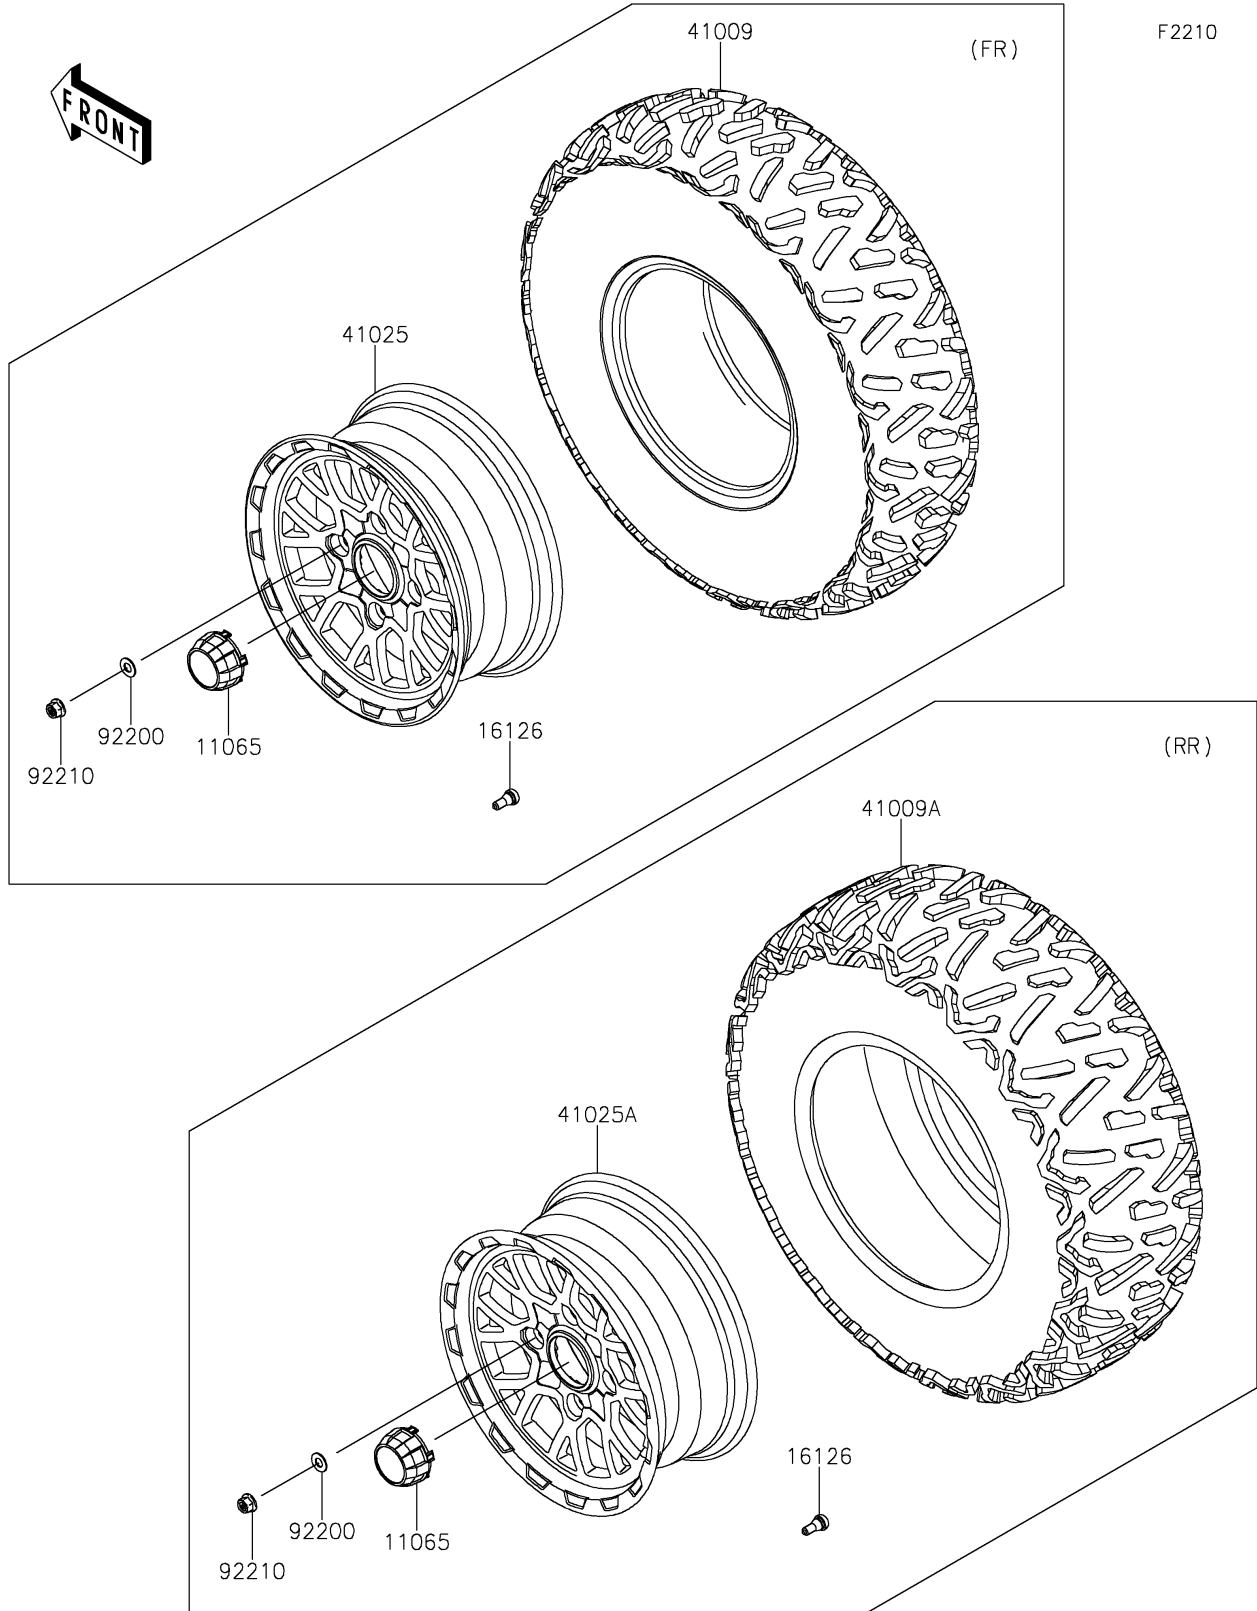

2025 TERYX4™ S CAMO PARTS DIAGRAM

Wheels/Tires

2025 TERYX4™ S CAMO PARTS LIST

Wheels/Tires

ITEM NAME	PART NUMBER	QUANTITY
CAP,WHEEL,F.BLACK (Ref # 11065)	11065-0893-6Z	4
VALVE (Ref # 16126)	16126-4001	4
TIRE,27X9.00R14 6PR,BIGHORN2.0 (Ref # 41009)	41009-0589	2
TIRE,27X11.00R14 6PR,BIGHORN2 (Ref # 41009A)	41009-0590	2
RIM,FR,14X6.0AT,F.S.BLACK (Ref # 41025)	41025-0424-397	2
RIM,14X8.0AT,F.S.BLACK (Ref # 41025A)	41025-0425-397	2
WASHER,12.1X25X1.6 (Ref # 92200)	92200-0455	16
NUT,12MM (Ref # 92210)	92210-0603	16