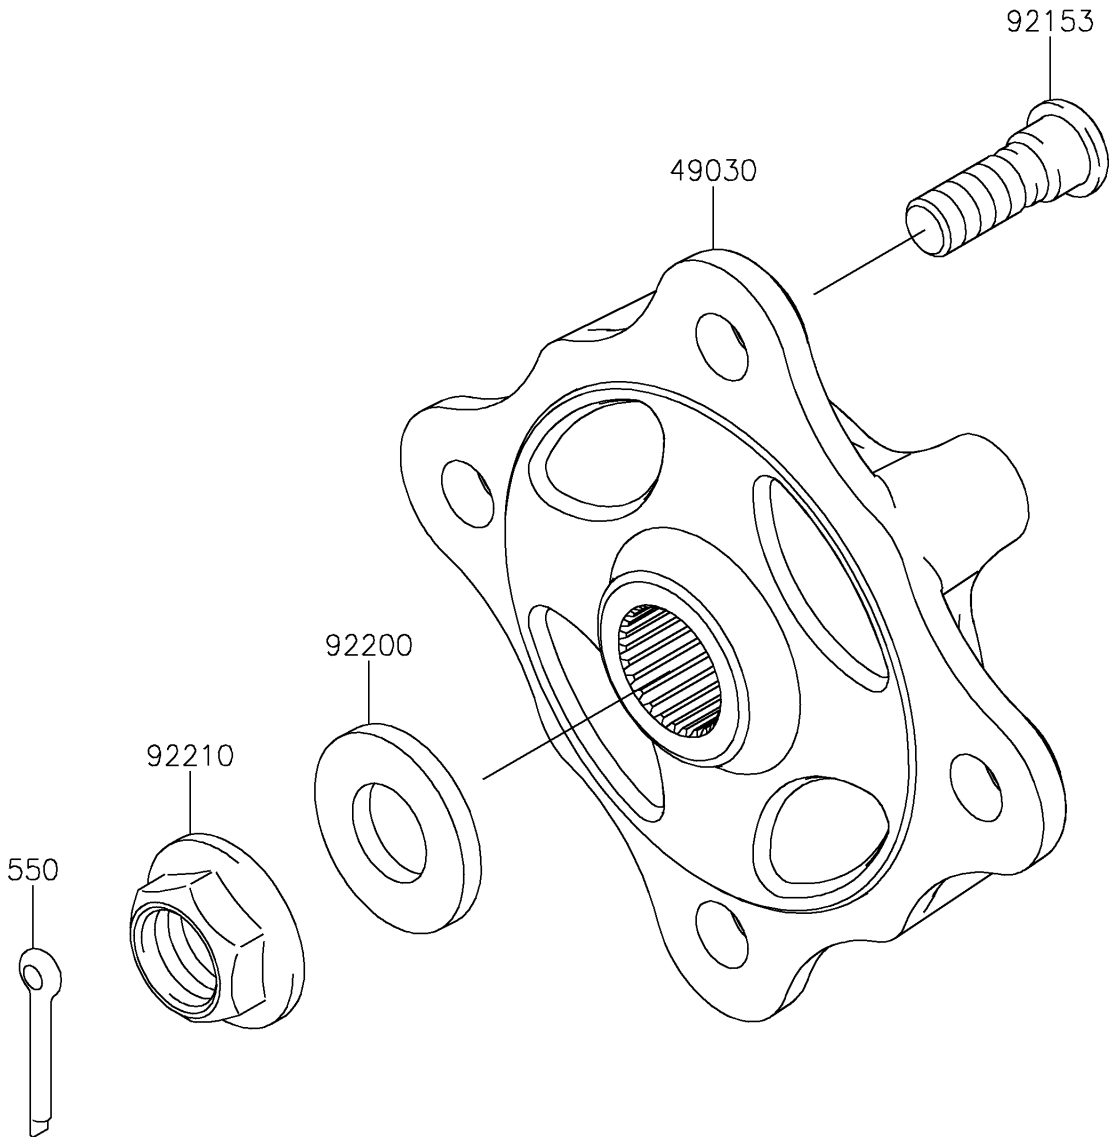

2024 TERYX4™ S CAMO PARTS DIAGRAM

Front Hubs/Brakes

F2230

2024 TERYX4™ S CAMO PARTS LIST

Front Hubs/Brakes

ITEM NAME	PART NUMBER	QUANTITY
HUB,FR (Ref # 49030)	49030-0560	2
BOLT,12MM (Ref # 92153)	92153-1915	8
WASHER,20.3X41X4.5 (Ref # 92200)	92200-0921	2
NUT,FLANGED,20MM (Ref # 92210)	92210-2093	2
PIN-COTTER,4.0X30 (Ref # 550)	550AA4030	2