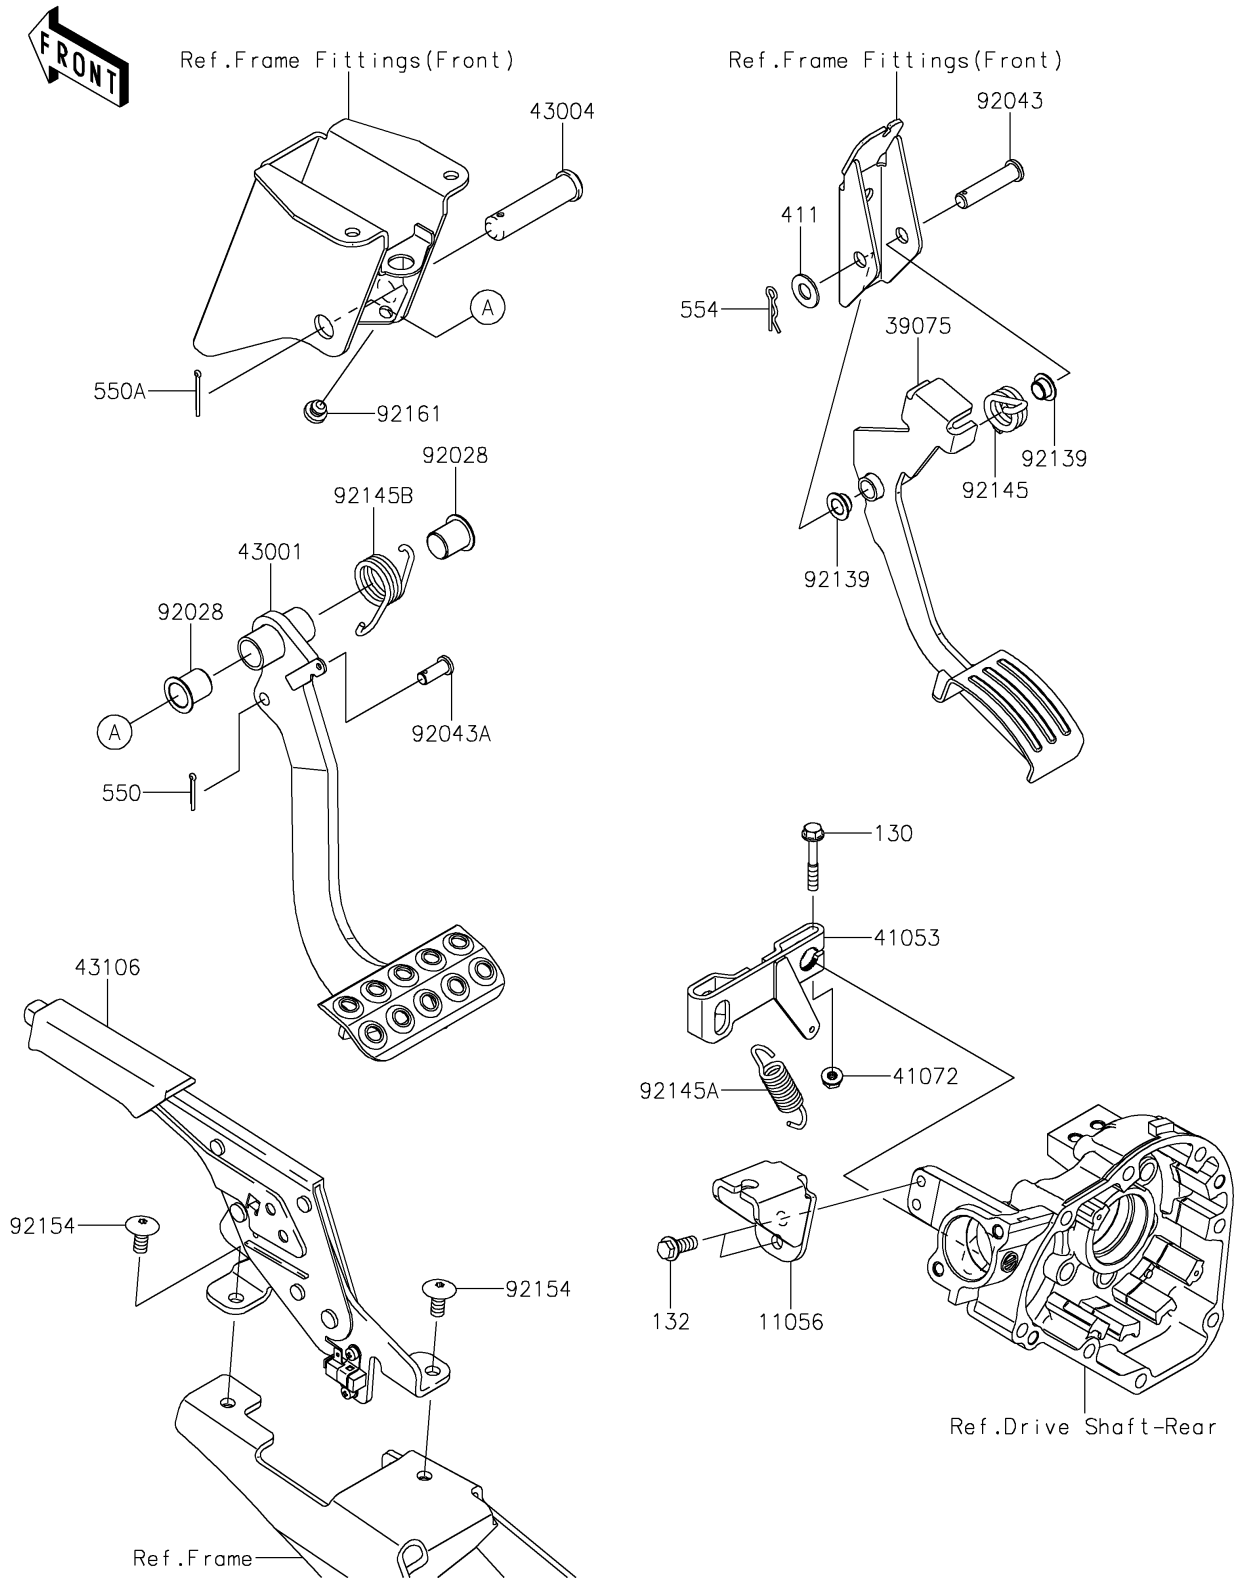

# 2024 Teryx4™ S Camo PARTS DIAGRAM

Brake Pedal/Throttle Lever

F2260

## 2024 Teryx4™ S Camo PARTS LIST

### Brake Pedal/Throttle Lever

ITEM NAME	PART NUMBER	QUANTITY
BRACKET (Ref # 11056)	11056-2267	1
LEVER-THROTTLE (Ref # 39075)	39075-0019	1
LEVER-BRAKE CAM (Ref # 41053)	41053-0023	1
NUT,6MM (Ref # 41072)	41072-007	1
LEVER-BRAKE,PEDAL (Ref # 43001)	43001-0739	1
SHAFT-BRAKE (Ref # 43004)	43004-1128	1
LEVER-ASSY-PARKING BRAKE (Ref # 43106)	43106-0009	1
BUSHING (Ref # 92028)	92028-1571	2
PIN,10X42.5 (Ref # 92043)	92043-0707	1
PIN (Ref # 92043A)	92043-1039	1
BUSHING (Ref # 92139)	92139-0230	2
SPRING,THROTTLE (Ref # 92145)	92145-0831	1
SPRING,BRAKE CAM LEVER (Ref # 92145A)	92145-0880	1
SPRING,BRAKE PEDAL RETURN (Ref # 92145B)	92145-1615	1
BOLT-FLANGED,8X18 (Ref # 92154)	92154-2692	2
DAMPER (Ref # 92161)	92161-1084	1
BOLT-FLANGED,6X40 (Ref # 130)	130CA0640	1
BOLT-FLANGED-SMALL,8X20 (Ref # 132)	132BA0820	2
WASHER-PLAIN,10MM (Ref # 411)	411AA1000	1
PIN-COTTER,2.5X18 (Ref # 550)	550AA2518	1
PIN-COTTER,2.5X25 (Ref # 550A)	550AA2525	1
PIN-SNAP,10MM (Ref # 554)	554DA1000	1