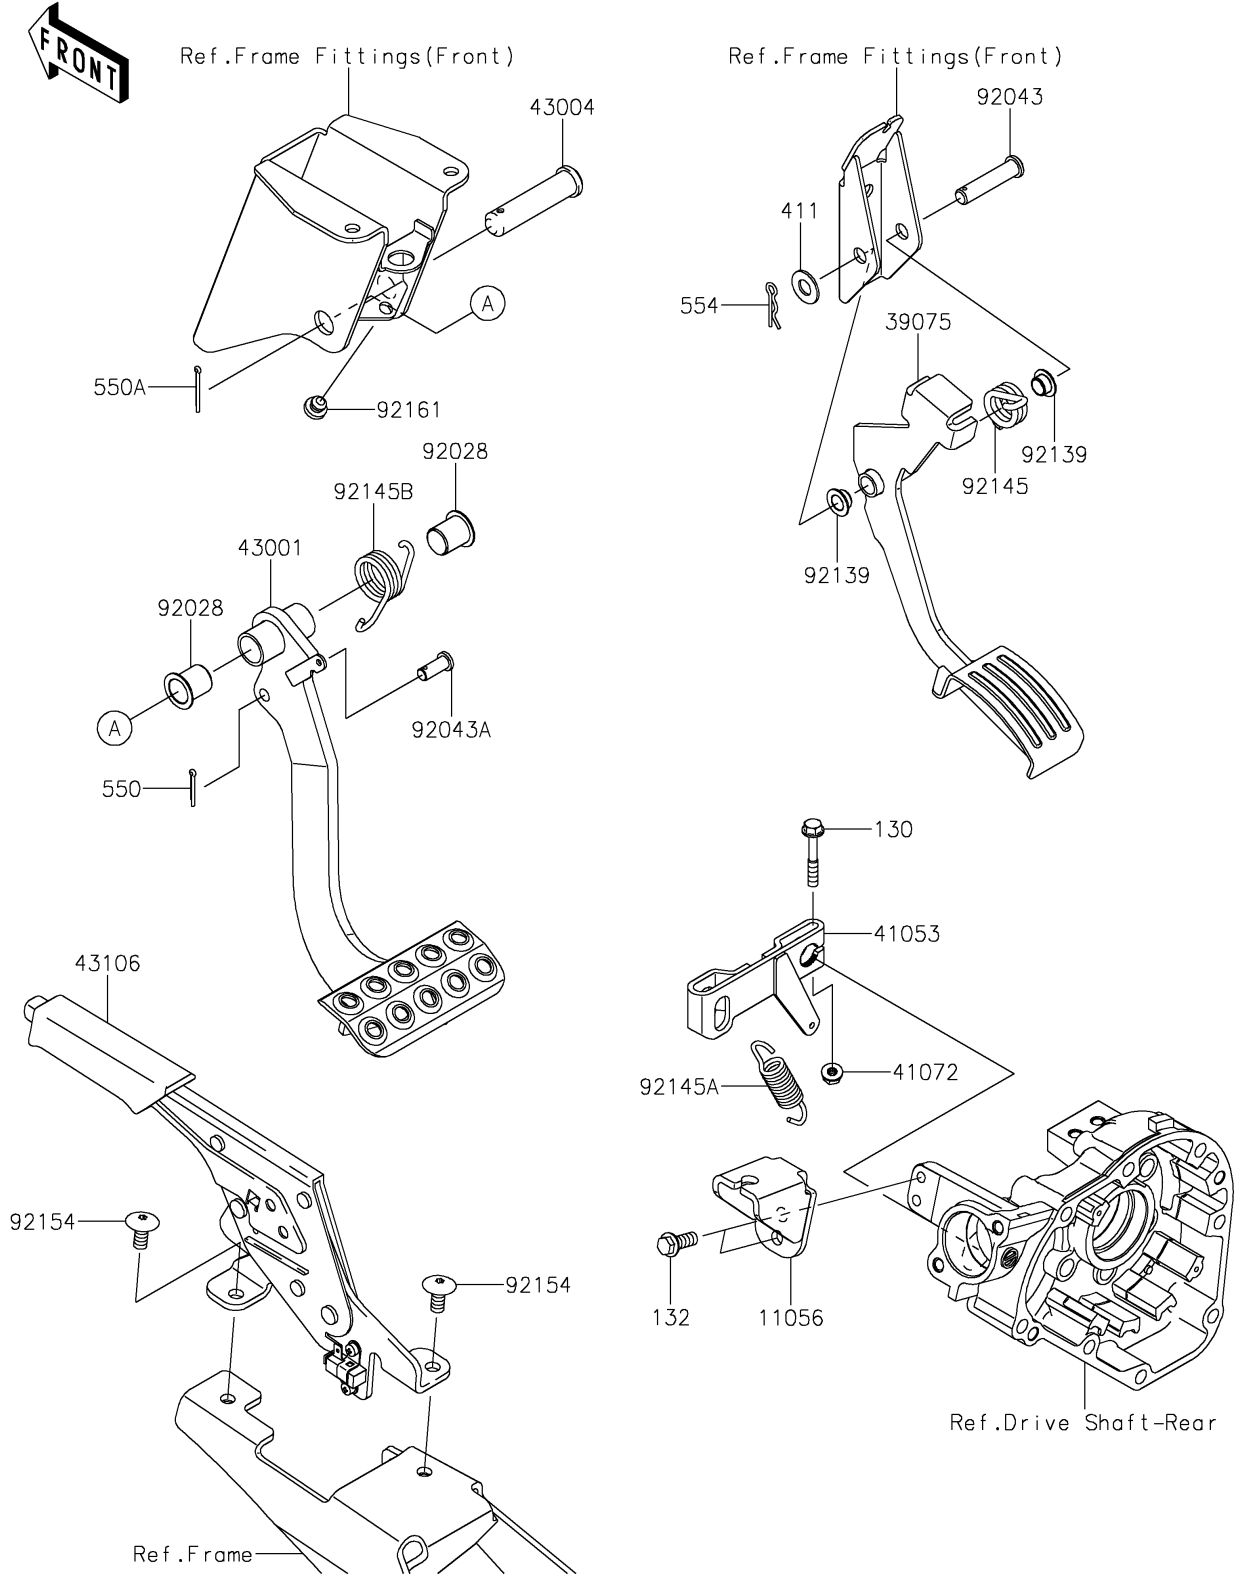

# 2025 Teryx4 S Camo PARTS DIAGRAM

## Brake Pedal/Throttle Lever

F2260

## 2025 Teryx4 S Camo PARTS LIST

### Brake Pedal/Throttle Lever

ITEM NAME	PART NUMBER	QUANTITY
BRACKET (Ref # 11056)	11056-2267	1
LEVER-THROTTLE (Ref # 39075)	39075-0019	1
LEVER-BRAKE CAM (Ref # 41053)	41053-0023	1
NUT,6MM (Ref # 41072)	41072-007	1
LEVER-BRAKE,PEDAL (Ref # 43001)	43001-0739	1
SHAFT-BRAKE (Ref # 43004)	43004-1128	1
LEVER-ASSY-PARKING BRAKE (Ref # 43106)	43106-0009	1
BUSHING (Ref # 92028)	92028-1571	2
PIN,10X42.5 (Ref # 92043)	92043-0707	1
PIN (Ref # 92043A)	92043-1039	1
BUSHING (Ref # 92139)	92139-0230	2
SPRING,THROTTLE (Ref # 92145)	92145-0831	1
SPRING,BRAKE CAM LEVER (Ref # 92145A)	92145-0880	1
SPRING,BRAKE PEDAL RETURN (Ref # 92145B)	92145-1615	1
BOLT-FLANGED,8X18 (Ref # 92154)	92154-2692	2
DAMPER (Ref # 92161)	92161-1084	1
BOLT-FLANGED,6X40 (Ref # 130)	130CA0640	1
BOLT-FLANGED-SMALL,8X20 (Ref # 132)	132BA0820	2
WASHER-PLAIN,10MM (Ref # 411)	411AA1000	1
PIN-COTTER,2.5X18 (Ref # 550)	550AA2518	1
PIN-COTTER,2.5X25 (Ref # 550A)	550AA2525	1
PIN-SNAP,10MM (Ref # 554)	554DA1000	1