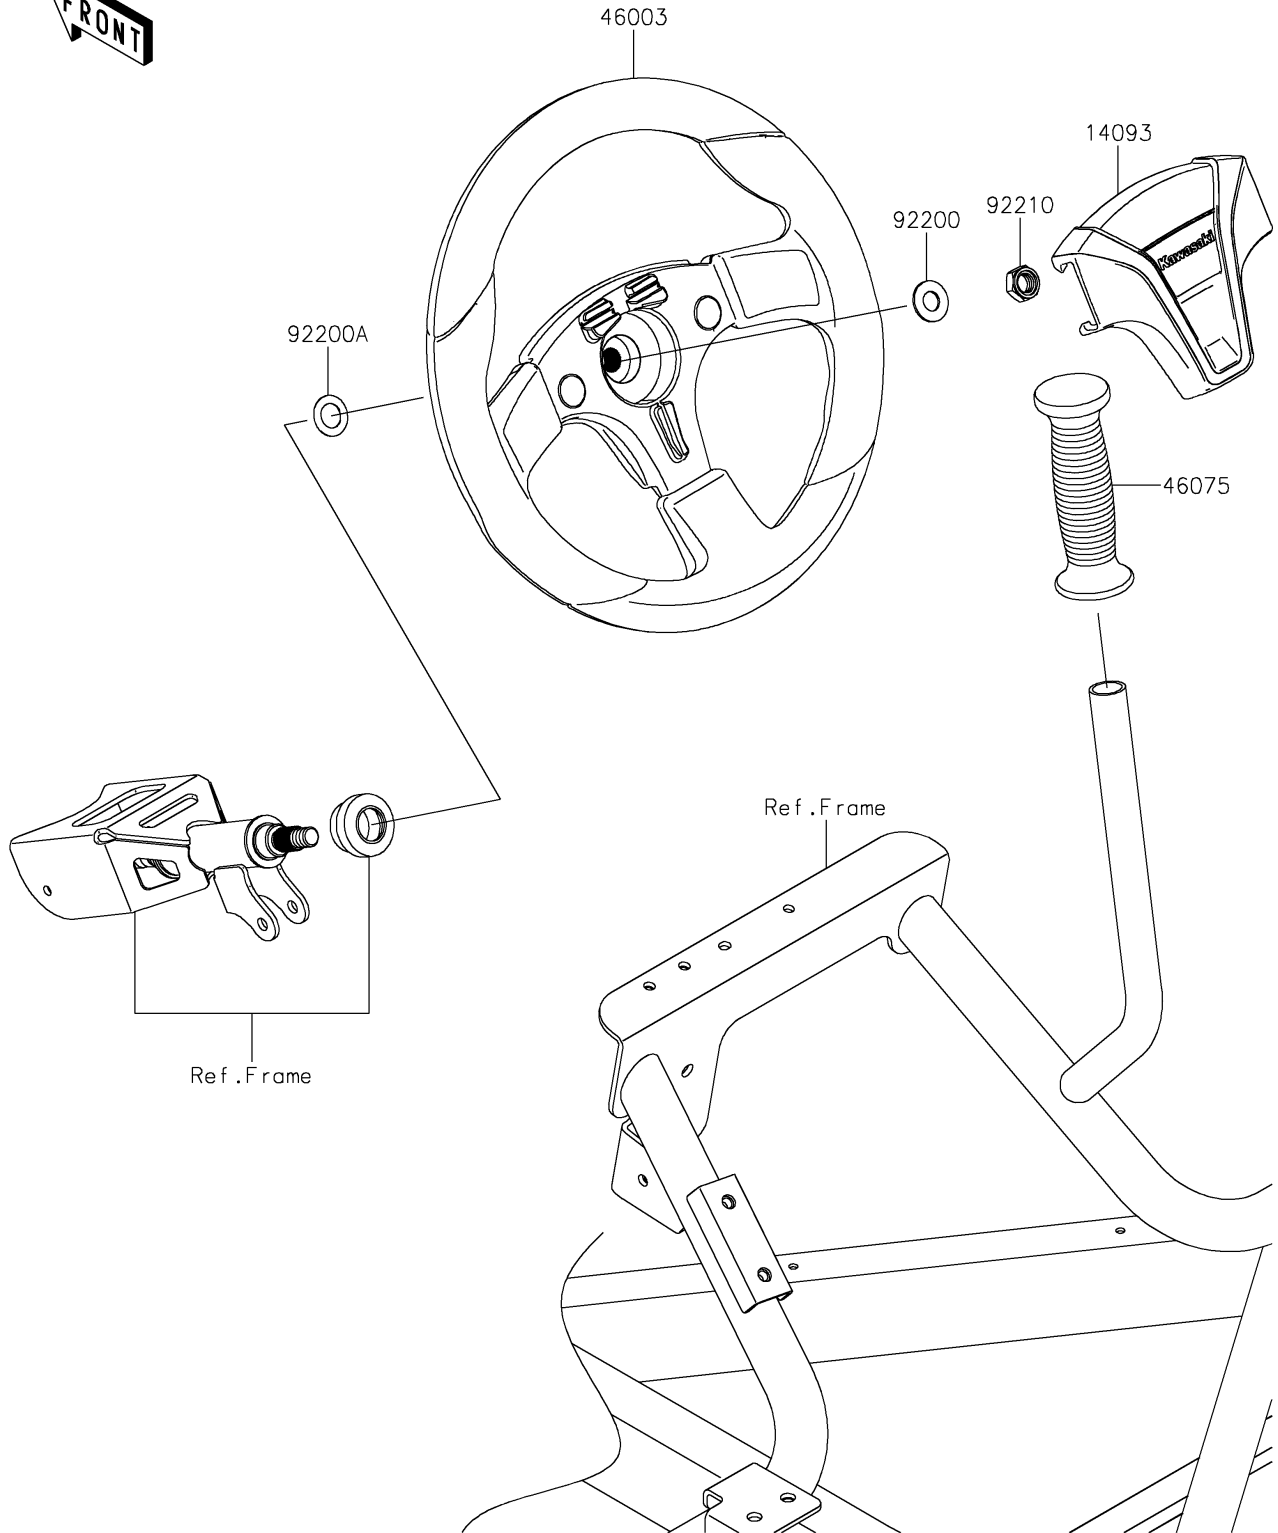

# 2025 TERYX4™ S CAMO PARTS DIAGRAM

Steering Wheel

F2311

## 2025 TERYX4™ S CAMO PARTS LIST

### Steering Wheel

ITEM NAME	PART NUMBER	QUANTITY
COVER,HANDLE (Ref # 14093)	14093-0803	1
HANDLE (Ref # 46003)	46003-0809	1
GRIP (Ref # 46075)	46075-0582	1
WASHER,12.1X25X1.6 (Ref # 92200)	92200-0455	1
WASHER,15X25X1.6 (Ref # 92200A)	92200-0460	1
NUT,LOCK,12MM (Ref # 92210)	92210-1249	1