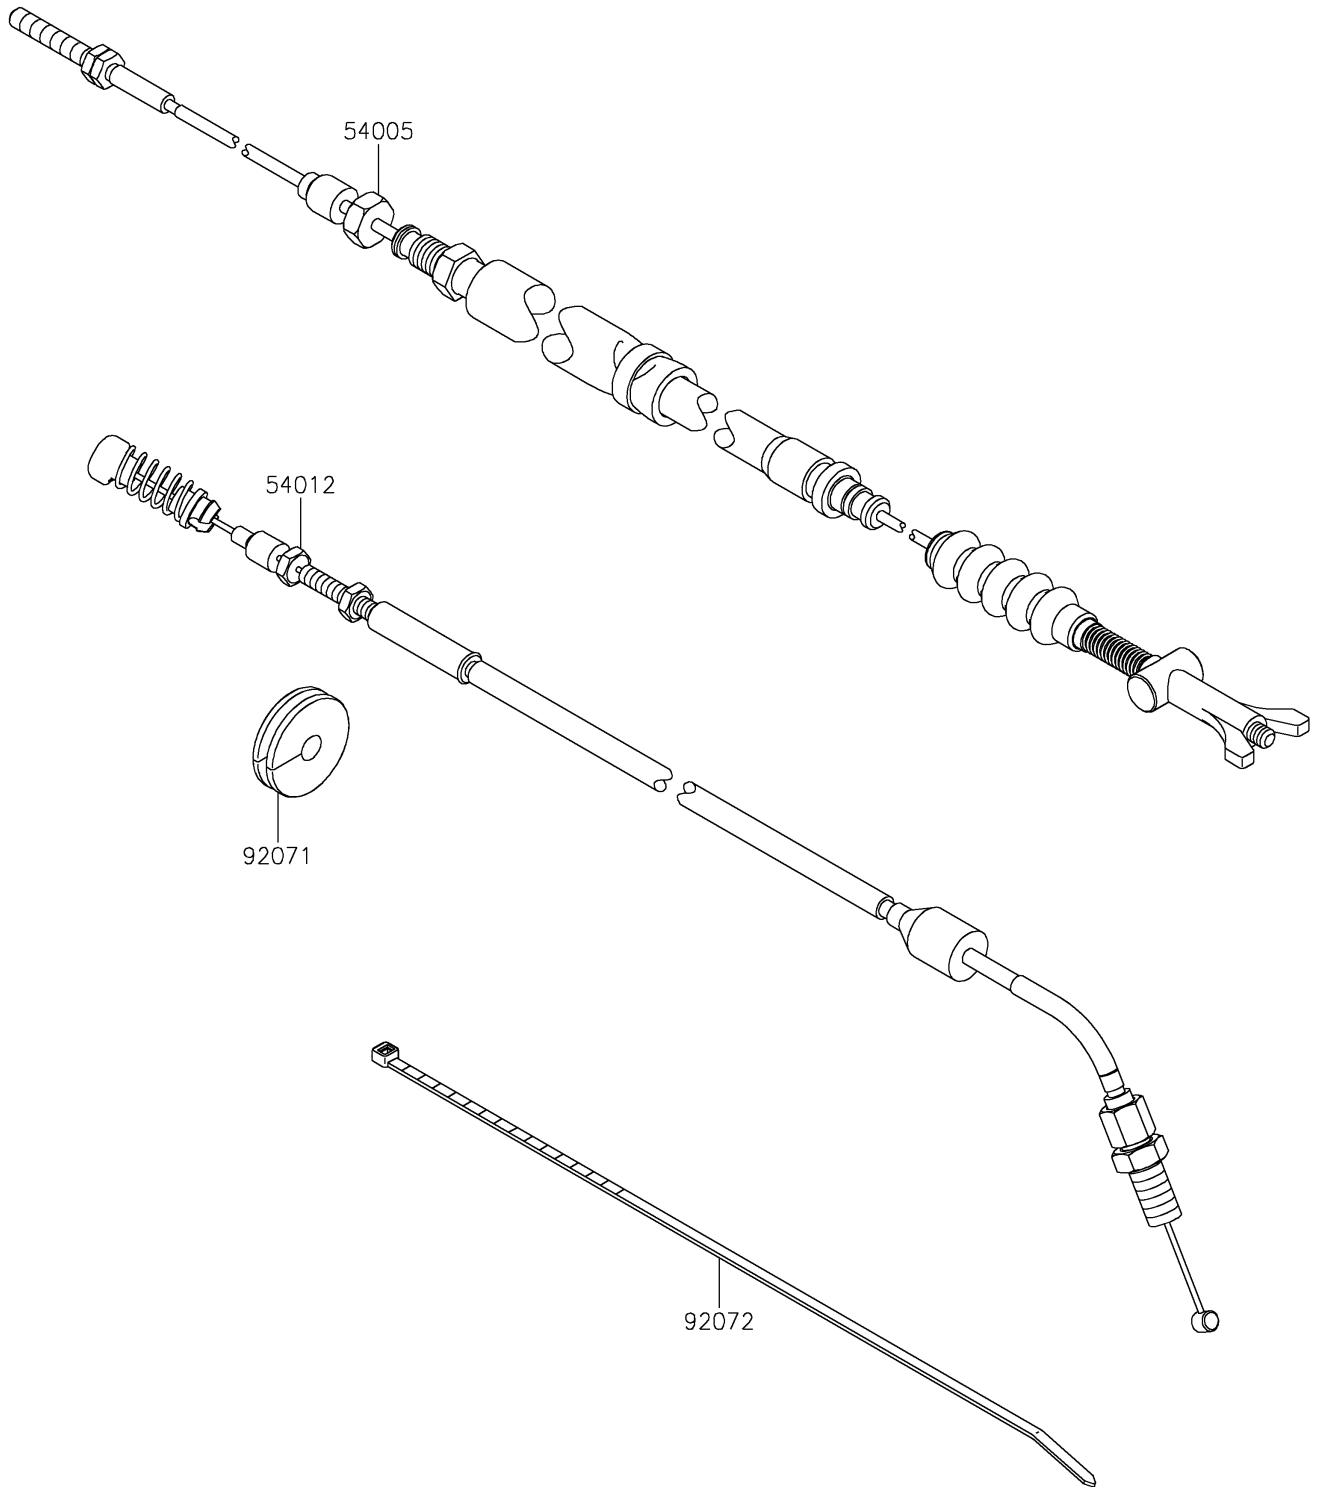

2025 Teryx4 S Camo PARTS DIAGRAM

Cables

F2540

2025 Teryx4 S Camo PARTS LIST

Cables

ITEM NAME	PART NUMBER	QUANTITY
CABLE-BRAKE (Ref # 54005)	54005-0042	1
CABLE-THROTTLE (Ref # 54012)	54012-0700	1
GROMMET (Ref # 92071)	92071-1136	1
BAND,L=292.1 (Ref # 92072)	92072-3509	1