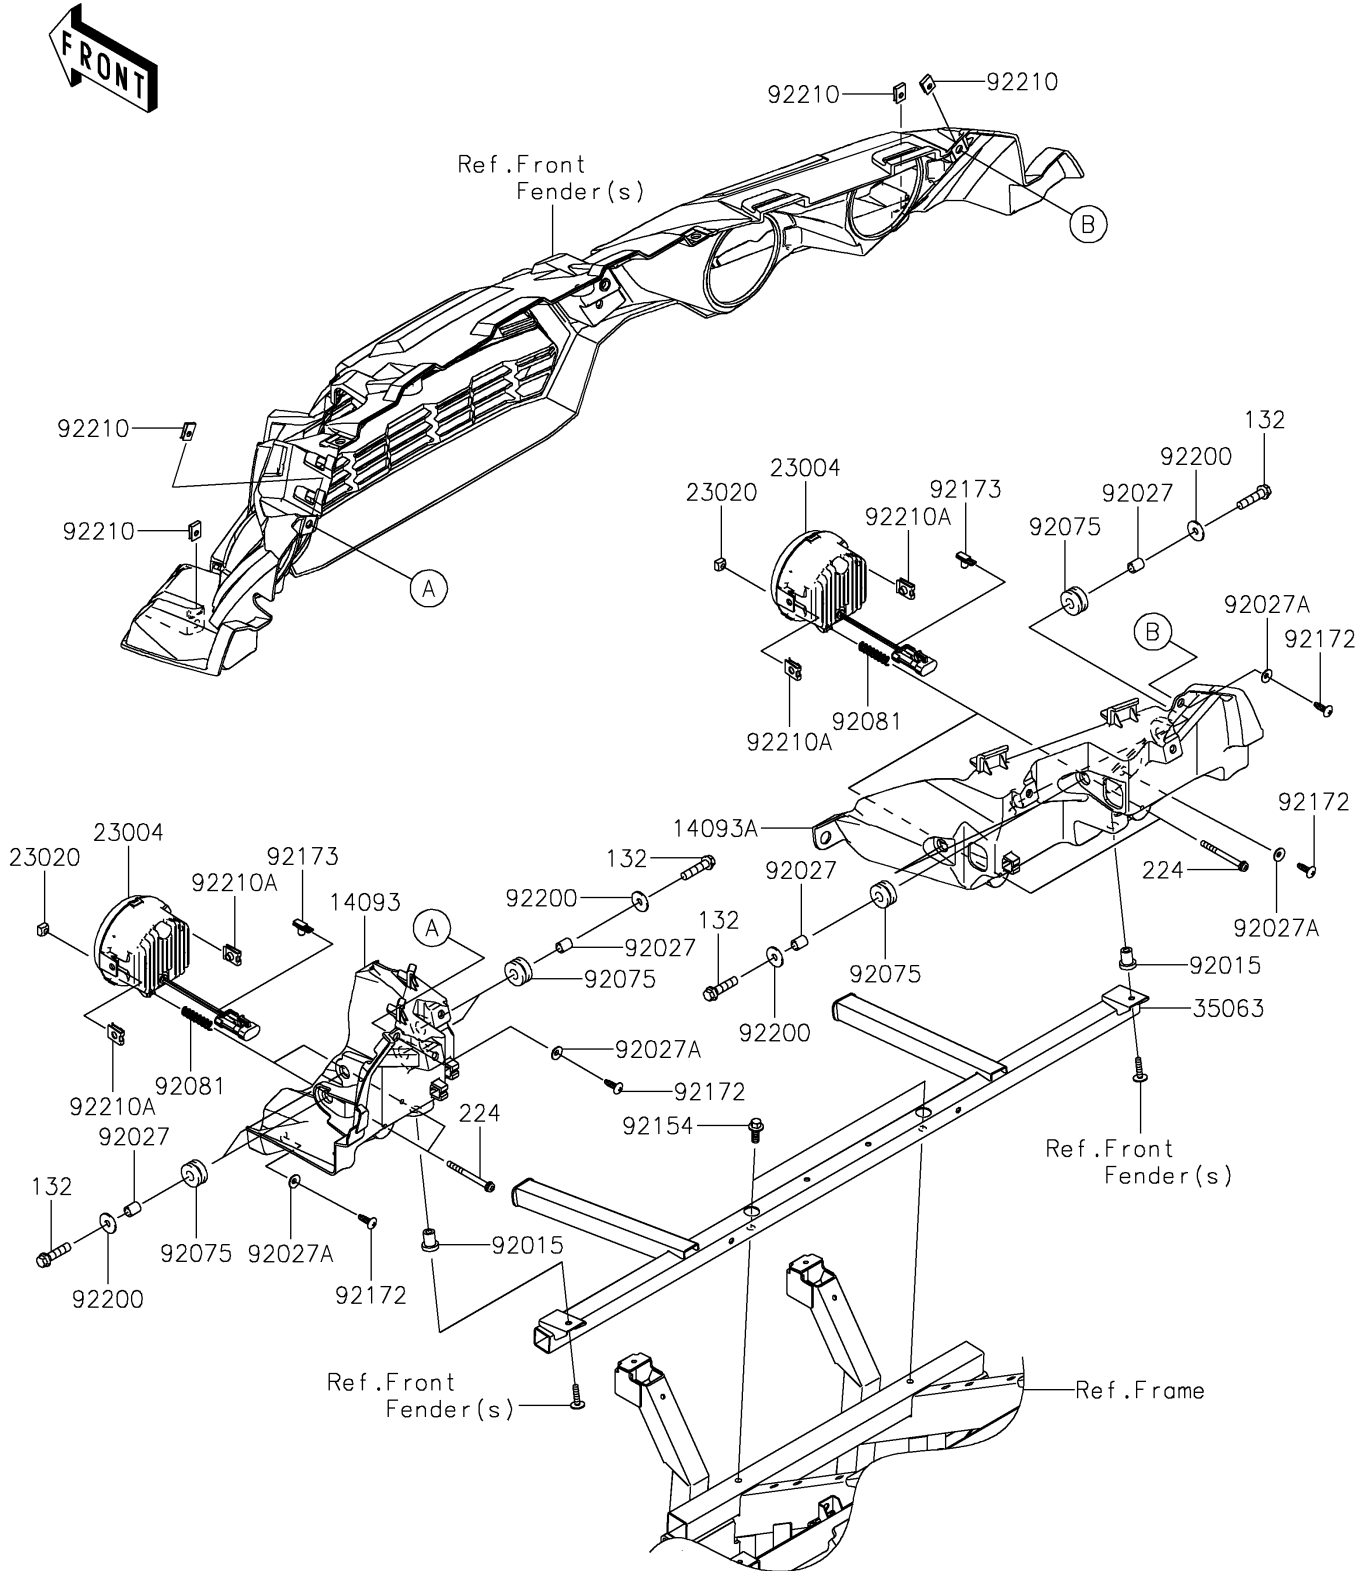

2024 TERYX4™ S CAMO PARTS DIAGRAM

Headlight(s)

F2710

2024 TERYX4™ S CAMO PARTS LIST

Headlight(s)

ITEM NAME	PART NUMBER	QUANTITY
COVER,HEADLIGHT,LH (Ref # 14093)	14093-0207	1
COVER,HEADLIGHT,RH (Ref # 14093A)	14093-0208	1
LAMP-HEAD (Ref # 23004)	23004-0370	4
NUT,4MM,FOCUS ADJUST (Ref # 23020)	23020-018	4
STAY,HEADLAMP (Ref # 35063)	35063-1405	1
NUT,RUBBER,6MM (Ref # 92015)	92015-1692	2
COLLAR,6.8X10X12 (Ref # 92027)	92027-162	8
COLLAR (Ref # 92027A)	92027-4020	4
DAMPER,10X24X12 (Ref # 92075)	92075-1690	8
SPRING,FOCUS ADJUST (Ref # 92081)	92081-1896	4
BOLT,FLANGED,8X20 (Ref # 92154)	92154-1226	2
SCREW,TAPPING,6X20 (Ref # 92172)	92172-0883	4
CLAMP (Ref # 92173)	92173-1491	4
WASHER,6.5X20X1.6 (Ref # 92200)	92200-0283	8
NUT,LEAF SPRING,6MM (Ref # 92210)	92210-0624	4
NUT (Ref # 92210A)	92210-1125	8
BOLT-FLANGED-SMALL,6X25 (Ref # 132)	132BA0625	8
SCREW-PAN-WP-CROS,4X45 (Ref # 224)	224AA0445	4