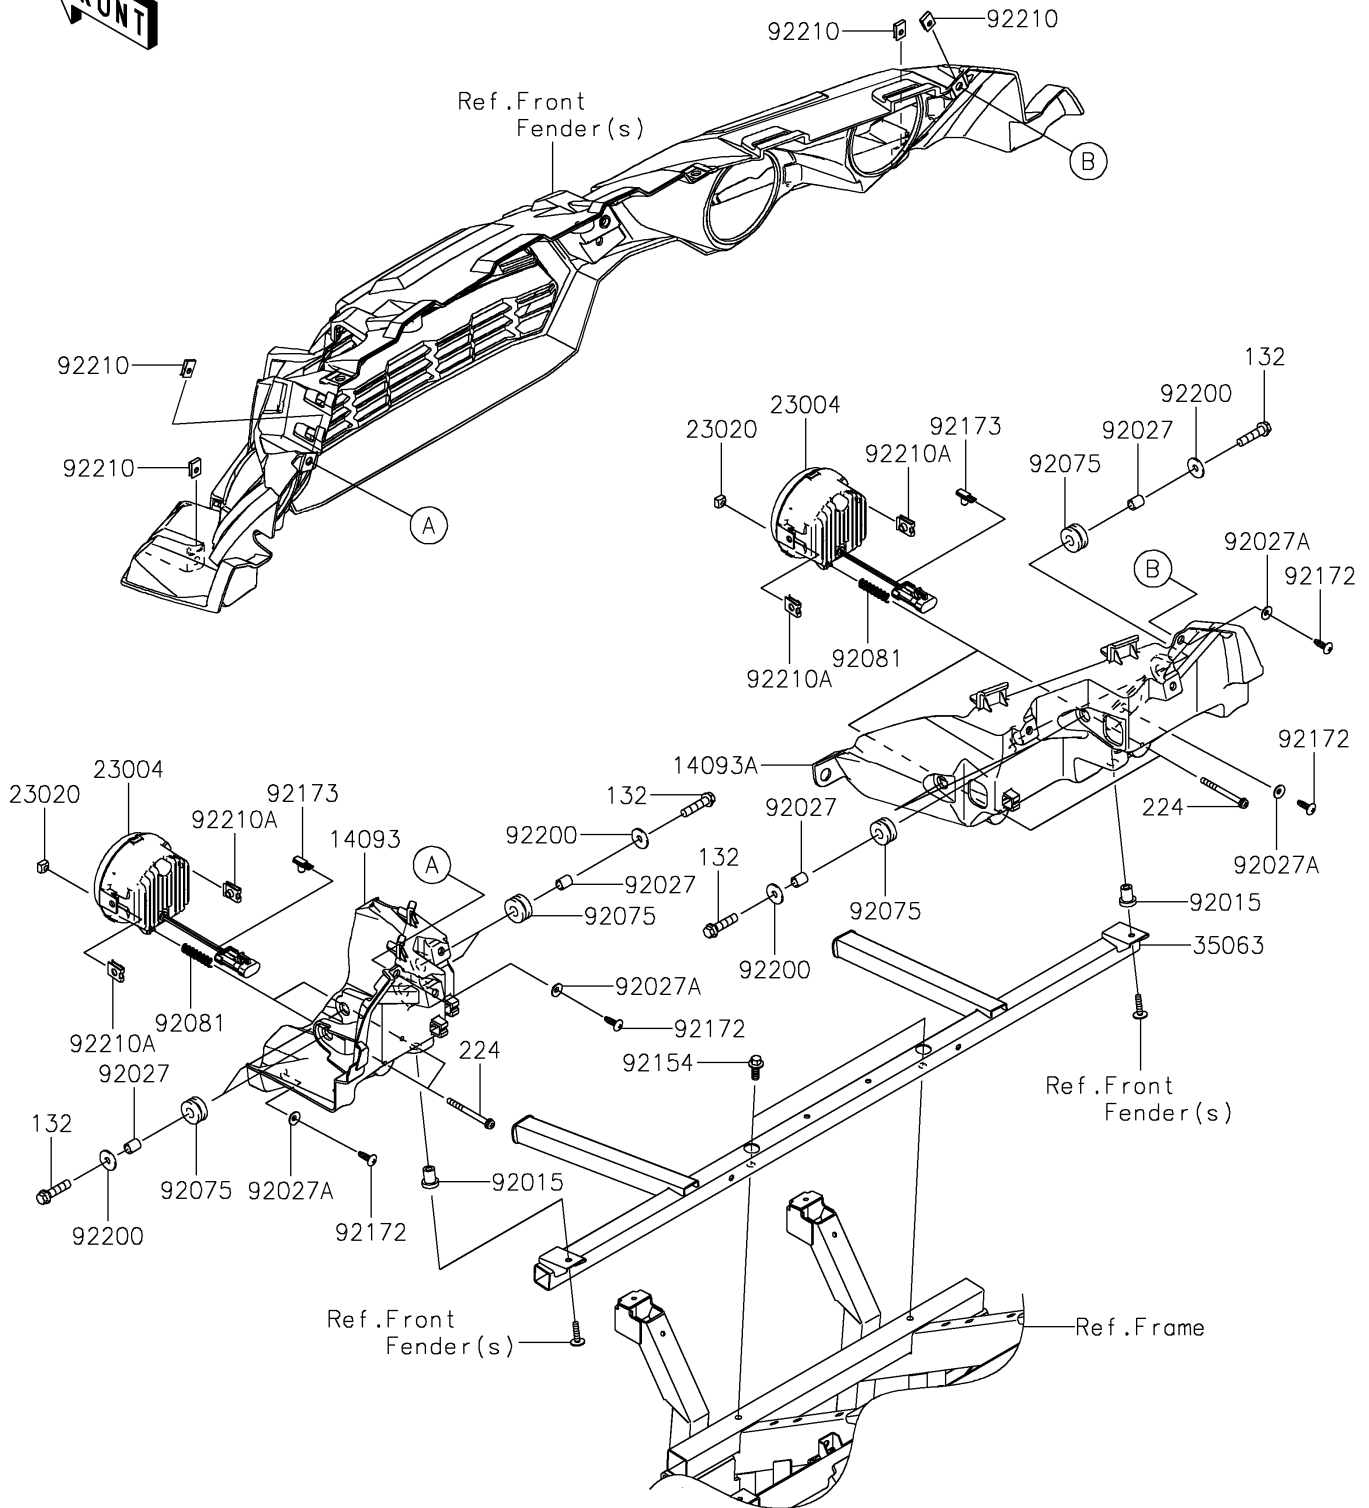

# 2025 Teryx4 S Camo PARTS DIAGRAM

Headlight(s)

F2710

## 2025 Teryx4 S Camo PARTS LIST

### Headlight(s)

ITEM NAME	PART NUMBER	QUANTITY
COVER,HEADLIGHT,LH (Ref # 14093)	14093-0207	1
COVER,HEADLIGHT,RH (Ref # 14093A)	14093-0208	1
LAMP-HEAD (Ref # 23004)	23004-0370	4
NUT,4MM,FOCUS ADJUST (Ref # 23020)	23020-018	4
STAY,HEADLAMP (Ref # 35063)	35063-1405	1
NUT,RUBBER,6MM (Ref # 92015)	92015-1692	2
COLLAR,6.8X10X12 (Ref # 92027)	92027-162	8
COLLAR (Ref # 92027A)	92027-4020	4
DAMPER,10X24X12 (Ref # 92075)	92075-1690	8
SPRING,FOCUS ADJUST (Ref # 92081)	92081-1896	4
BOLT,FLANGED,8X20 (Ref # 92154)	92154-1226	2
SCREW,TAPPING,6X20 (Ref # 92172)	92172-0883	4
CLAMP (Ref # 92173)	92173-1491	4
WASHER,6.5X20X1.6 (Ref # 92200)	92200-0283	8
NUT,LEAF SPRING,6MM (Ref # 92210)	92210-0624	4
NUT (Ref # 92210A)	92210-1125	8
BOLT-FLANGED-SMALL,6X25 (Ref # 132)	132BA0625	8
SCREW-PAN-WP-CROS,4X45 (Ref # 224)	224AA0445	4