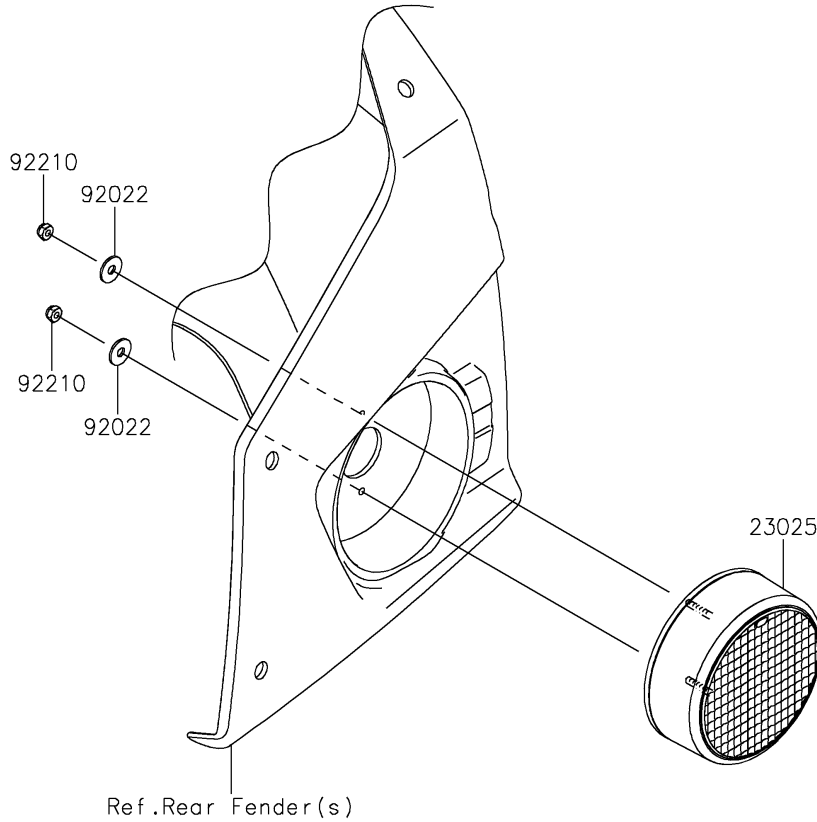

2024 Teryx4™ S Camo PARTS DIAGRAM

Taillight(s)

F2720

2024 Teryx4™ S Camo PARTS LIST

Taillight(s)

ITEM NAME	PART NUMBER	QUANTITY
LAMP-TAIL (Ref # 23025)	23025-0364	2
WASHER,4.3X12.5X1 (Ref # 92022)	92022-1949	4
NUT (Ref # 92210)	92210-0722	4