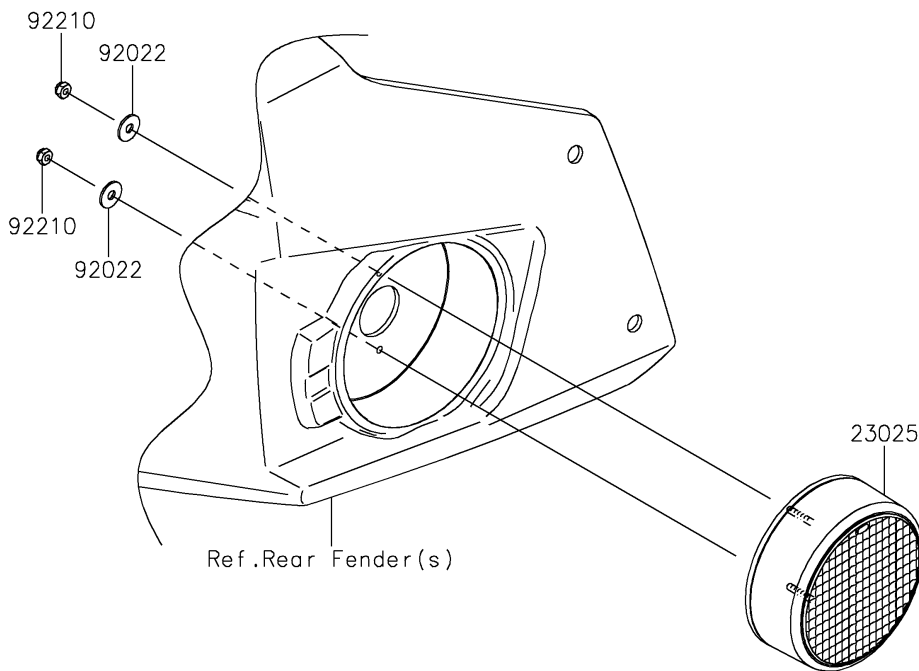

2024 Teryx4™ S Camo PARTS DIAGRAM

Taillight(s)

F2720

2024 Teryx4™ S Camo PARTS LIST

Taillight(s)

ITEM NAME	PART NUMBER	QUANTITY
LAMP-TAIL (Ref # 23025)	23025-0364	2
WASHER,4.3X12.5X1 (Ref # 92022)	92022-1949	4
NUT (Ref # 92210)	92210-0722	4