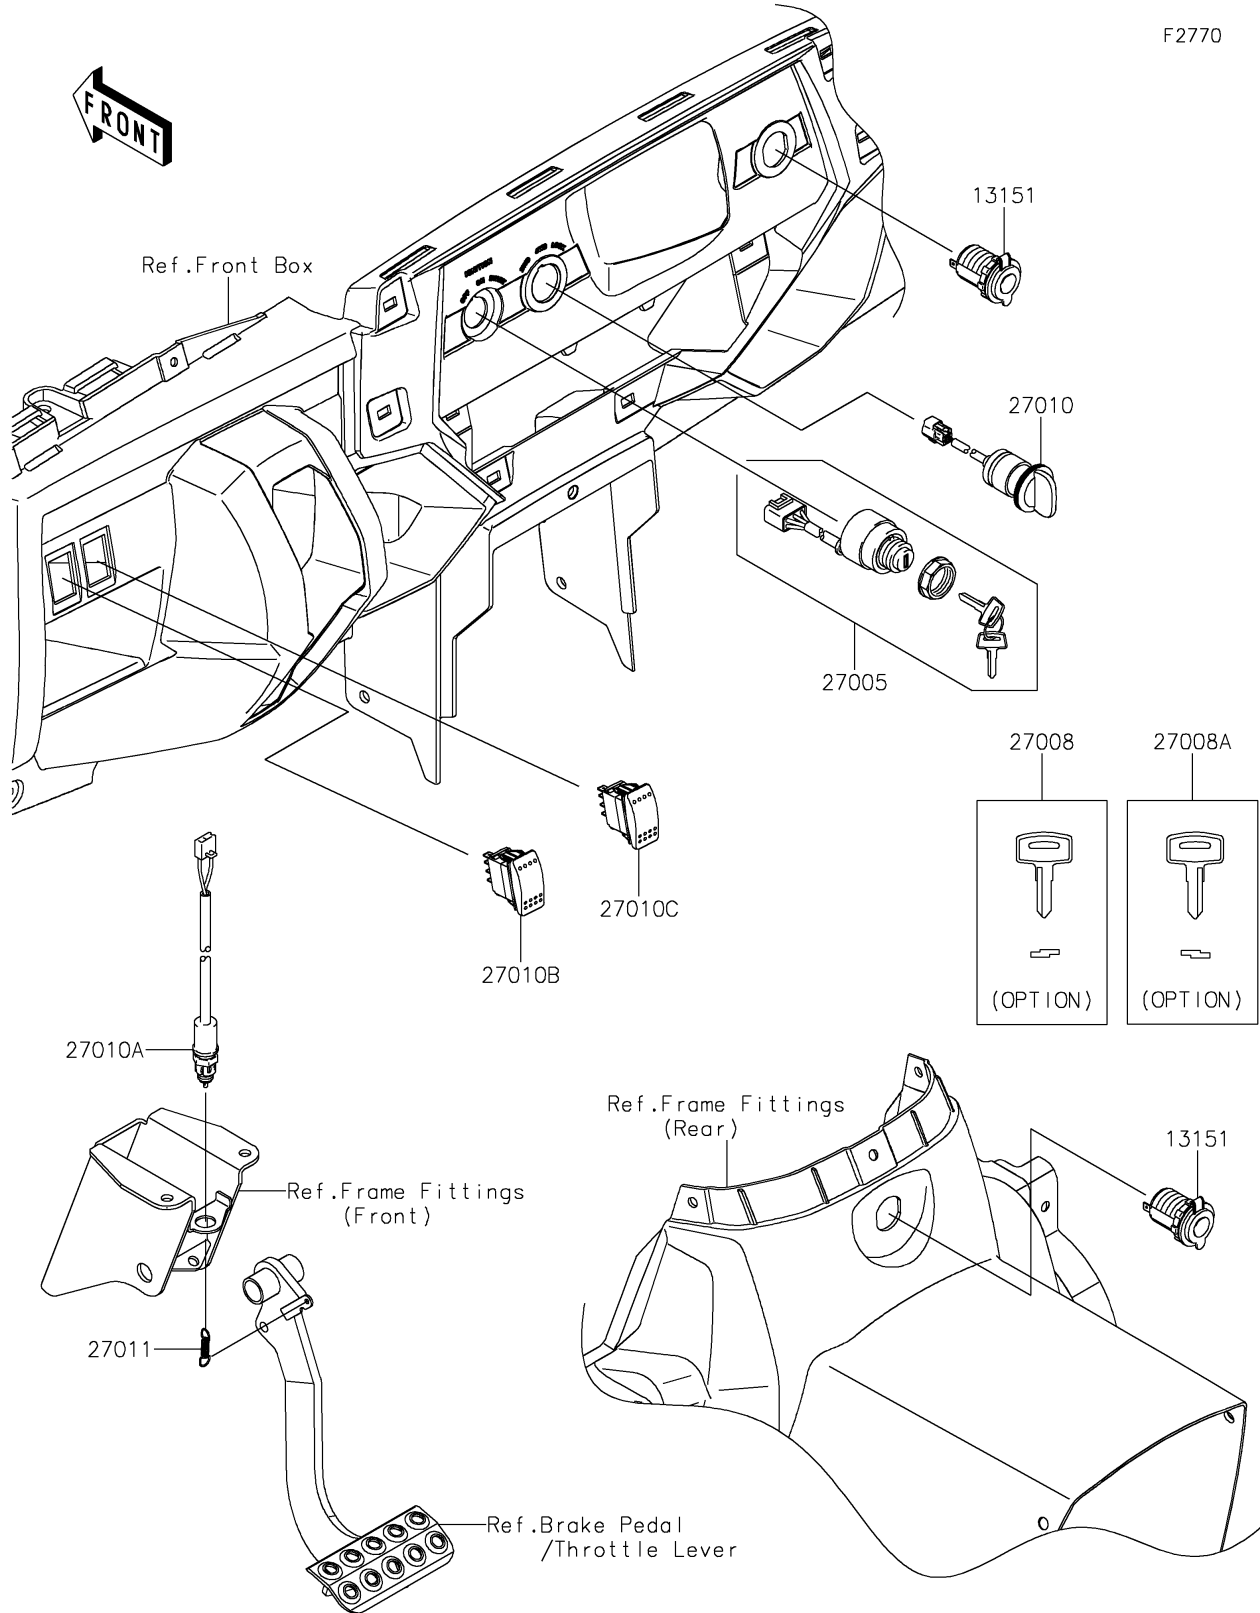

# 2025 Teryx4 S Camo PARTS DIAGRAM

## Ignition Switch

F2770

## 2025 Teryx4 S Camo PARTS LIST

### Ignition Switch

ITEM NAME	PART NUMBER	QUANTITY
SWITCH-COMP,OUTLET,12V (Ref # 13151)	13151-0556	2
SWITCH-ASSY-IGNITION (Ref # 27005)	27005-0036	1
KEY-LOCK,BLANK (Ref # 27008)	27008-1153	1
KEY-LOCK,BLANK (Ref # 27008A)	27008-1157	1
SWITCH (Ref # 27010)	27010-0706	1
SWITCH,BRAKE (Ref # 27010A)	27010-0724	1
SWITCH,OUTER (Ref # 27010B)	27010-0806	1
SWITCH,INNER (Ref # 27010C)	27010-0807	1
SPRING,BRAKE LAMP SWITCH (Ref # 27011)	27011-006	1