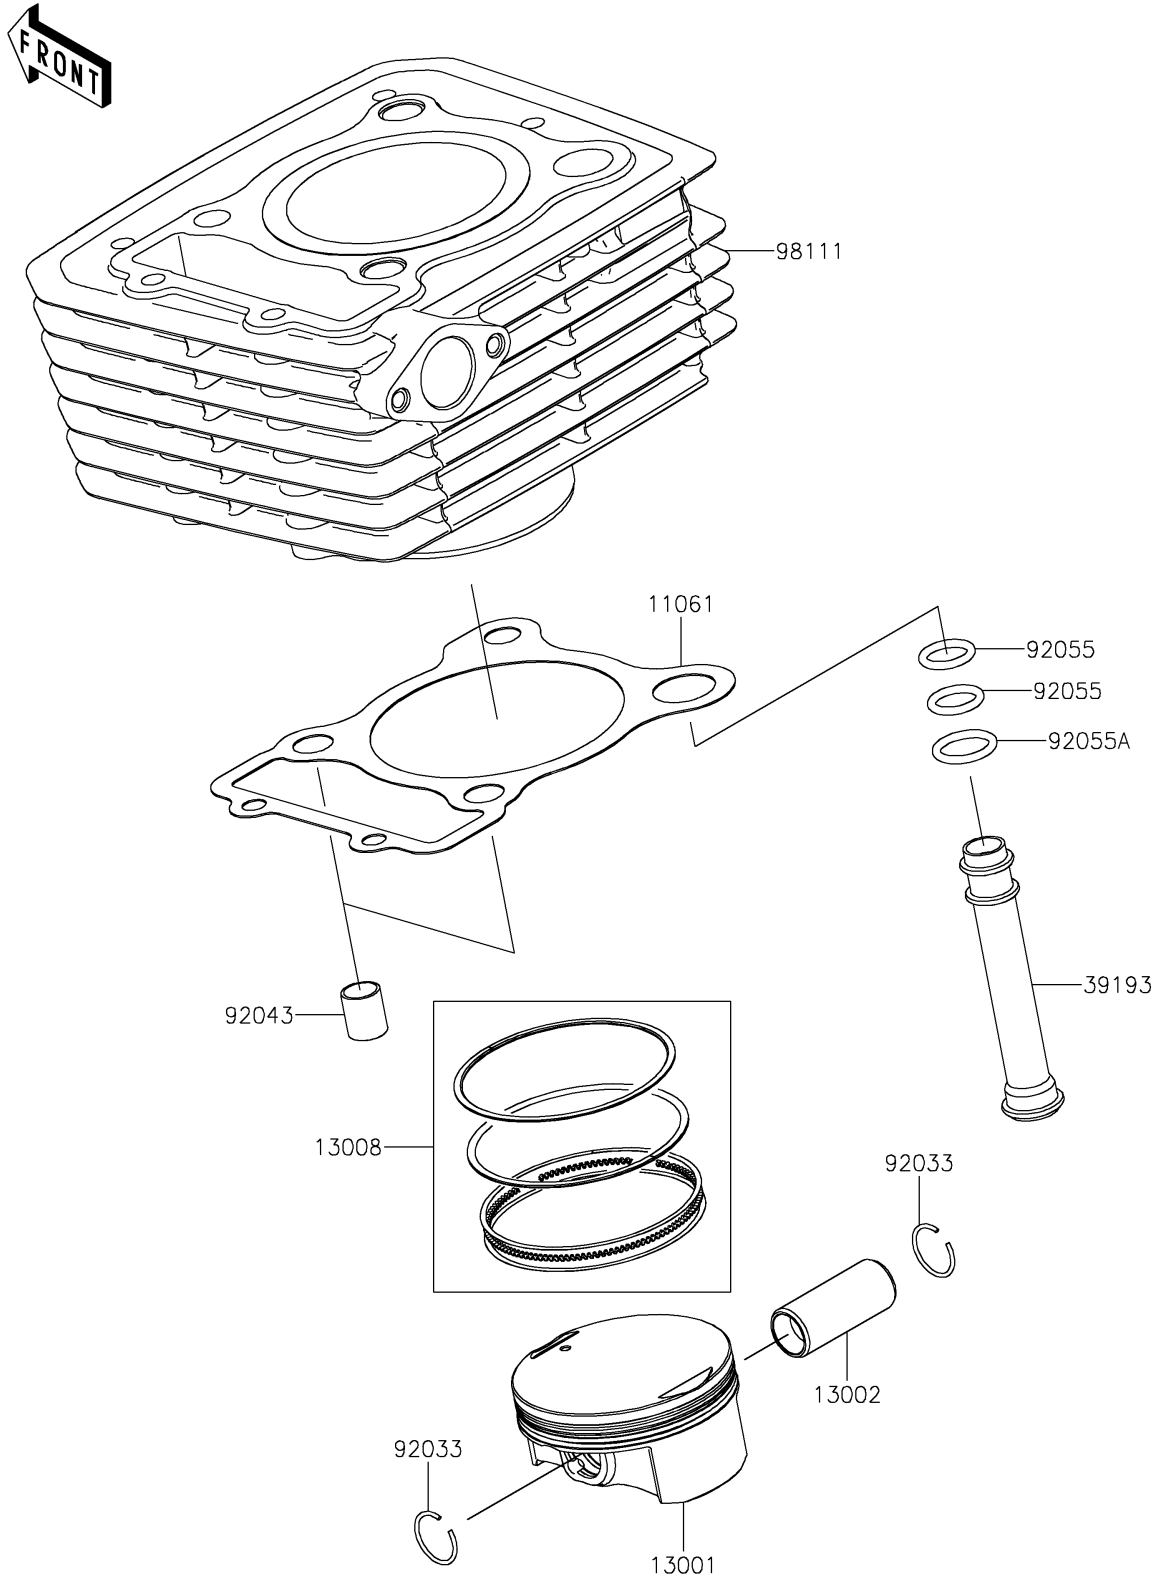

2024 KLX® 230SM ABS PARTS DIAGRAM

Cylinder/Piston(s)

E1120

2024 KLX® 230SM ABS PARTS LIST

Cylinder/Piston(s)

ITEM NAME	PART NUMBER	QUANTITY
GASKET,CYLINDER BASE (Ref # 11061)	11061-1298	1
PISTON-ENGINE (Ref # 13001)	13001-0850	1
PIN-PISTON (Ref # 13002)	13002-0718	1
RING-SET-PISTON (Ref # 13008)	13008-0580	1
PIPE-OIL (Ref # 39193)	39193-0586	1
RING-SNAP,PISTON PIN (Ref # 92033)	92033-0732	2
PIN,10.1X12X14 (Ref # 92043)	92043-4009	2
RING-O,12.3X2.4 (Ref # 92055)	92055-0918	2
RING-O,14.8X2.4 (Ref # 92055A)	92055-0919	1
CYLINDER-COMP-ENGINE (Ref # 98111)	98111-0075	1