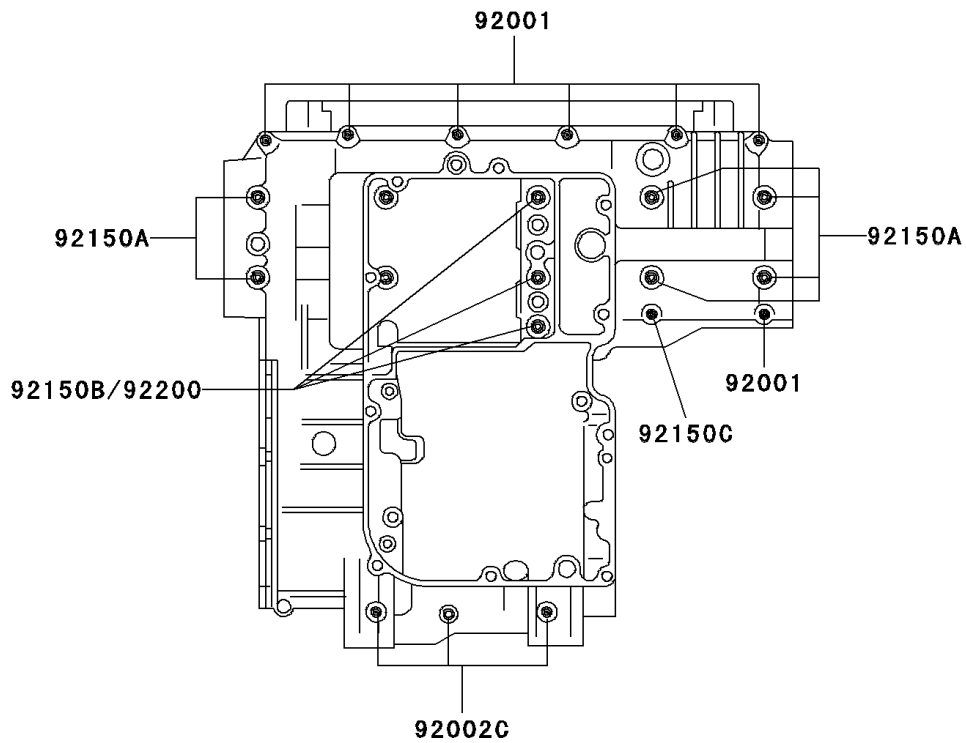

1996 Ninja® ZX™ -11 PARTS DIAGRAM

Crankcase Bolt Pattern

E1412

Upper Case

Lower Case

1996 Ninja® ZX™-11 PARTS LIST

Crankcase Bolt Pattern

ITEM NAME	PART NUMBER	QUANTITY
BOLT,6X38 (Ref # 92001)	92001-1899	8
BOLT,6X55 (Ref # 92002)	92002-1054	1
BOLT,6X85 (Ref # 92002A)	92002-1306	1
BOLT,8X63 (Ref # 92002B)	92002-1308	2
BOLT,6X120 (Ref # 92002C)	92002-1654	3
BOLT,6X115 (Ref # 92150)	92150-1140	3
BOLT,9X90 (Ref # 92150A)	92150-1364	6
BOLT,9X140 (Ref # 92150B)	92150-1365	3
BOLT,7X38 (Ref # 92150C)	92150-1367	1
WASHER,9.5X18X1.2 (Ref # 92200)	92200-1037	3
WASHER,8.5X16X1.2 (Ref # 92200A)	92200-1063	1