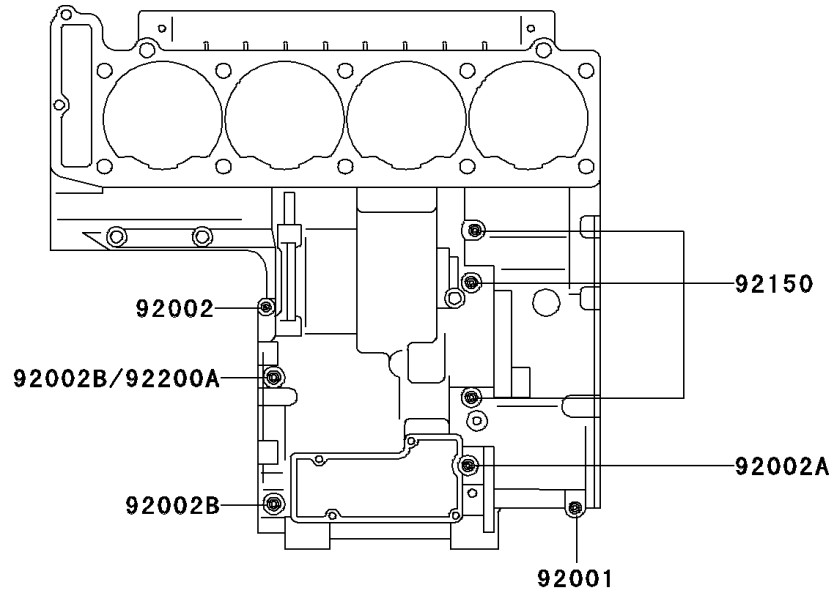

1996 Ninja® ZX™ -11 PARTS DIAGRAM

Crankcase Bolt Pattern

E1412

Upper Case

Lower Case

1996 Ninja® ZX™-11 PARTS LIST

Crankcase Bolt Pattern

ITEM NAME	PART NUMBER	QUANTITY
BOLT,6X38 (Ref # 92001)	92001-1899	8
BOLT,6X55 (Ref # 92002)	92002-1054	1
BOLT,6X85 (Ref # 92002A)	92002-1306	1
BOLT,8X63 (Ref # 92002B)	92002-1308	2
BOLT,6X120 (Ref # 92002C)	92002-1654	3
BOLT,6X115 (Ref # 92150)	92150-1140	3
BOLT,9X90 (Ref # 92150A)	92150-1364	6
BOLT,9X140 (Ref # 92150B)	92150-1365	3
BOLT,7X38 (Ref # 92150C)	92150-1367	1
WASHER,9.5X18X1.2 (Ref # 92200)	92200-1037	3
WASHER,8.5X16X1.2 (Ref # 92200A)	92200-1063	1