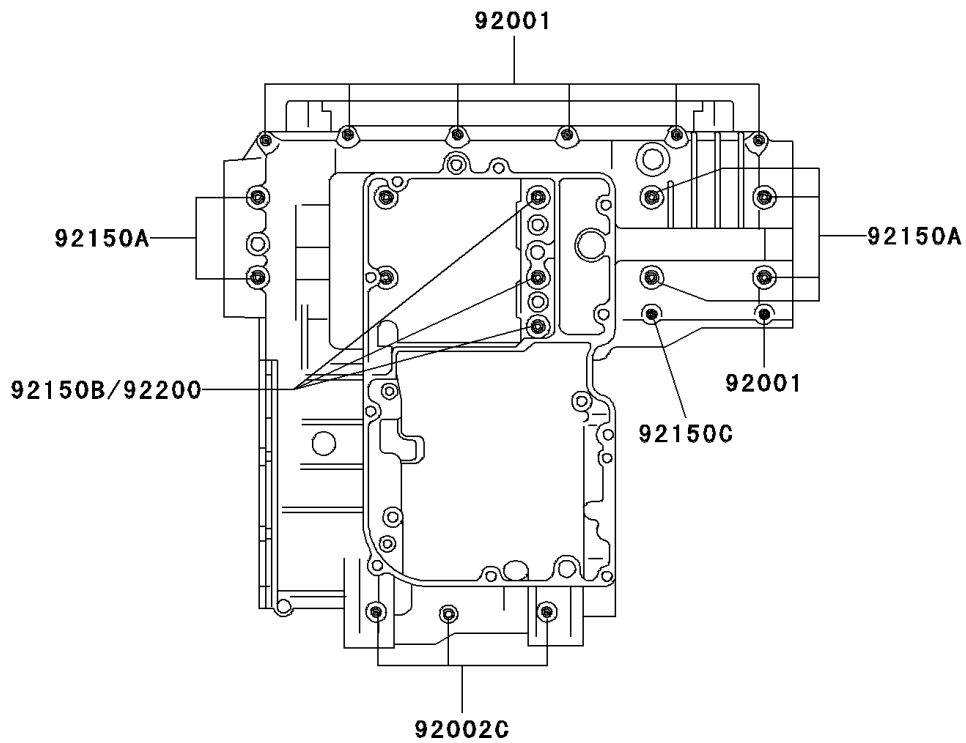

1997 Ninja® ZX™ -11 PARTS DIAGRAM

Crankcase Bolt Pattern

E1412

Upper Case

Lower Case

1997 Ninja® ZX™ -11 PARTS LIST

Crankcase Bolt Pattern

ITEM NAME	PART NUMBER	QUANTITY
BOLT,6X38 (Ref # 92001)	92001-1899	8
BOLT,6X55 (Ref # 92002)	92002-1054	1
BOLT,6X85 (Ref # 92002A)	92002-1306	1
BOLT,8X63 (Ref # 92002B)	92002-1308	2
BOLT,6X120 (Ref # 92002C)	92002-1654	3
BOLT,6X115 (Ref # 92150)	92150-1140	3
BOLT,9X90 (Ref # 92150A)	92150-1364	6
BOLT,9X140 (Ref # 92150B)	92150-1365	3
BOLT,7X38 (Ref # 92150C)	92150-1367	1
WASHER,9.5X18X1.2 (Ref # 92200)	92200-1037	3
WASHER,8.5X16X1.2 (Ref # 92200A)	92200-1063	1