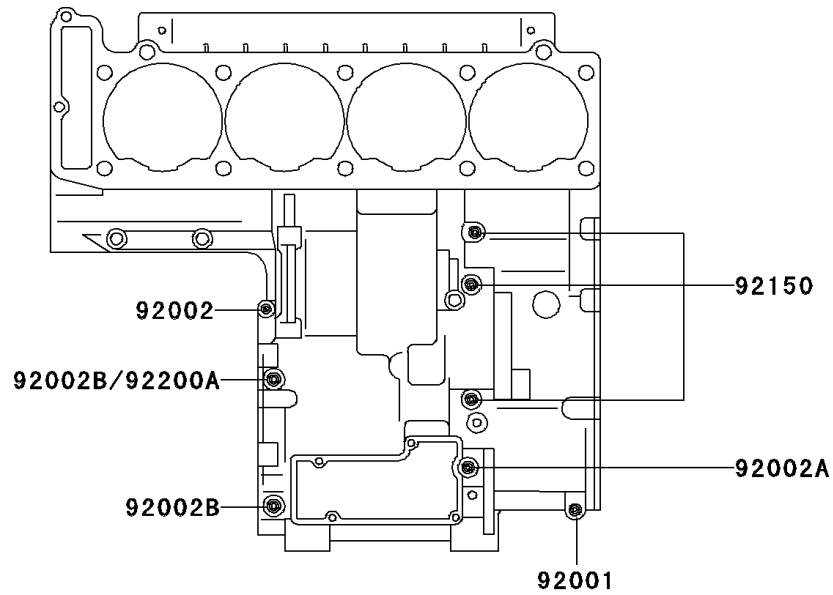

1997 Ninja® ZX™ -11 PARTS DIAGRAM

Crankcase Bolt Pattern

E1412

Upper Case

Lower Case

1997 Ninja® ZX™ -11 PARTS LIST

Crankcase Bolt Pattern

ITEM NAME	PART NUMBER	QUANTITY
BOLT,6X38 (Ref # 92001)	92001-1899	8
BOLT,6X55 (Ref # 92002)	92002-1054	1
BOLT,6X85 (Ref # 92002A)	92002-1306	1
BOLT,8X63 (Ref # 92002B)	92002-1308	2
BOLT,6X120 (Ref # 92002C)	92002-1654	3
BOLT,6X115 (Ref # 92150)	92150-1140	3
BOLT,9X90 (Ref # 92150A)	92150-1364	6
BOLT,9X140 (Ref # 92150B)	92150-1365	3
BOLT,7X38 (Ref # 92150C)	92150-1367	1
WASHER,9.5X18X1.2 (Ref # 92200)	92200-1037	3
WASHER,8.5X16X1.2 (Ref # 92200A)	92200-1063	1