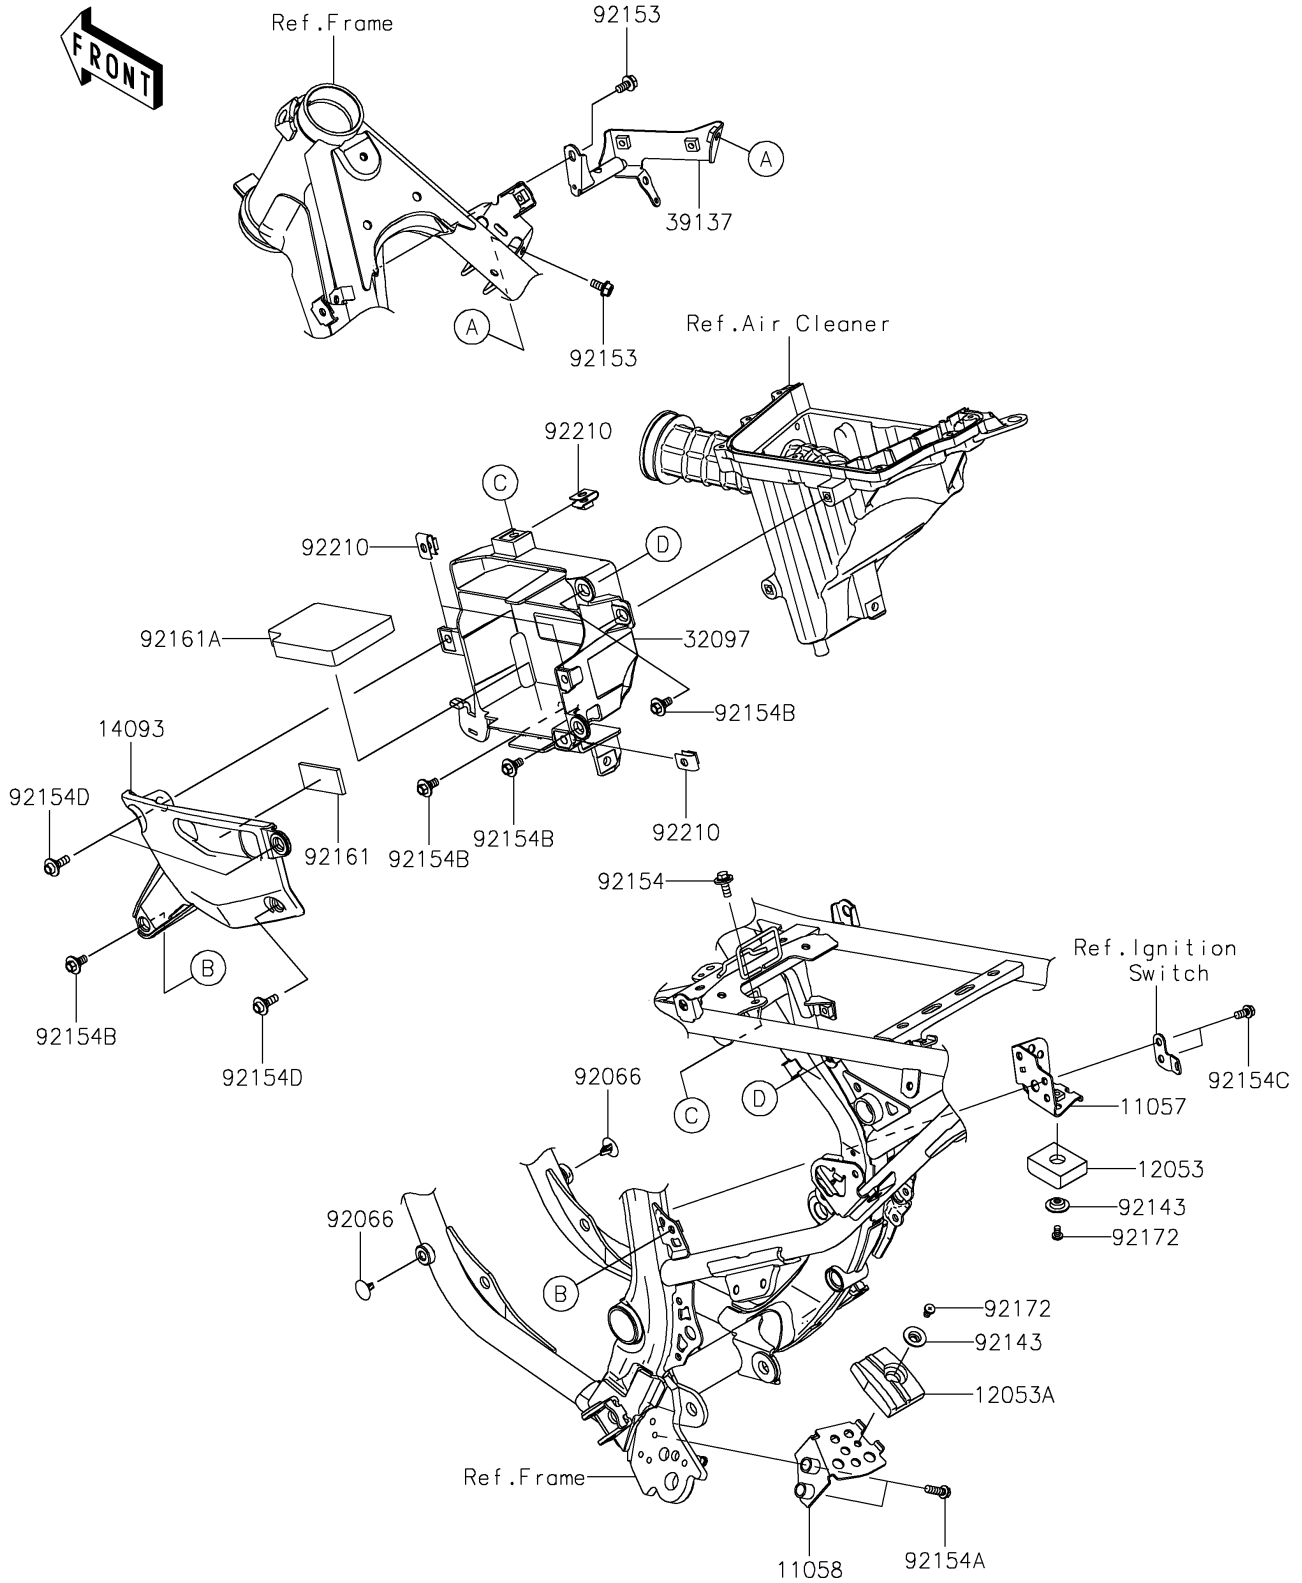

# 2024 KLX® 230SM ABS PARTS DIAGRAM

## Frame Fittings

F2131

## 2024 KLX® 230SM ABS PARTS LIST

### Frame Fittings

ITEM NAME	PART NUMBER	QUANTITY
BRACKET,UPP (Ref # 11057)	11057-2067	1
BRACKET,LWR (Ref # 11058)	11058-0854	1
GUIDE-CHAIN,UPP (Ref # 12053)	12053-0270	1
GUIDE-CHAIN,LWR (Ref # 12053A)	12053-0271	1
COVER,BATTERY CASE (Ref # 14093)	14093-1562	1
CASE-BATTERY (Ref # 32097)	32097-0571	1
STAY-COMP,REGULATOR,F.S.BLACK (Ref # 39137)	39137-0753-18R	1
PLUG (Ref # 92066)	92066-0934	2
COLLAR (Ref # 92143)	92143-1676	2
BOLT,FLANGED,6X12 (Ref # 92153)	92153-1283	2
BOLT,FLANGED-SMALL,6X16 (Ref # 92154)	92154-1183	1
BOLT,FLANGED,6X20 (Ref # 92154A)	92154-2757	2
BOLT,FLANGED,6X13 (Ref # 92154B)	92154-4411	5
BOLT,FLANGED,6X12 (Ref # 92154C)	92154-7279	2
BOLT,FLANGED,6X14 (Ref # 92154D)	92154-7286	3
DAMPER,49X23X4 (Ref # 92161)	92161-2536	1
DAMPER,BATTERY CASE (Ref # 92161A)	92161-2581	1
SCREW,5X8 (Ref # 92172)	92172-1540	2
NUT,6MM (Ref # 92210)	92210-0218	4