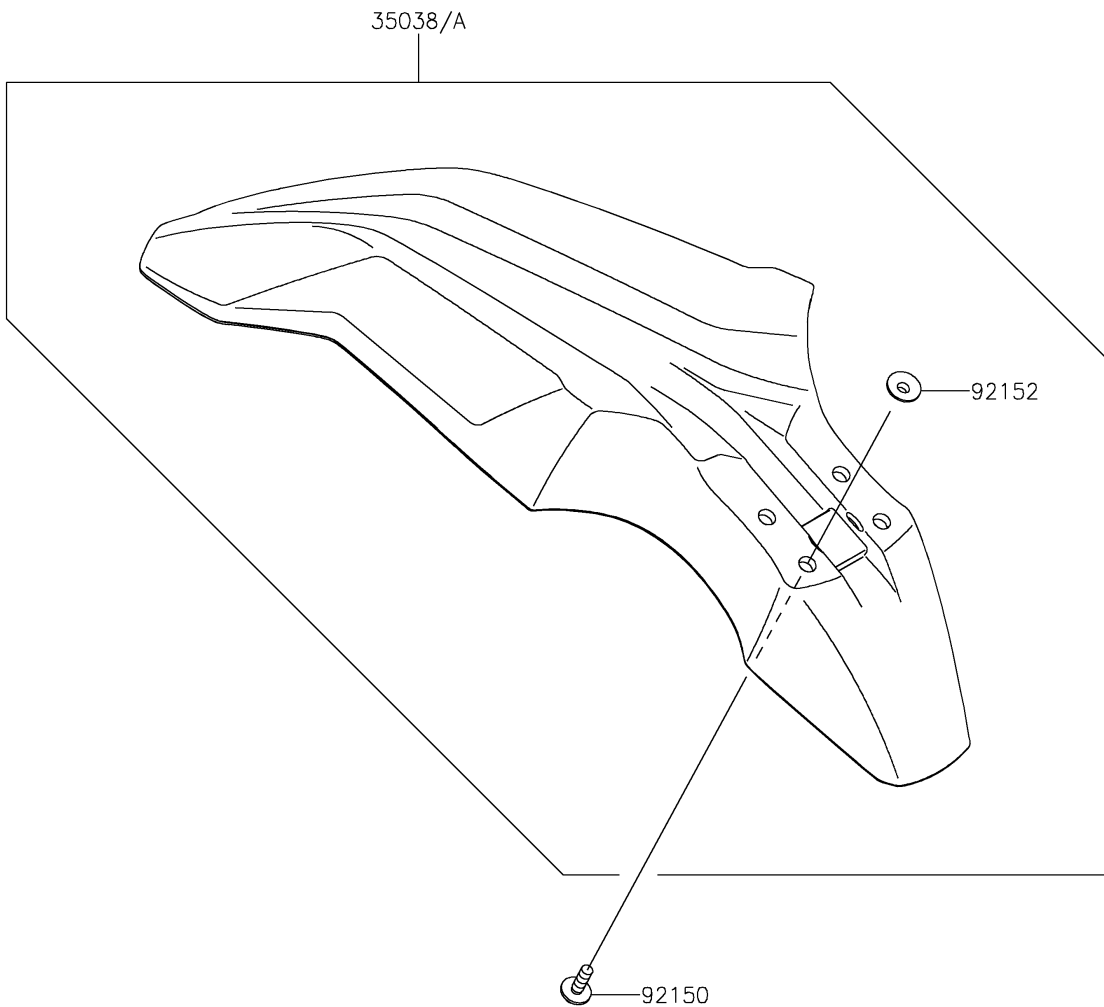

2024 KLX® 230SM ABS PARTS DIAGRAM

Front Fender(s)

F2171

2024 KLX® 230SM ABS PARTS LIST

Front Fender(s)

ITEM NAME	PART NUMBER	QUANTITY
FENDER-FRONT,B.GRAY (Ref # 35038)	35038-0030-67A	1
FENDER-FRONT,P.BLUE (Ref # 35038A)	35038-0030-67E	1
BOLT,FLANGED,6X20 (Ref # 92150)	92150-1339	4
COLLAR,6.6X9X6 (Ref # 92152)	92152-1999	4