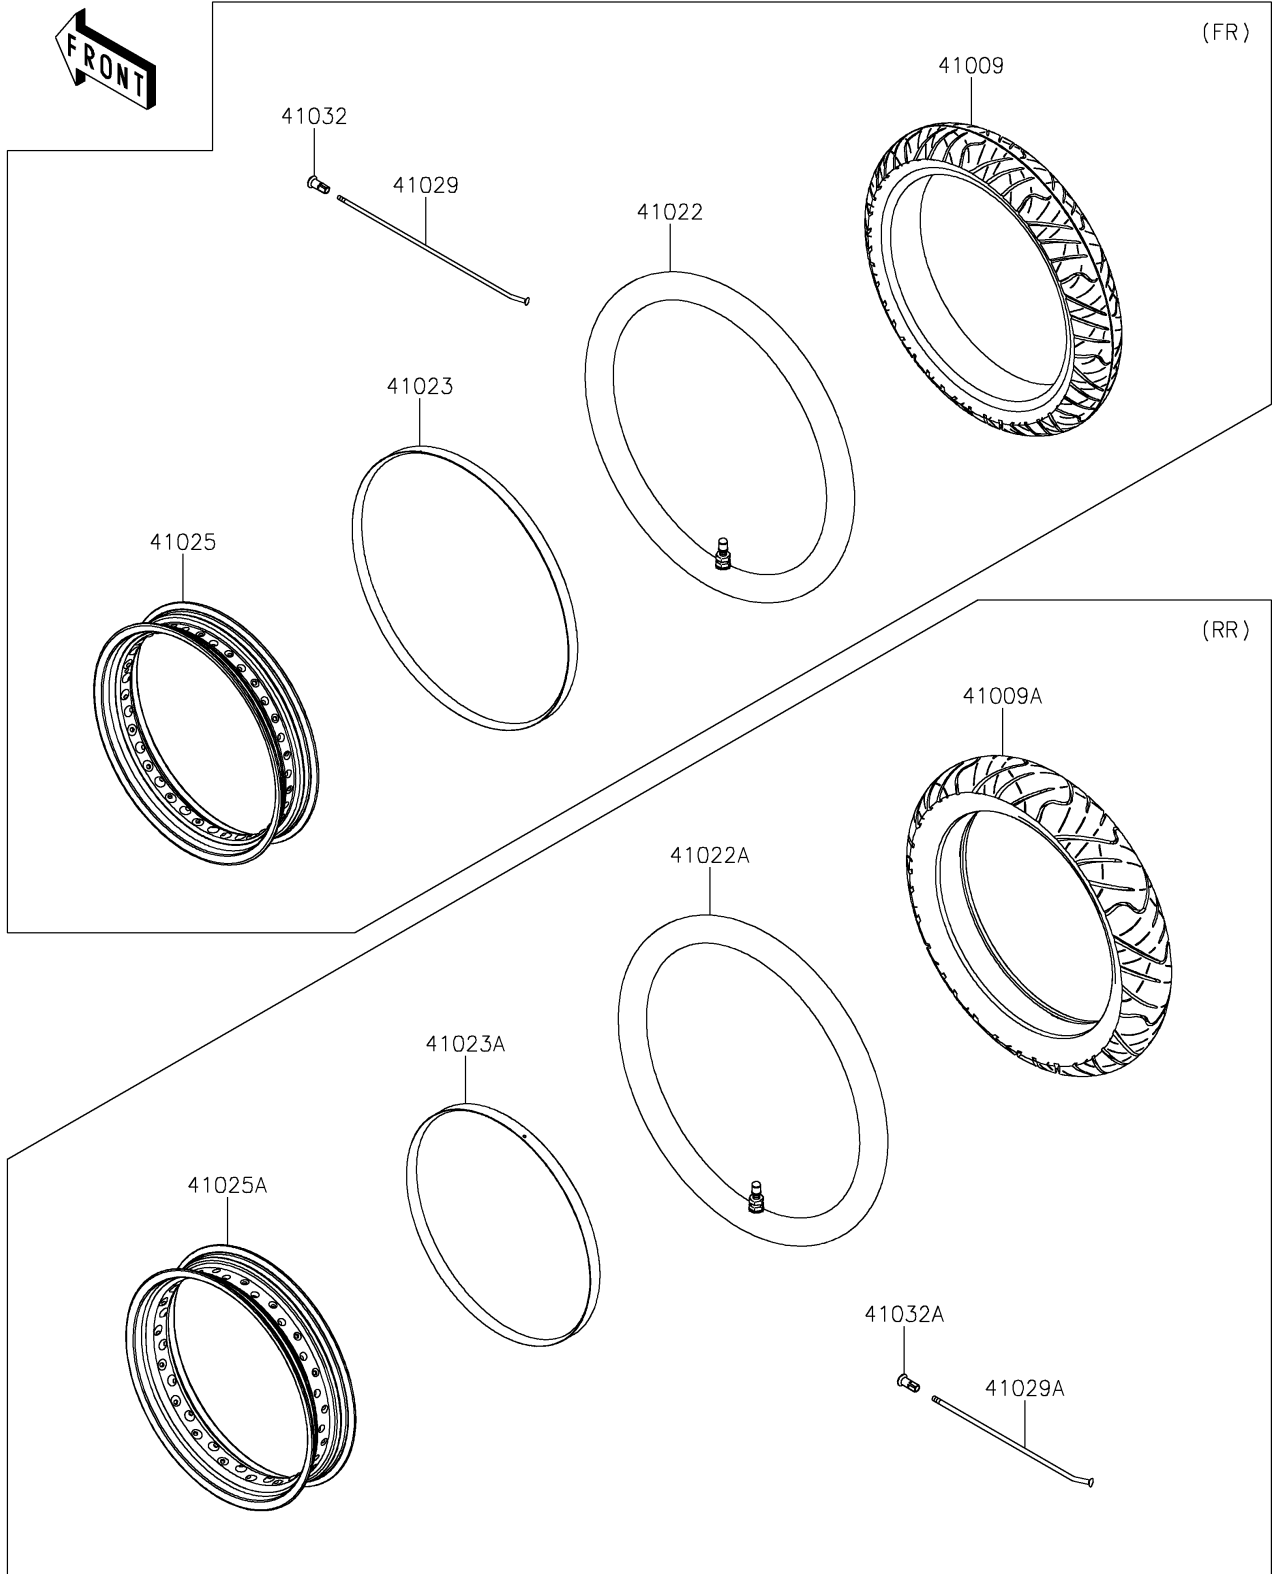

2024 KLX® 230SM ABS PARTS DIAGRAM

Wheels/Tires

F2210

2024 KLX® 230SM ABS PARTS LIST

Wheels/Tires

ITEM NAME	PART NUMBER	QUANTITY
TIRE,FR,110/70-17 54P,RX-01F (Ref # 41009)	41009-0888	1
TIRE,RR,120/70-17 58P,RX-01R (Ref # 41009A)	41009-0889	1
TUBE-TIRE,110/70-17 (Ref # 41022)	41022-0135	1
TUBE-TIRE,120/70-17 (Ref # 41022A)	41022-0136	1
BAND-RIM,25-17 (Ref # 41023)	41023-0034	1
BAND-RIM (Ref # 41023A)	41023-0046	1
RIM,FR,17M/CXMT3.00,BLACK (Ref # 41025)	41025-0437-WC	1
RIM,RR,17M/CXMT3.50,BLACK (Ref # 41025A)	41025-0438-WC	1
SPOKE-INNER,170MMX160D (Ref # 41029)	41029-0122	36
SPOKE-INNER,169MMX160D (Ref # 41029A)	41029-0123	36
NIPPLE-SPOKE (Ref # 41032)	41032-0010	36
NIPPLE-SPOKE (Ref # 41032A)	41032-0013	36