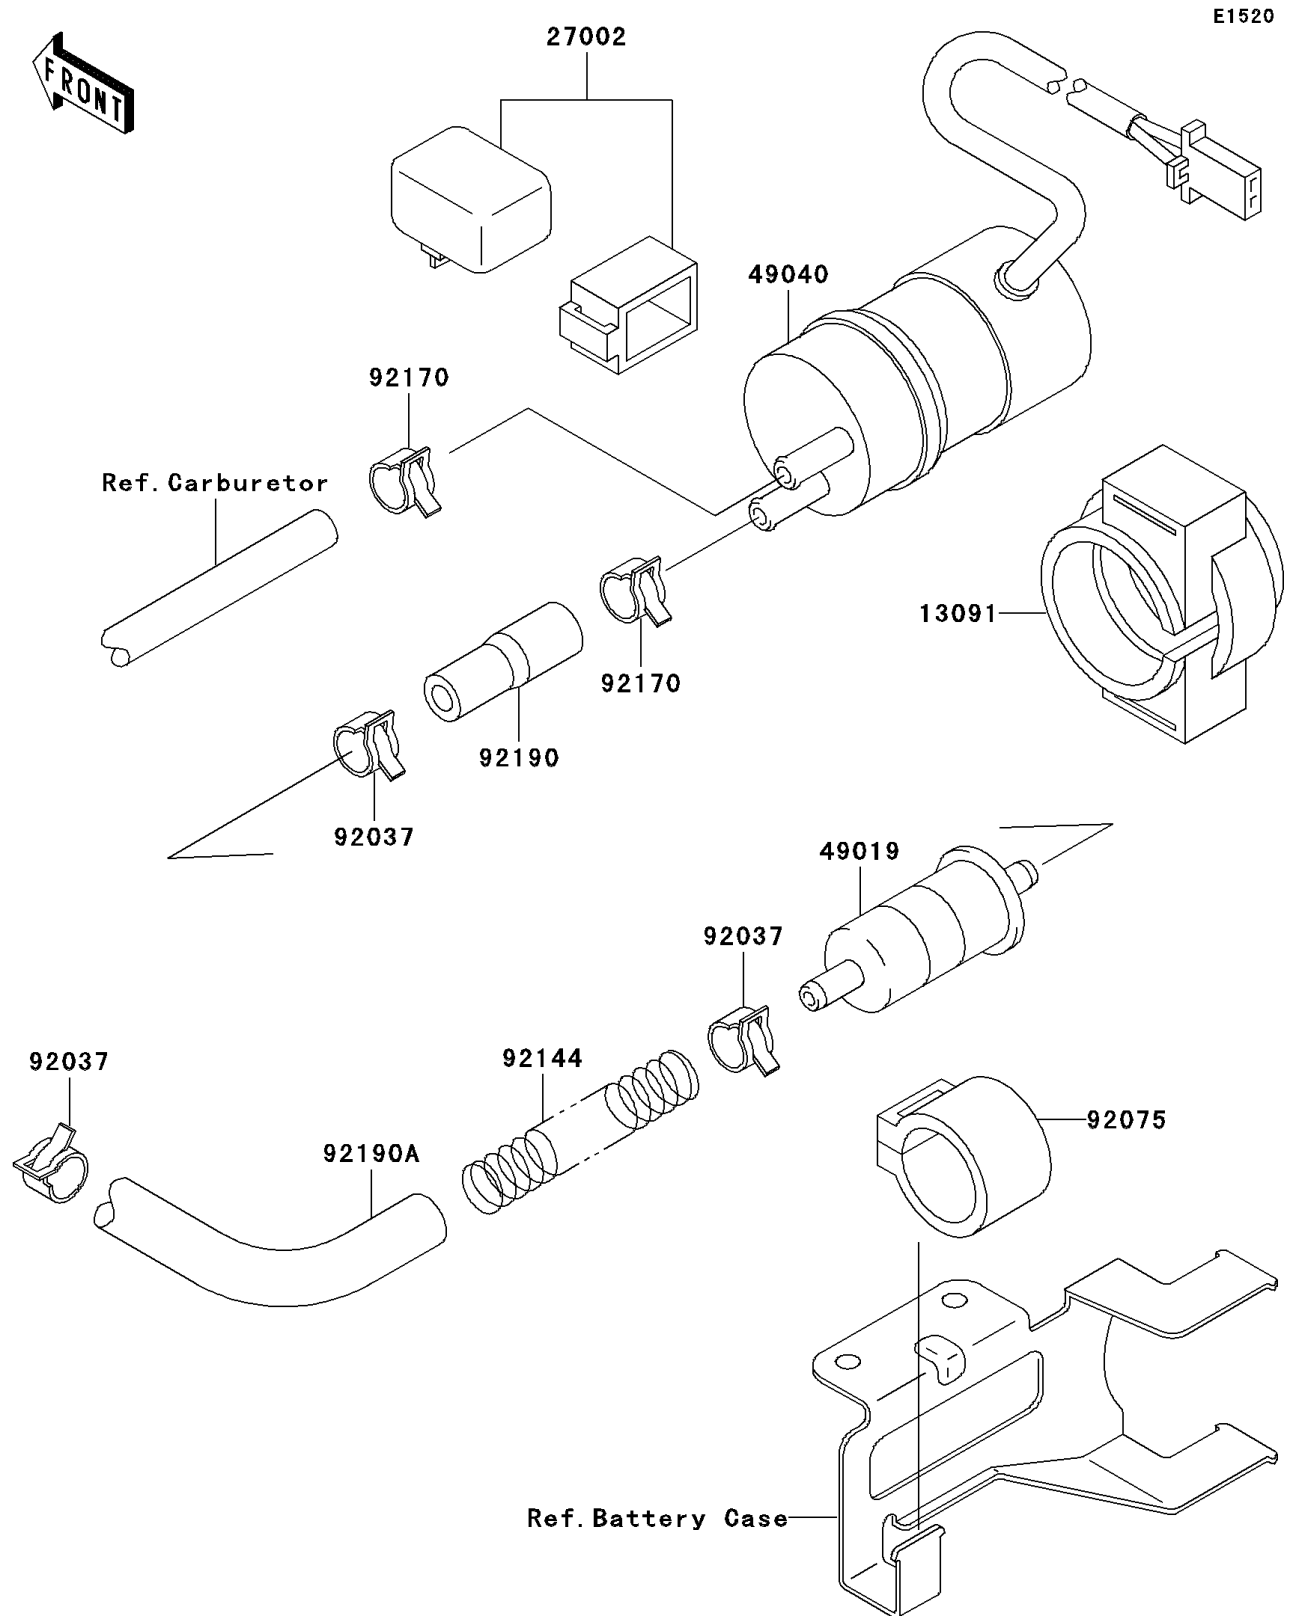

1996 Ninja® ZX™-11 PARTS DIAGRAM

Fuel Pump

1996 Ninja® ZX™-11 PARTS LIST

Fuel Pump

ITEM NAME	PART NUMBER	QUANTITY
HOLDER (Ref # 13091)	13091-1512	1
RELAY-ASSY (Ref # 27002)	27002-1065	1
FILTER-FUEL (Ref # 49019)	49019-1055	1
PUMP-FUEL (Ref # 49040)	49040-1061	1
CLAMP (Ref # 92037)	92037-1181	3
DAMPER,FUEL FILTER (Ref # 92075)	92075-1853	1
SPRING,TUBE (Ref # 92144)	92144-1821	1
CLAMP (Ref # 92170)	92170-1491	2
TUBE (Ref # 92190)	92190-1153	1
TUBE,FUEL TAP-FUEL FILTER (Ref # 92190A)	92190-1394	1