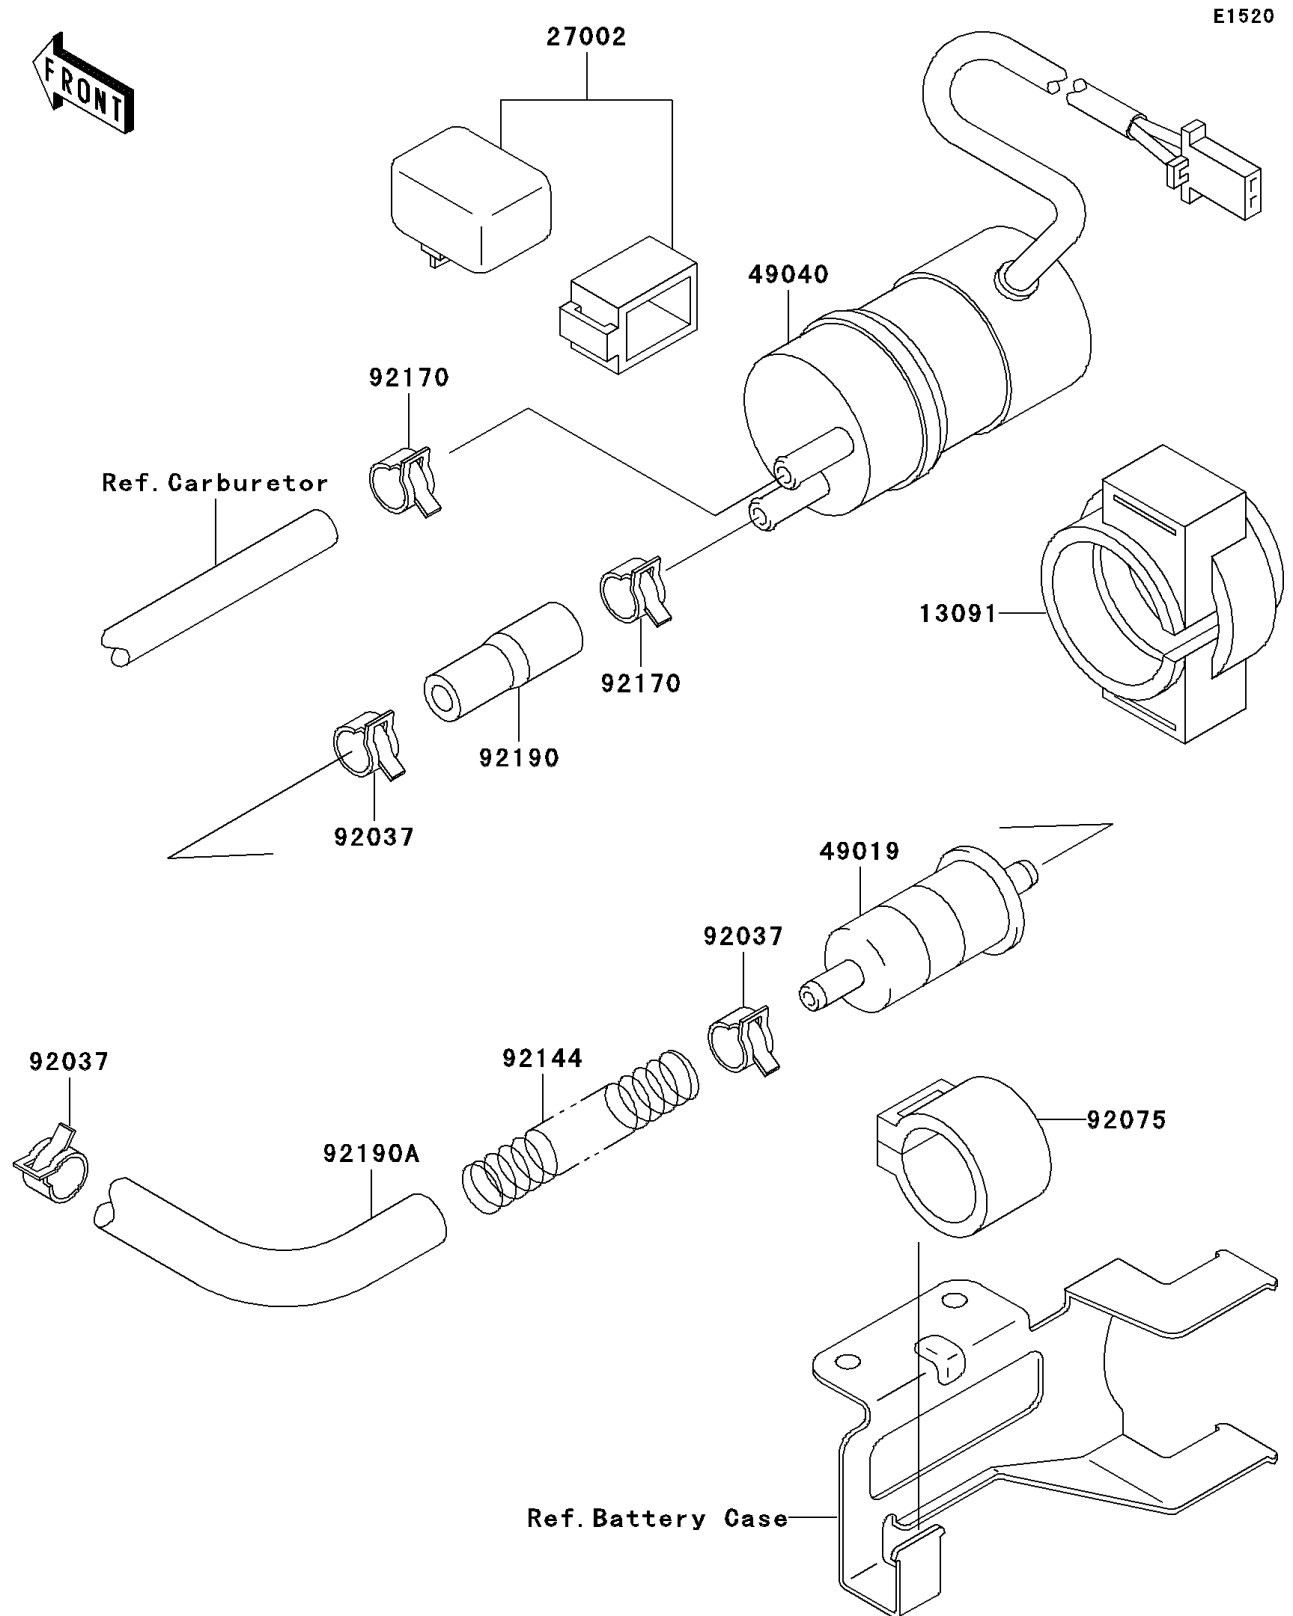

# 1997 Ninja® ZX™ -11 PARTS DIAGRAM

## Fuel Pump

## 1997 Ninja® ZX™ -11 PARTS LIST

### Fuel Pump

ITEM NAME	PART NUMBER	QUANTITY
HOLDER (Ref # 13091)	13091-1512	1
RELAY-ASSY (Ref # 27002)	27002-1065	1
FILTER-FUEL (Ref # 49019)	49019-1055	1
PUMP-FUEL (Ref # 49040)	49040-1061	1
CLAMP (Ref # 92037)	92037-1181	3
DAMPER,FUEL FILTER (Ref # 92075)	92075-1853	1
SPRING,TUBE (Ref # 92144)	92144-1821	1
CLAMP (Ref # 92170)	92170-1491	2
TUBE (Ref # 92190)	92190-1153	1
TUBE,FUEL TAP-FUEL FILTER (Ref # 92190A)	92190-1394	1