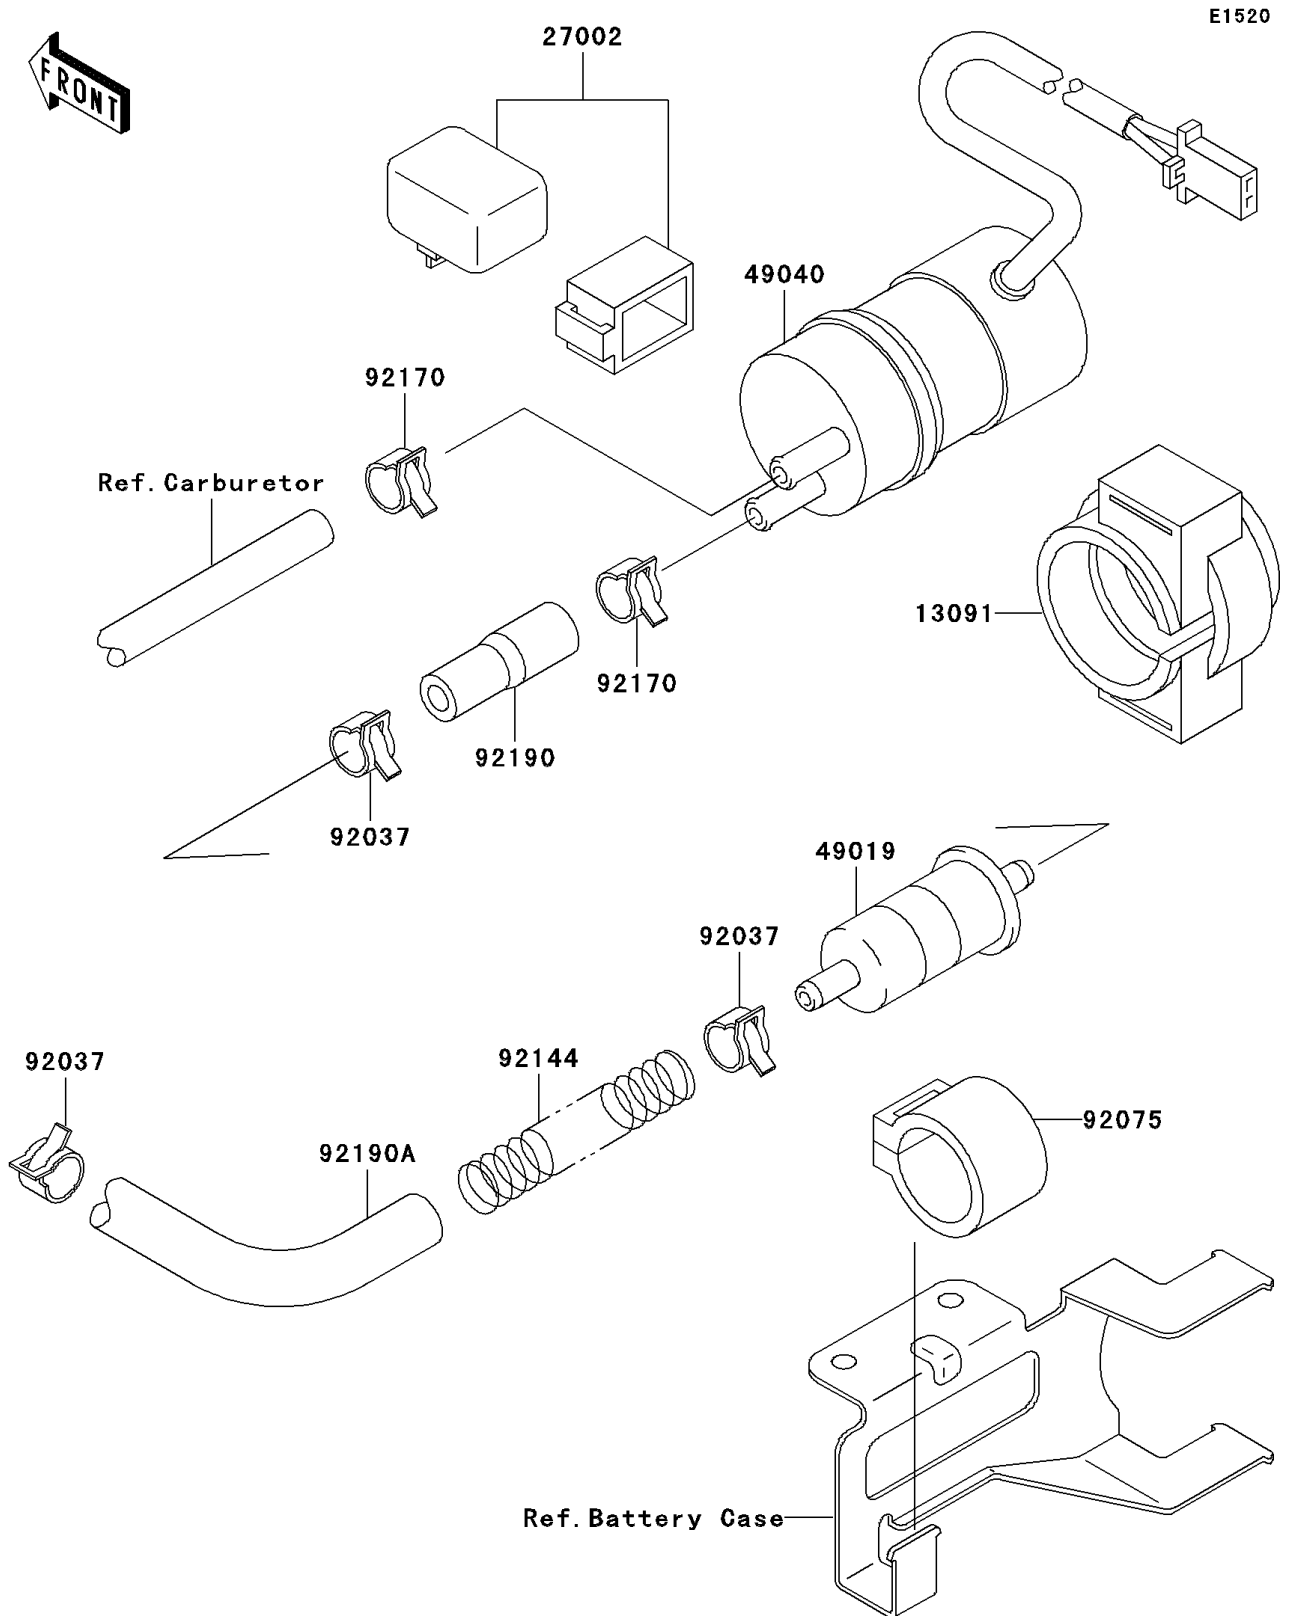

1997 Ninja® ZX™ -11 PARTS DIAGRAM

Fuel Pump

1997 Ninja® ZX™ -11 PARTS LIST

Fuel Pump

ITEM NAME	PART NUMBER	QUANTITY
-----------	-------------	----------